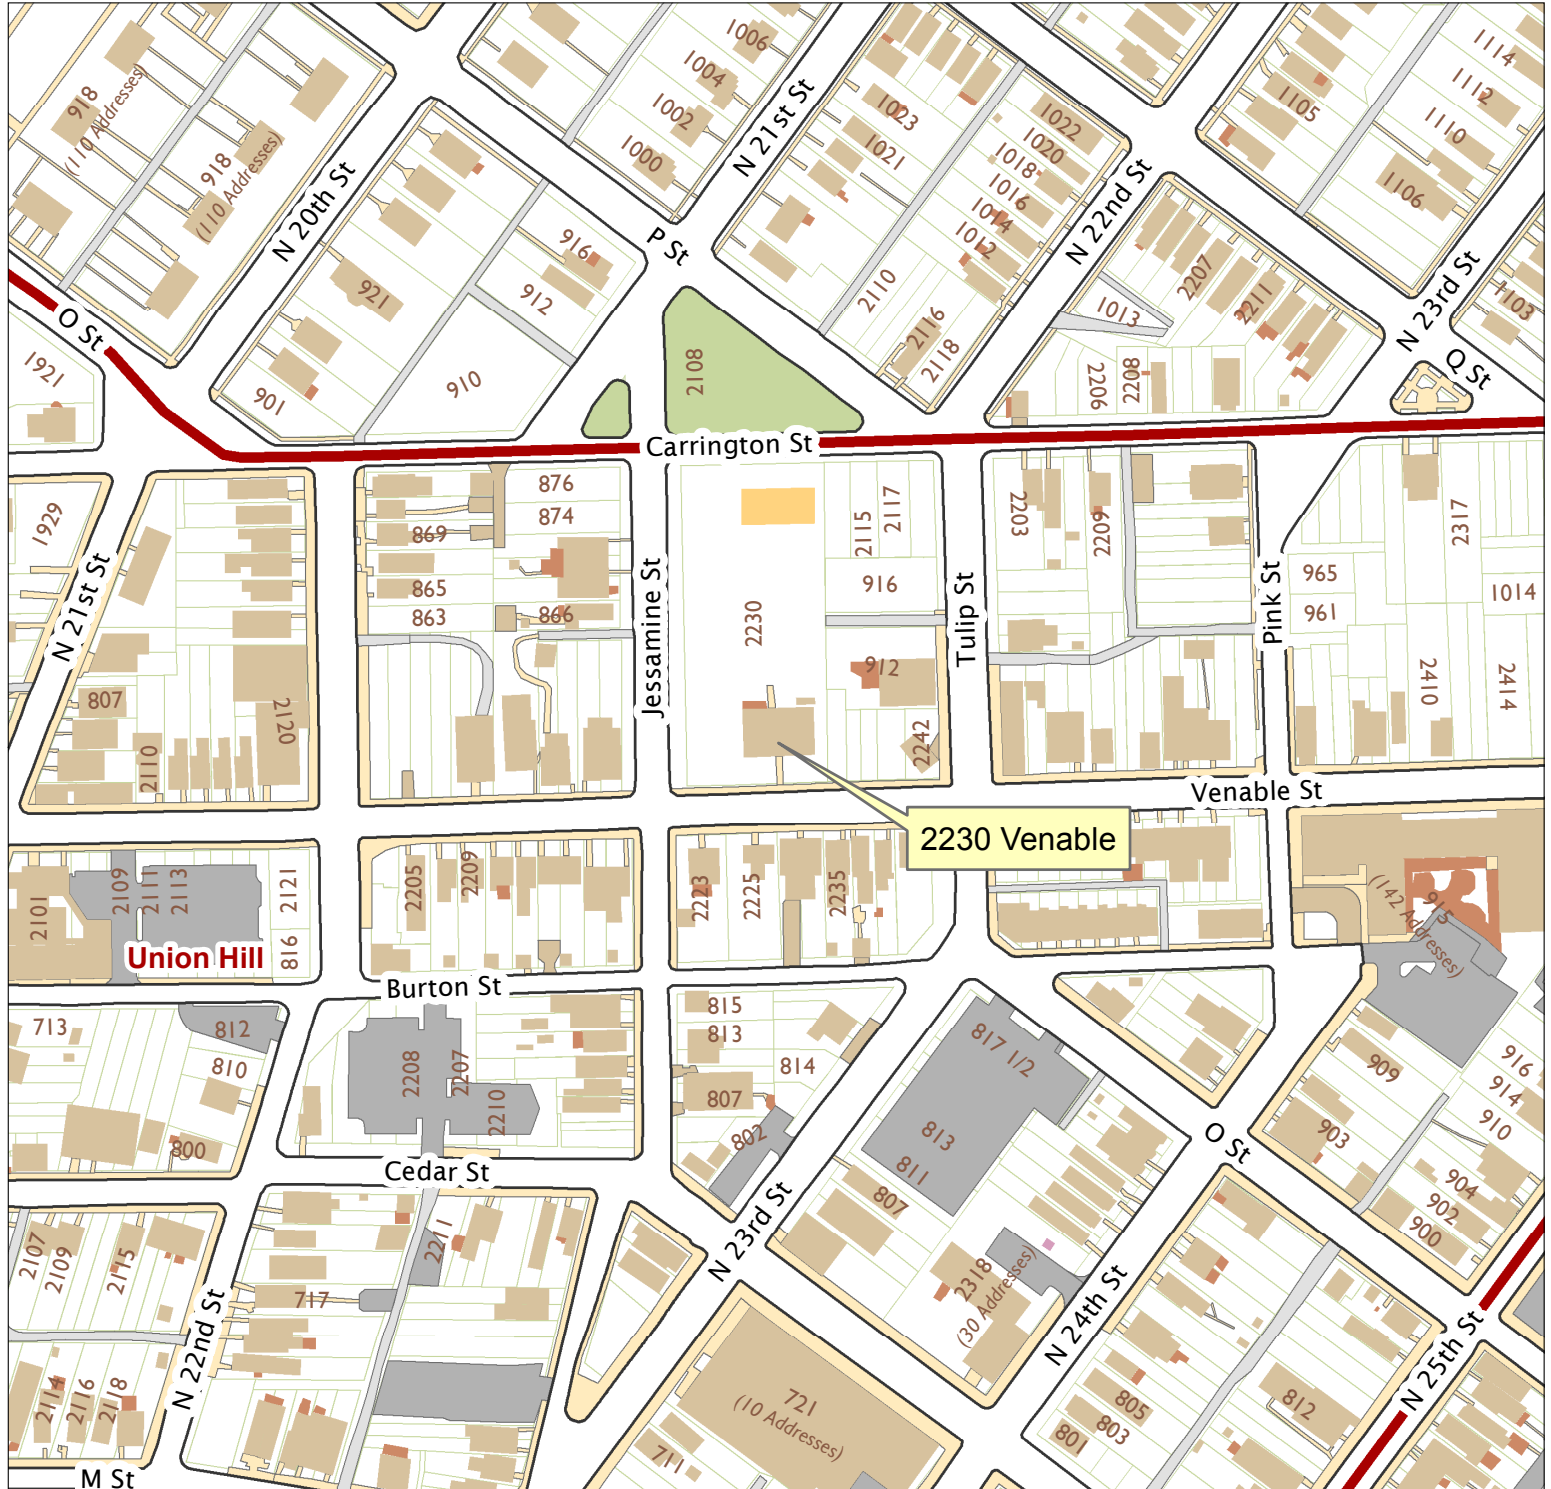

2230 Venable Street

City of Richmond, VA

Geographic Information Systems

1 inch = 200 feet

Location Reference

Map printed by palmquwd on 2016.11.16.

Document Path: G:\PDR\Planning & Preservation\CAR\Applications\Base Maps\Base Map.mxd

Disclaimer:

The City of Richmond assumes no liability either for any errors, omissions, or inaccuracies in the information provided regardless of the cause of such or for any decision made, action taken, or action not taken by the user in reliance upon any maps or information provided herein.