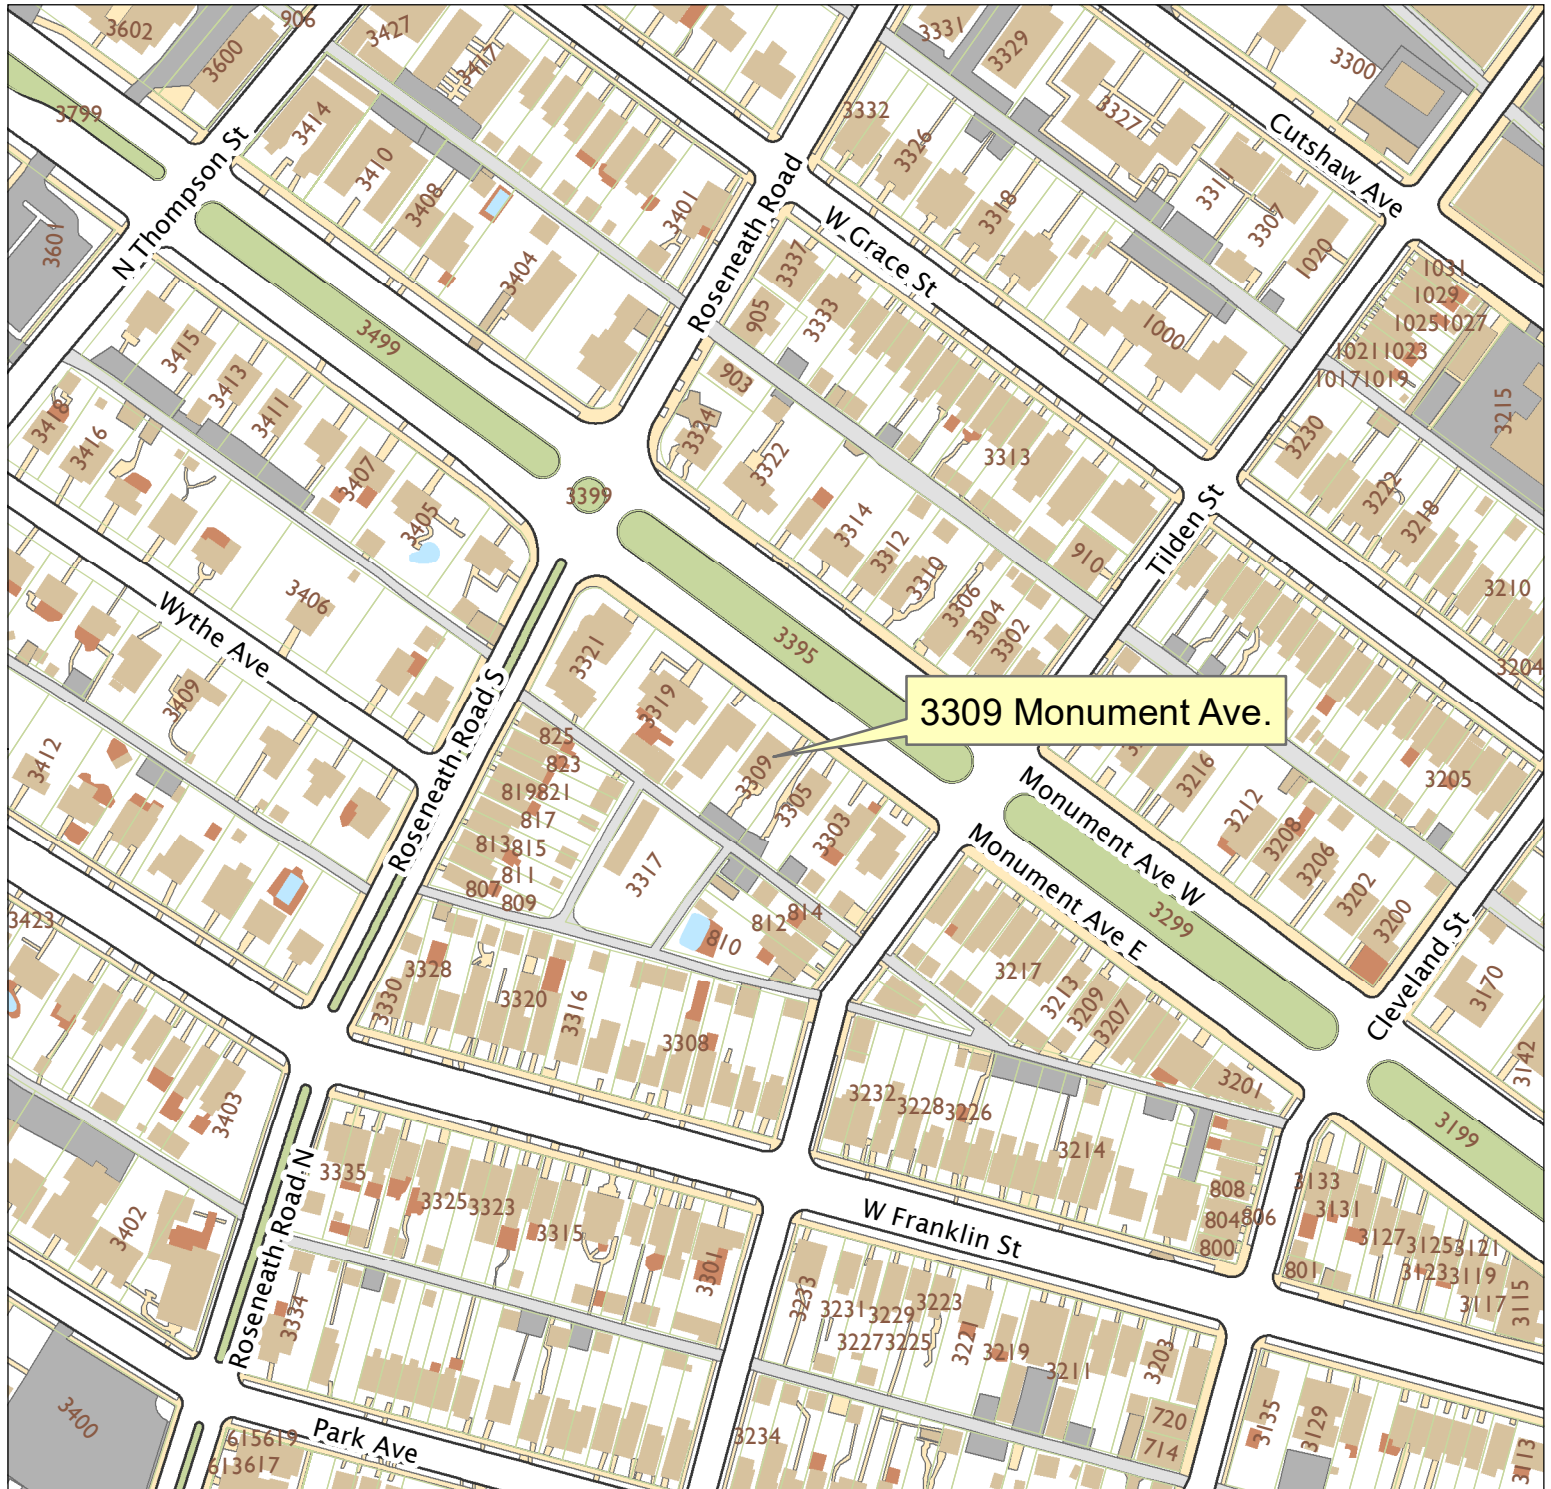

3309 Monument Avenue

City of Richmond, VA

Geographic Information Systems

3309 Monument Ave.

1 inch = 200 feet

Map printed by jonescl2 on 2019.03.07.

Document Path: G:\PDR\Planning & Preservation\CAR\Meetings\00 Current Meeting\Base Maps\Tools\Base Map.mxd

Disclaimer:
The City of Richmond assumes no liability either for any errors, omissions, or inaccuracies in the information provided regardless of the cause of such or for any decision made, action taken, or action not taken by the user in reliance upon any maps or information provided herein.

Location Reference