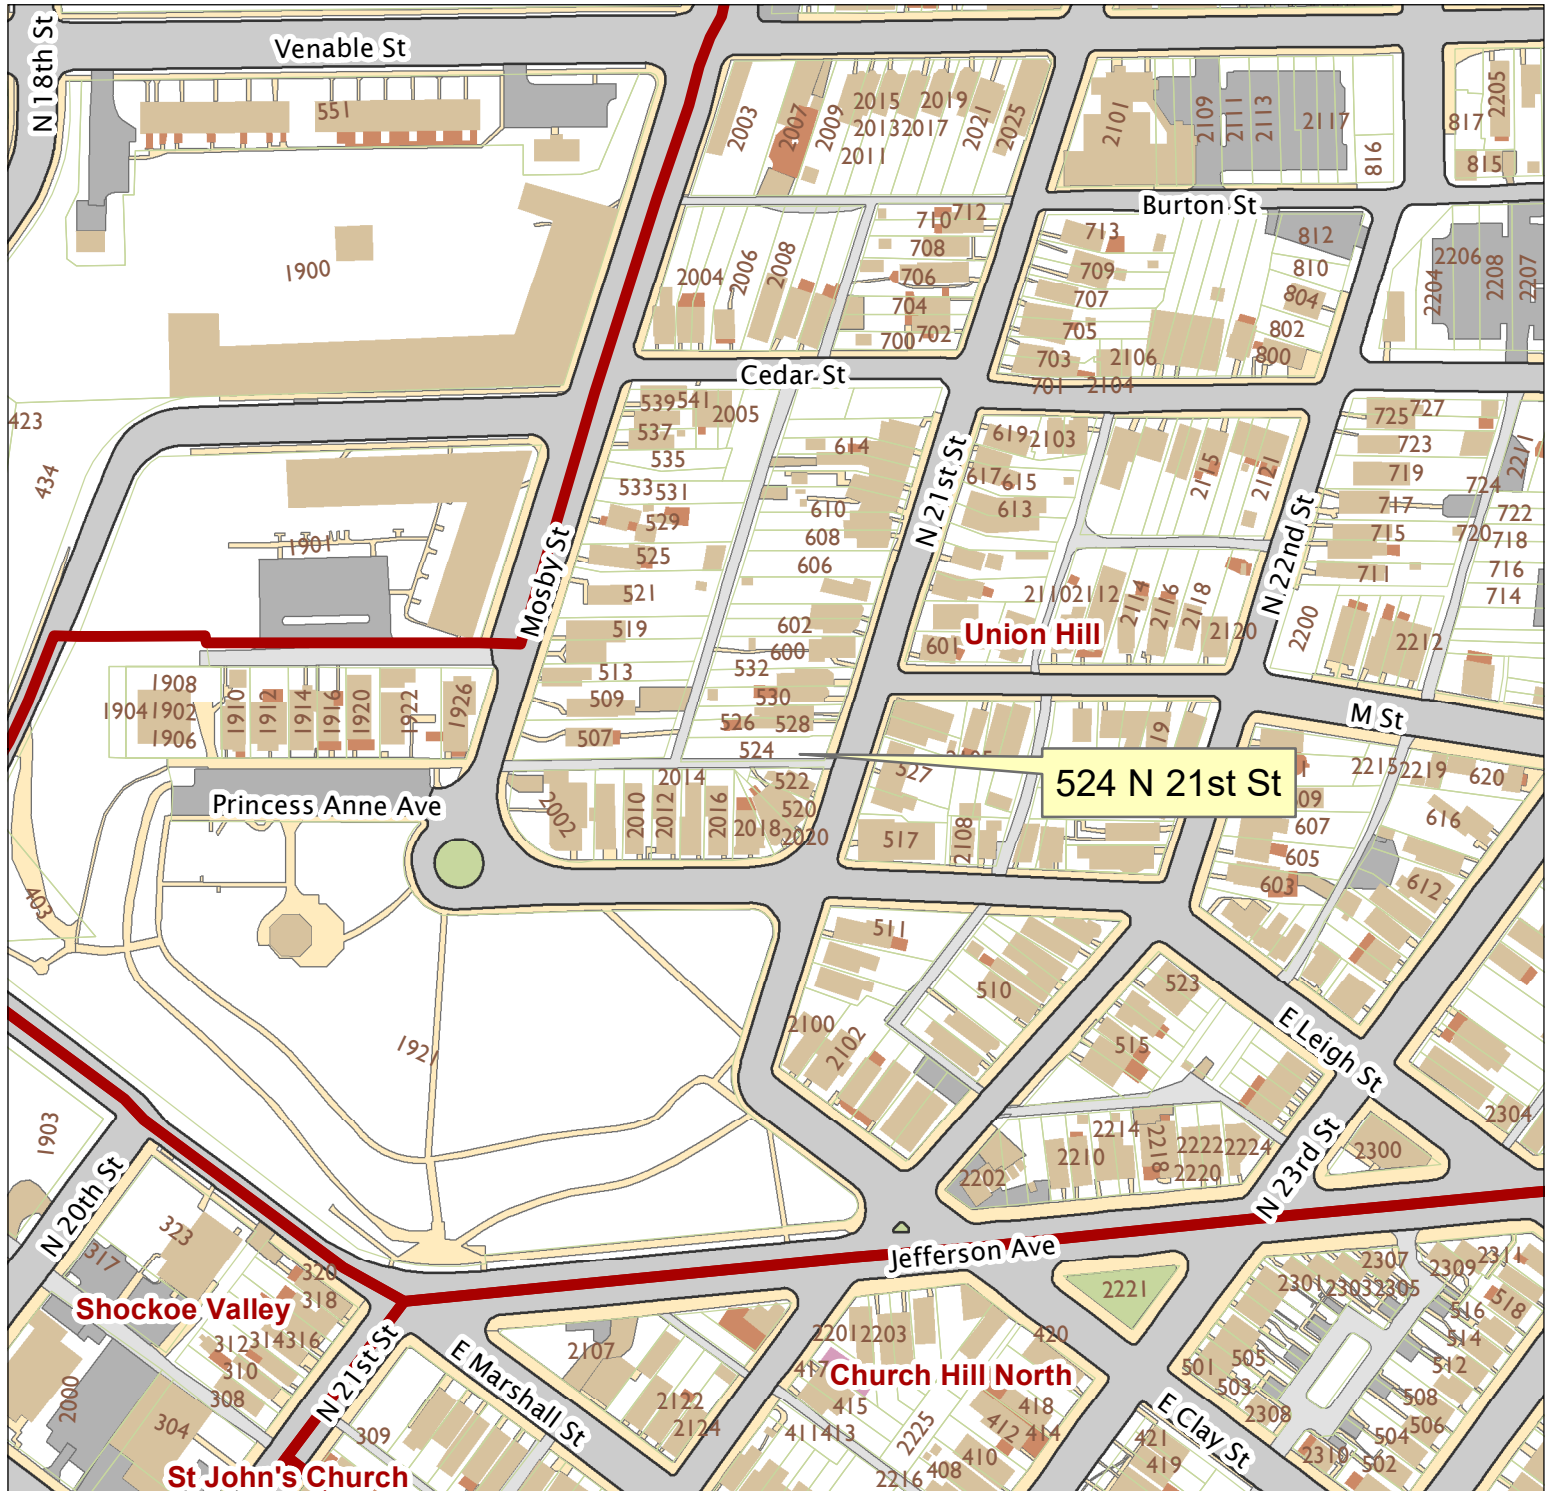

524 North 21st Street

City of Richmond, VA

Geographic Information Systems

1 inch = 200 feet

Map printed by jonescl2 on 2019.03.07.

Document Path: G:\PDR\Planning & Preservation\CAR\Meetings\00 Current Meeting\Base Maps\Tools\Base Map.mxd

Disclaimer:
The City of Richmond assumes no liability either for any errors, omissions, or inaccuracies in the information provided regardless of the cause of such or for any decision made, action taken, or action not taken by the user in reliance upon any maps or information provided herein.

Location Reference