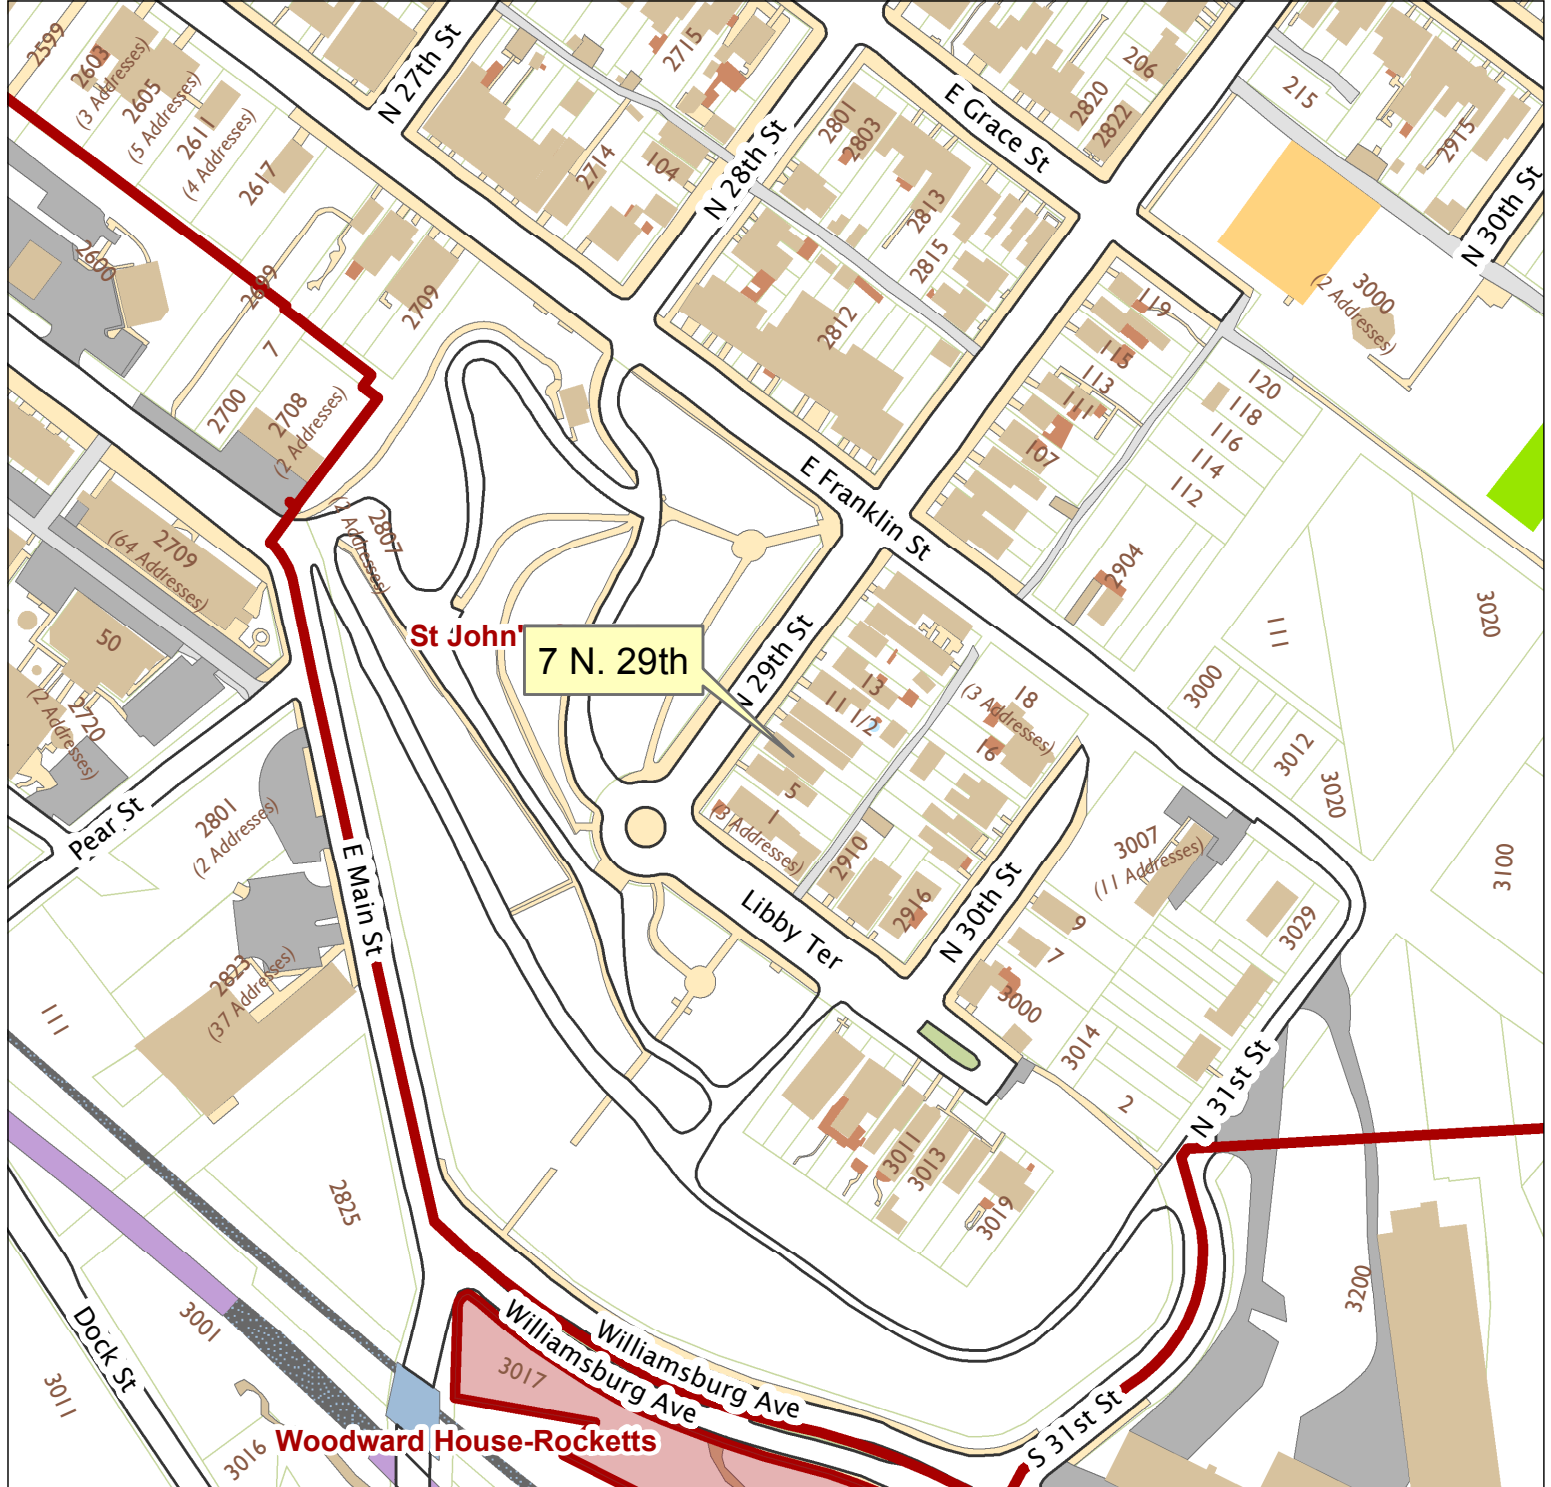

7 N. 29th Street

City of Richmond, VA

Geographic Information Systems

1 inch = 200 feet

Map printed by palmquwd on 2015.04.16.

Document Path: G:\PDR\Planning & Preservation\CAR\Applications\Base Maps\Base Map.mxd

Disclaimer:

The City of Richmond assumes no liability either for any errors, omissions, or inaccuracies in the information provided regardless of the cause of such or for any decision made, action taken, or action not taken by the user in reliance upon any maps or information provided herein.

Location Reference