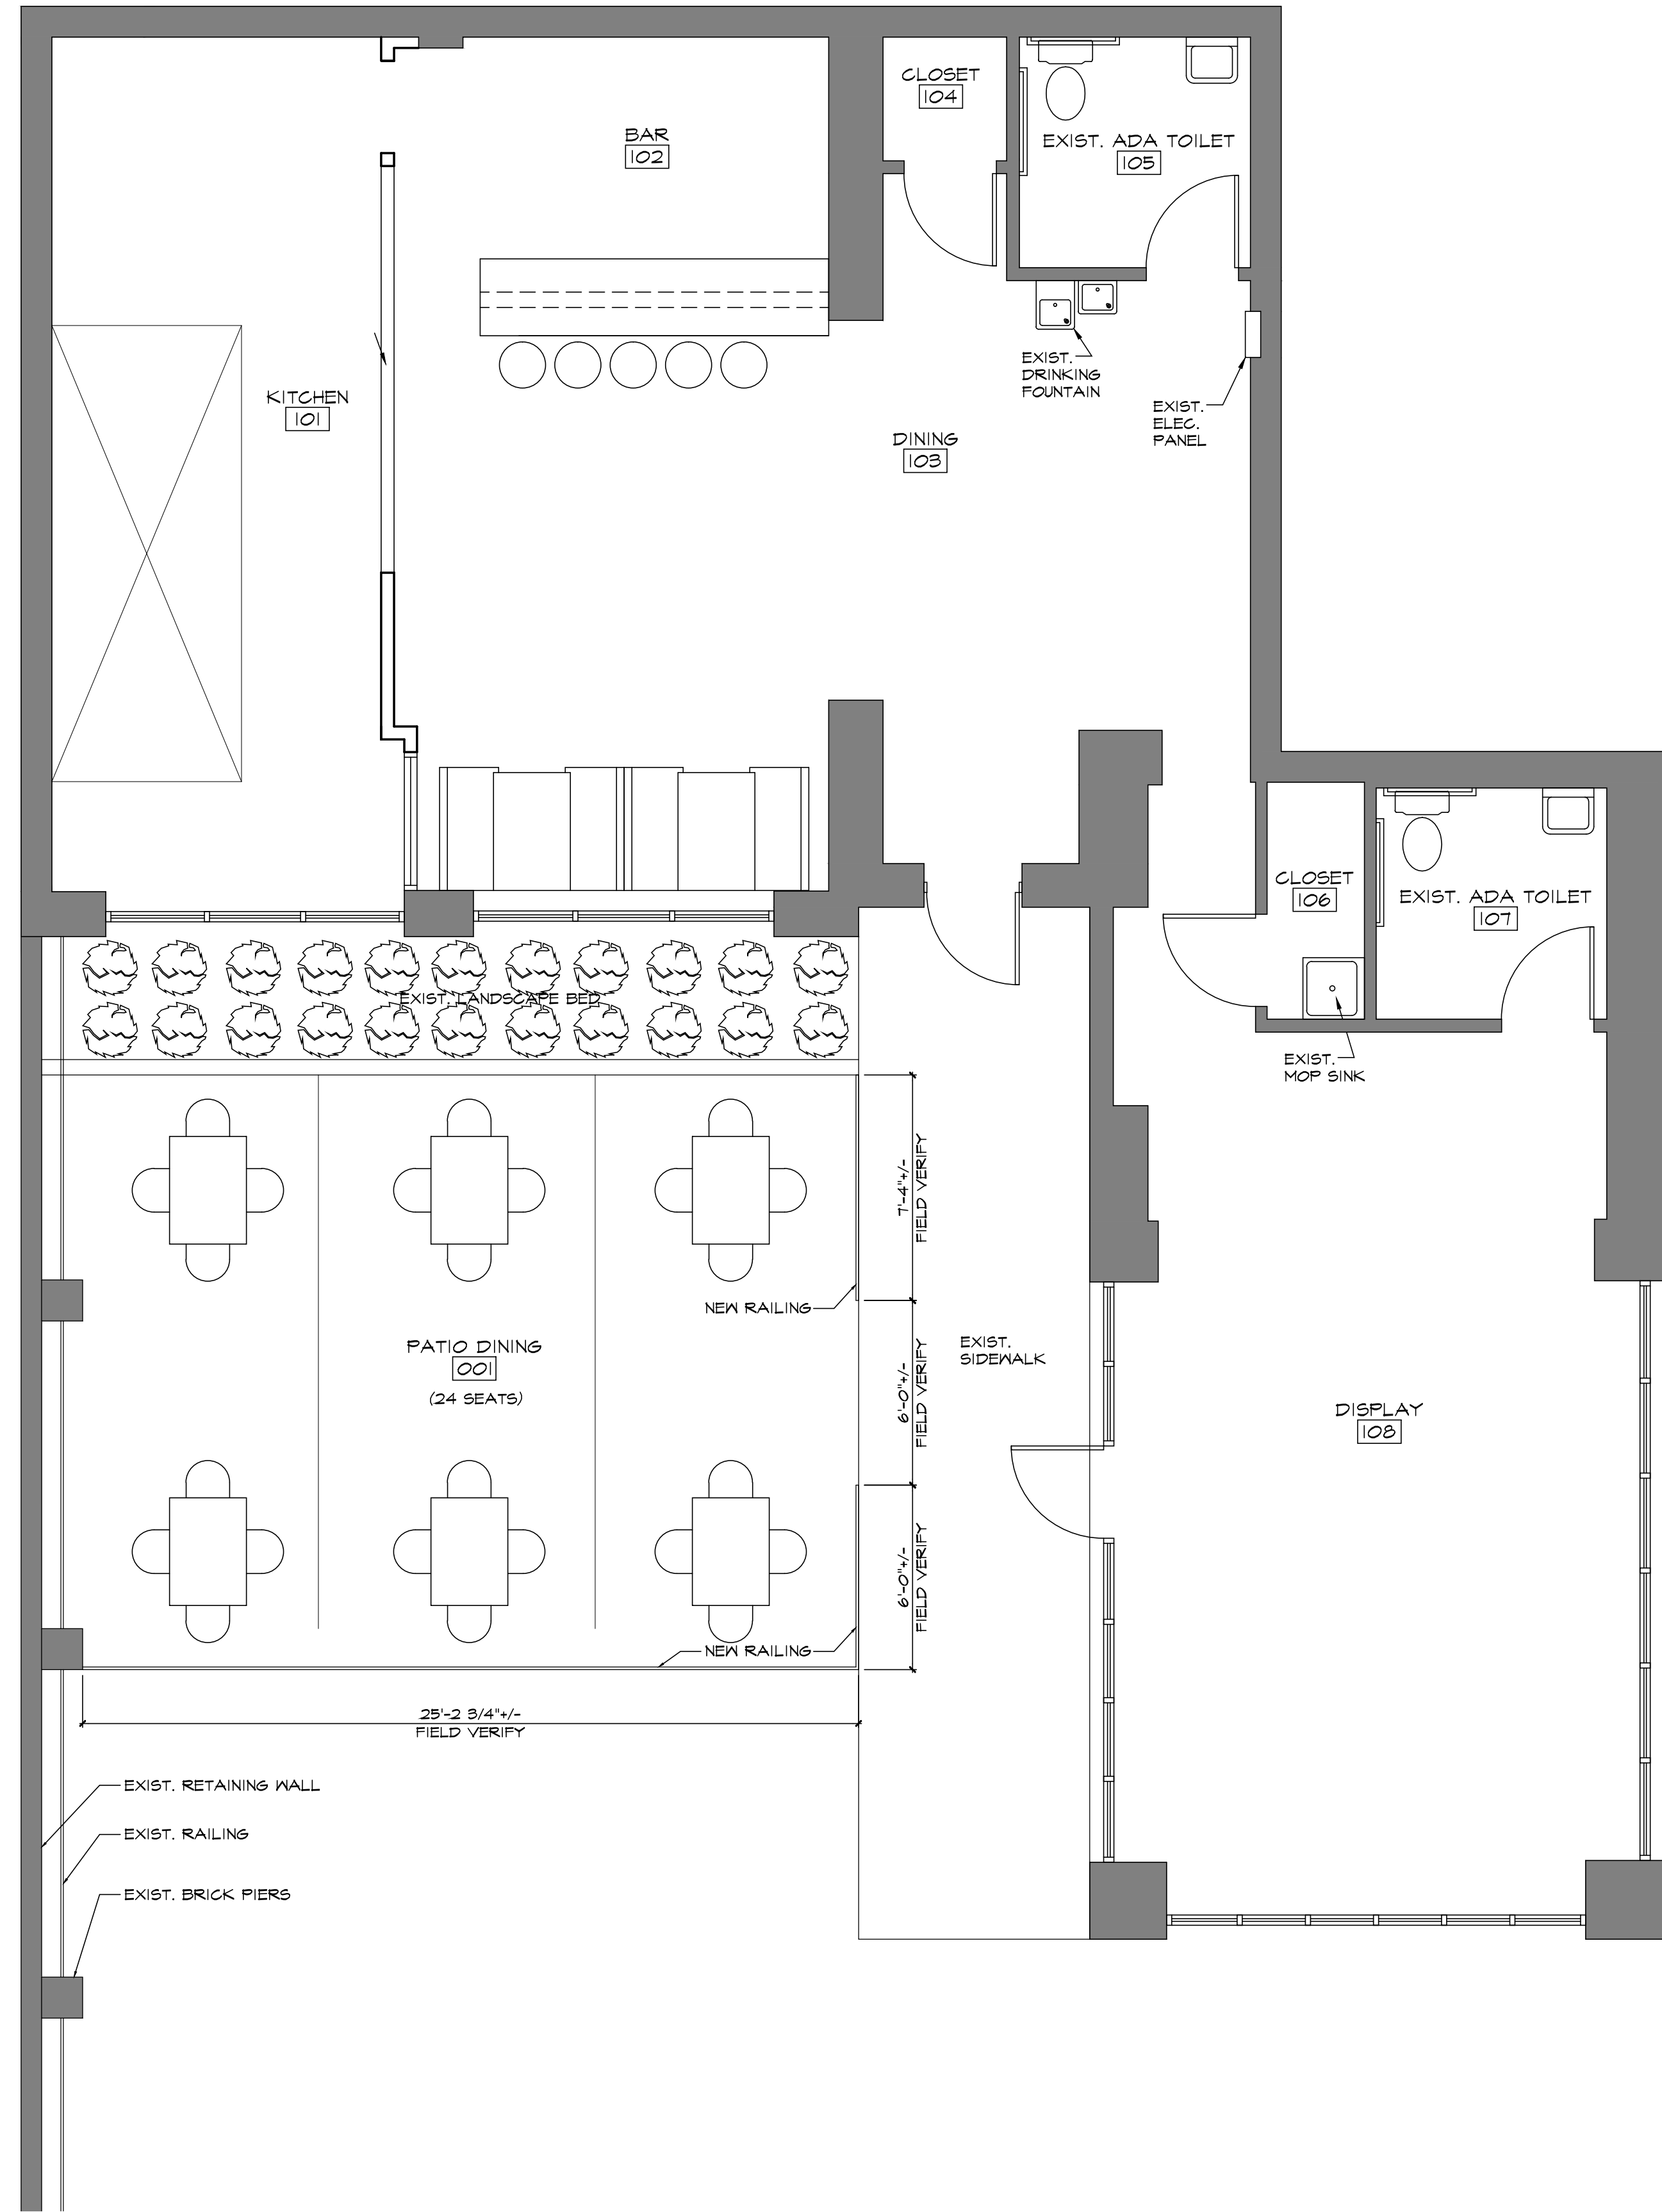

A.I.O.
 © 2017 BY PERRETZ & YOUNG ARCHITECTS, P.C.

① PATIO PLAN

1/4" = 1'-0"

FLOOR PLAN