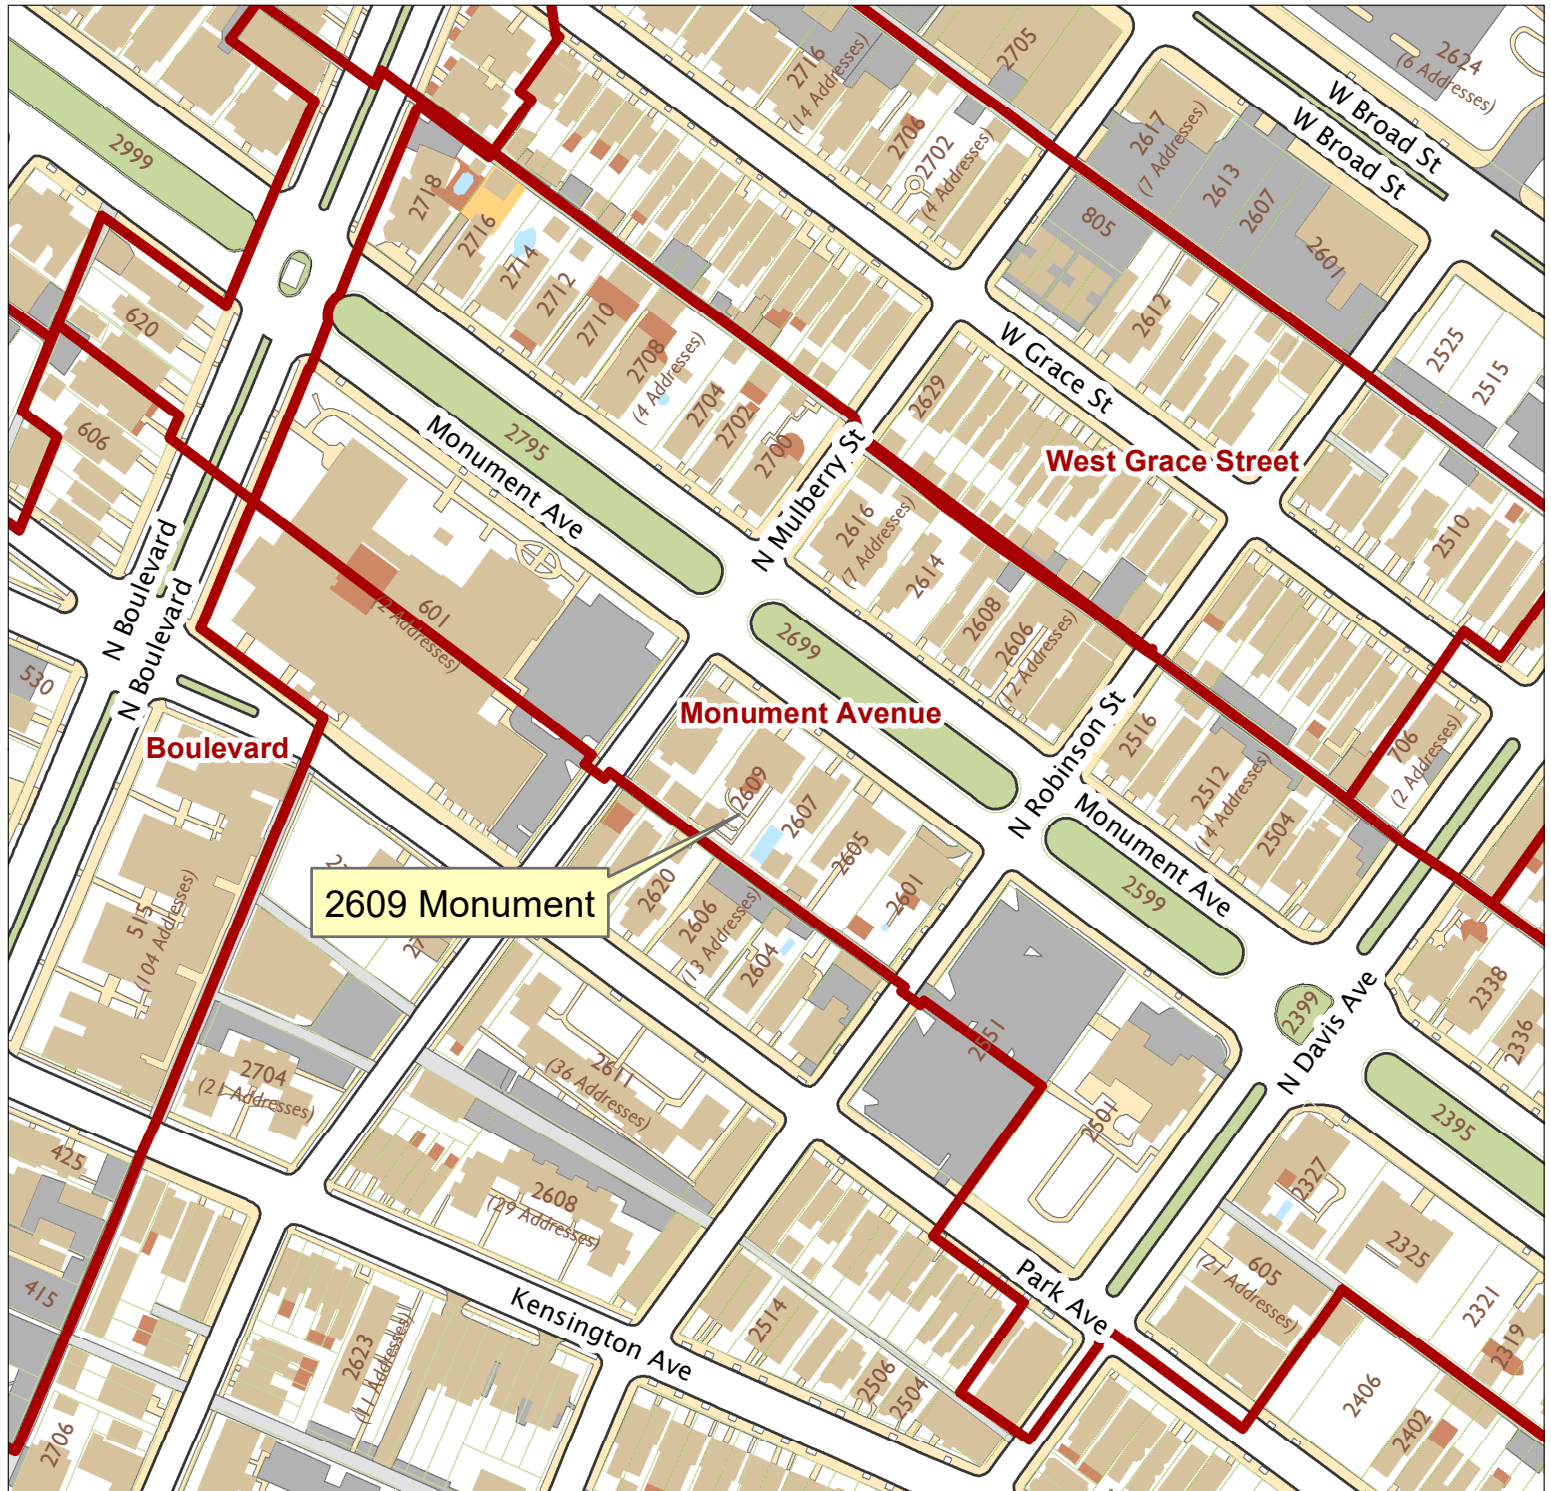

2609 Monument Avenue

City of Richmond, VA

Geographic Information Systems

Map printed by jeffricr on 2018.05.09.

Document Path: \\Dit-file02-pv\commdev\$\PDR\Planning & Preservation\CAR\Applications\Base Maps\Base Map.mxd

Disclaimer:
The City of Richmond assumes no liability either for any errors, omissions, or inaccuracies in the information provided regardless of the cause of such or for any decision made, action taken, or action not taken by the user in reliance upon any maps or information provided herein.