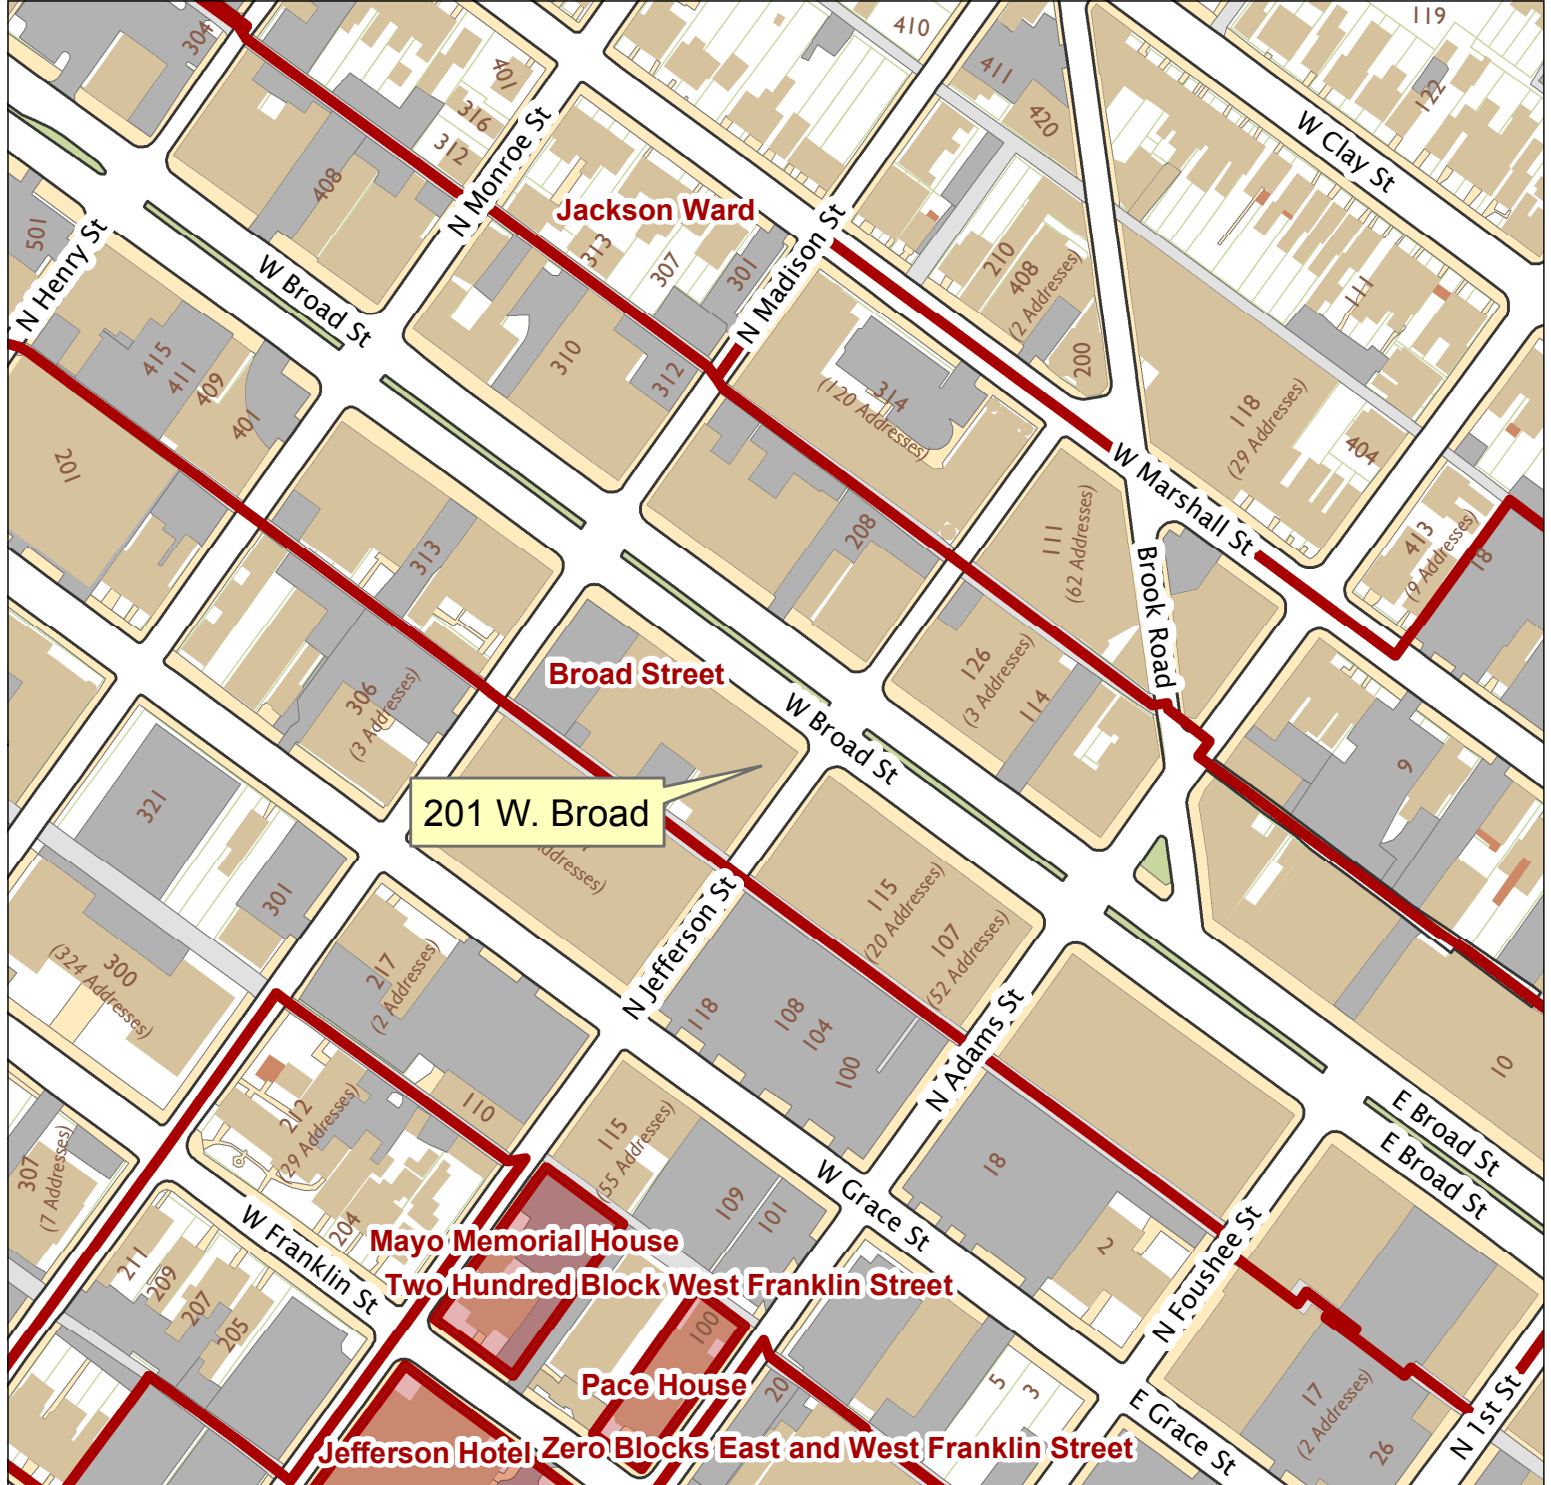

201 W. Broad Street

City of Richmond, VA

Geographic Information Systems

201 W. Broad

Jackson Ward

Broad Street

Mayo Memorial House
Two Hundred Block West Franklin Street

Pace House

Jefferson Hotel, Zero Blocks East and West Franklin Street

1 inch = 200 feet

Map printed by palmquwd on 2015.05.11.

Document Path: G:\PDR\Planning & Preservation\CAR\Applications\Base Maps\Base Map.mxd

Disclaimer:
The City of Richmond assumes no liability either for any errors, omissions, or inaccuracies in the information provided regardless of the cause of such or for any decision made, action taken, or action not taken by the user in reliance upon any maps or information provided herein.

Location Reference