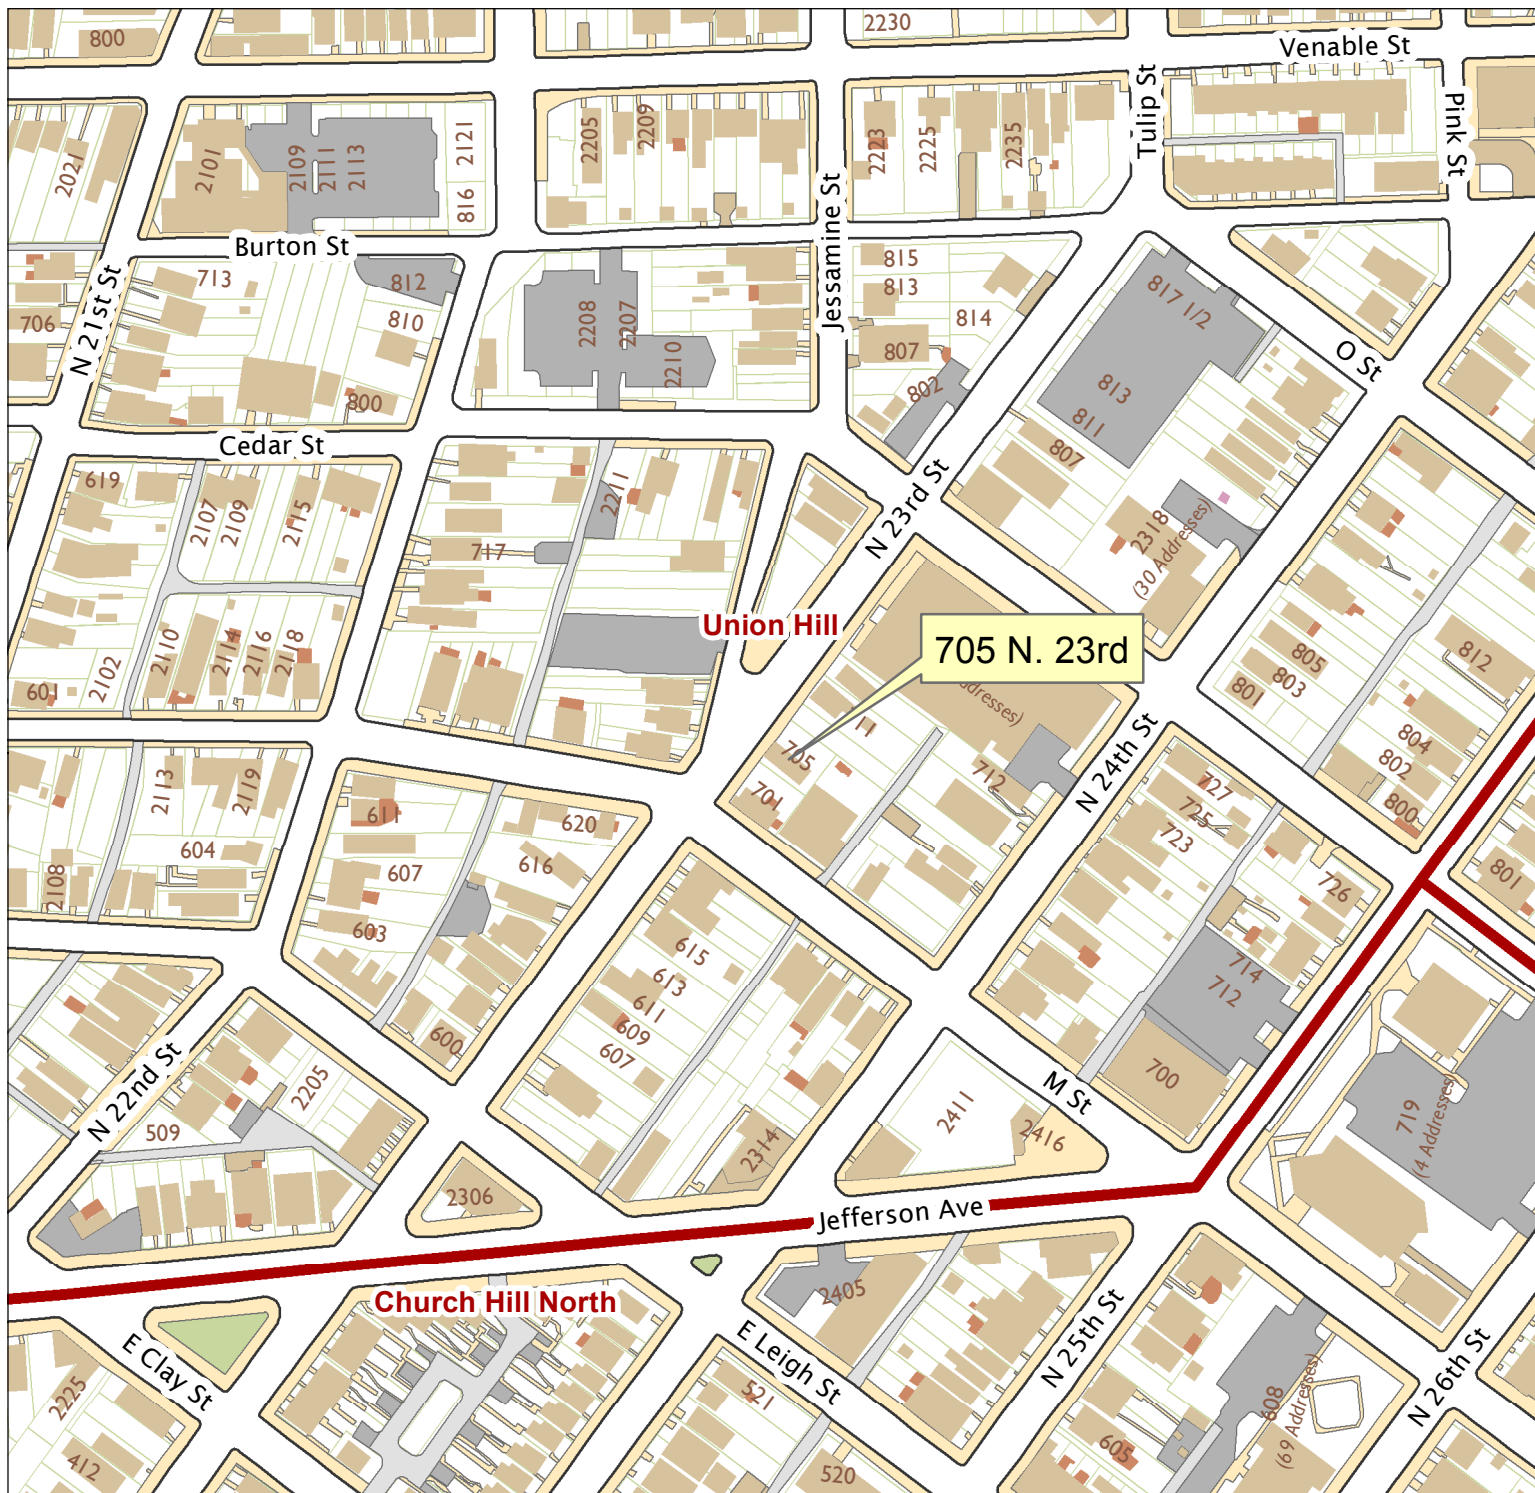

# 705 N. 23rd Street

City of Richmond, VA

Geographic Information Systems

Union Hill

705 N. 23rd

Church Hill North

Map printed by palmquwd on 2016.10.13.

Document Path: G:\PDR\Planning & Preservation\CAR\Applications\Base Maps\Base Map.mxd

Disclaimer:  
The City of Richmond assumes no liability either for any errors, omissions, or inaccuracies in the information provided regardless of the cause of such or for any decision made, action taken, or action not taken by the user in reliance upon any maps or information provided herein.