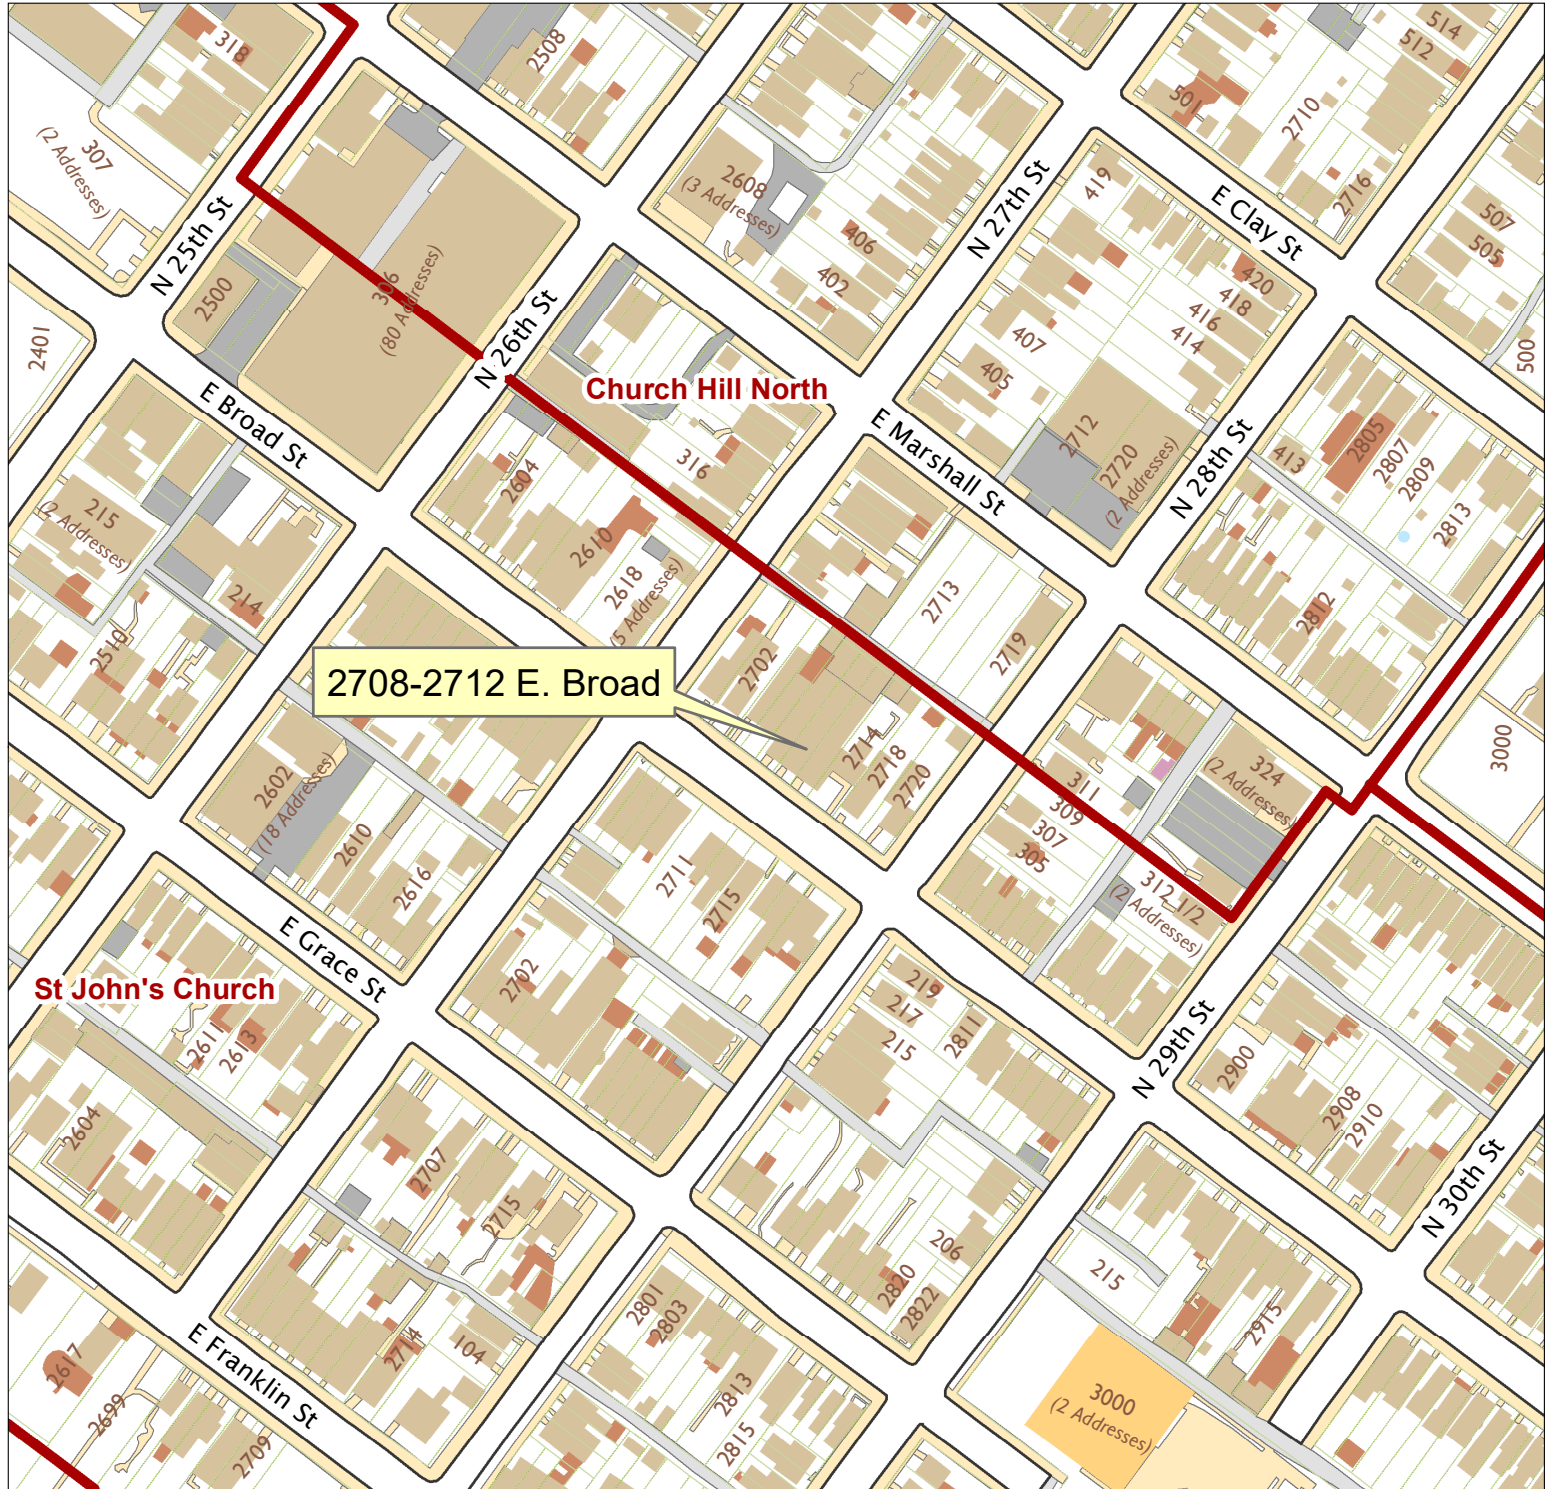

2708-2712 E. Broad Street

City of Richmond, VA

Geographic Information Systems

Map printed by jeffricr on 2018.08.17.

Document Path: \\Dit-file02-pv\commdev\$\PDR\Planning & Preservation\CAR\Applications\Base Maps\Base Map.mxd

Disclaimer:
The City of Richmond assumes no liability either for any errors, omissions, or inaccuracies in the information provided regardless of the cause of such or for any decision made, action taken, or action not taken by the user in reliance upon any maps or information provided herein.