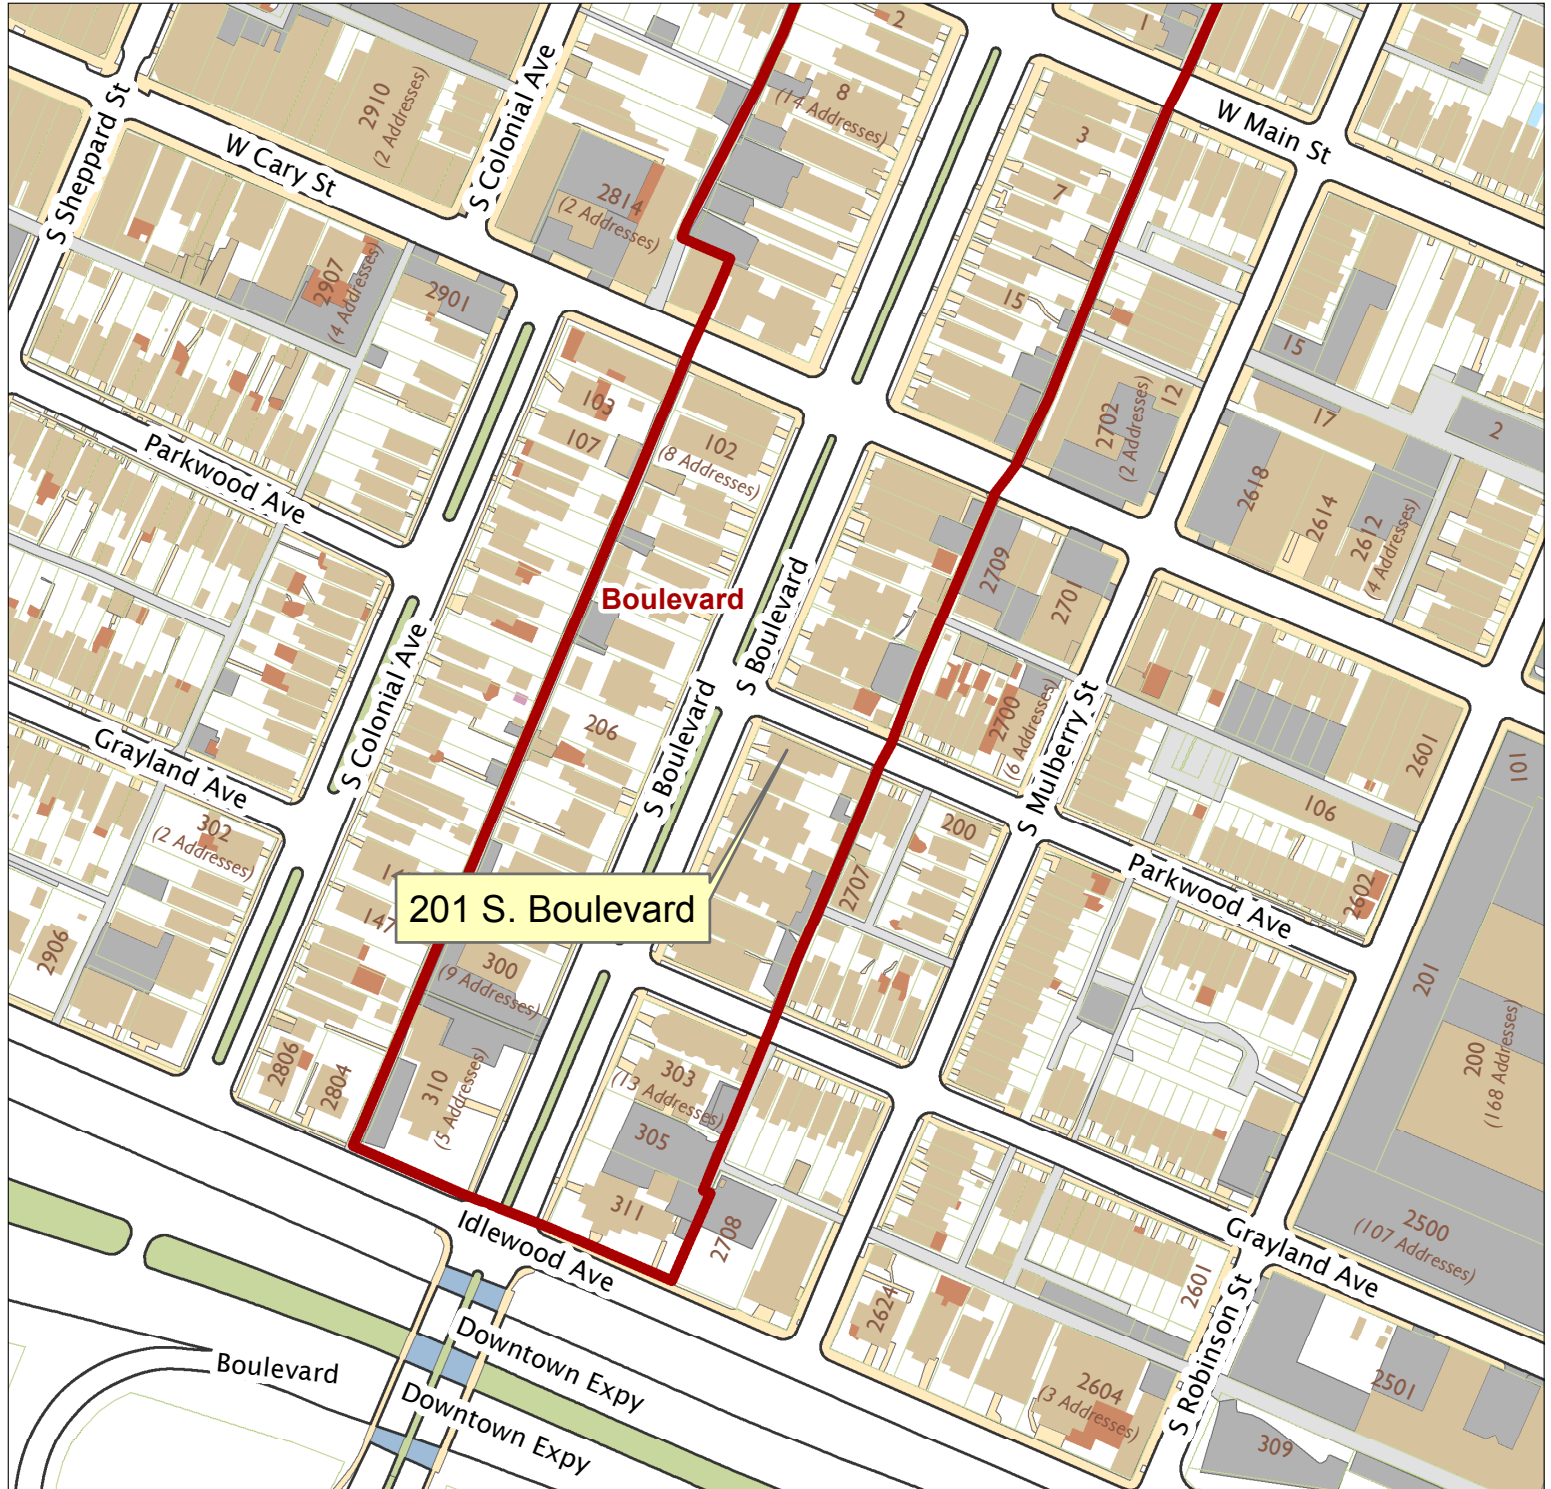

201 S. Boulevard

City of Richmond, VA

Geographic Information Systems

1 inch = 200 feet

Map printed by jeffricr on 2017.07.12.

Document Path: \\Dit-file02-pv\commdev\$\PDR\Planning & Preservation\CAR\Applications\Base Maps\Base Map.mxd

Disclaimer:
The City of Richmond assumes no liability either for any errors, omissions, or inaccuracies in the information provided regardless of the cause of such or for any decision made, action taken, or action not taken by the user in reliance upon any maps or information provided herein.

Location Reference