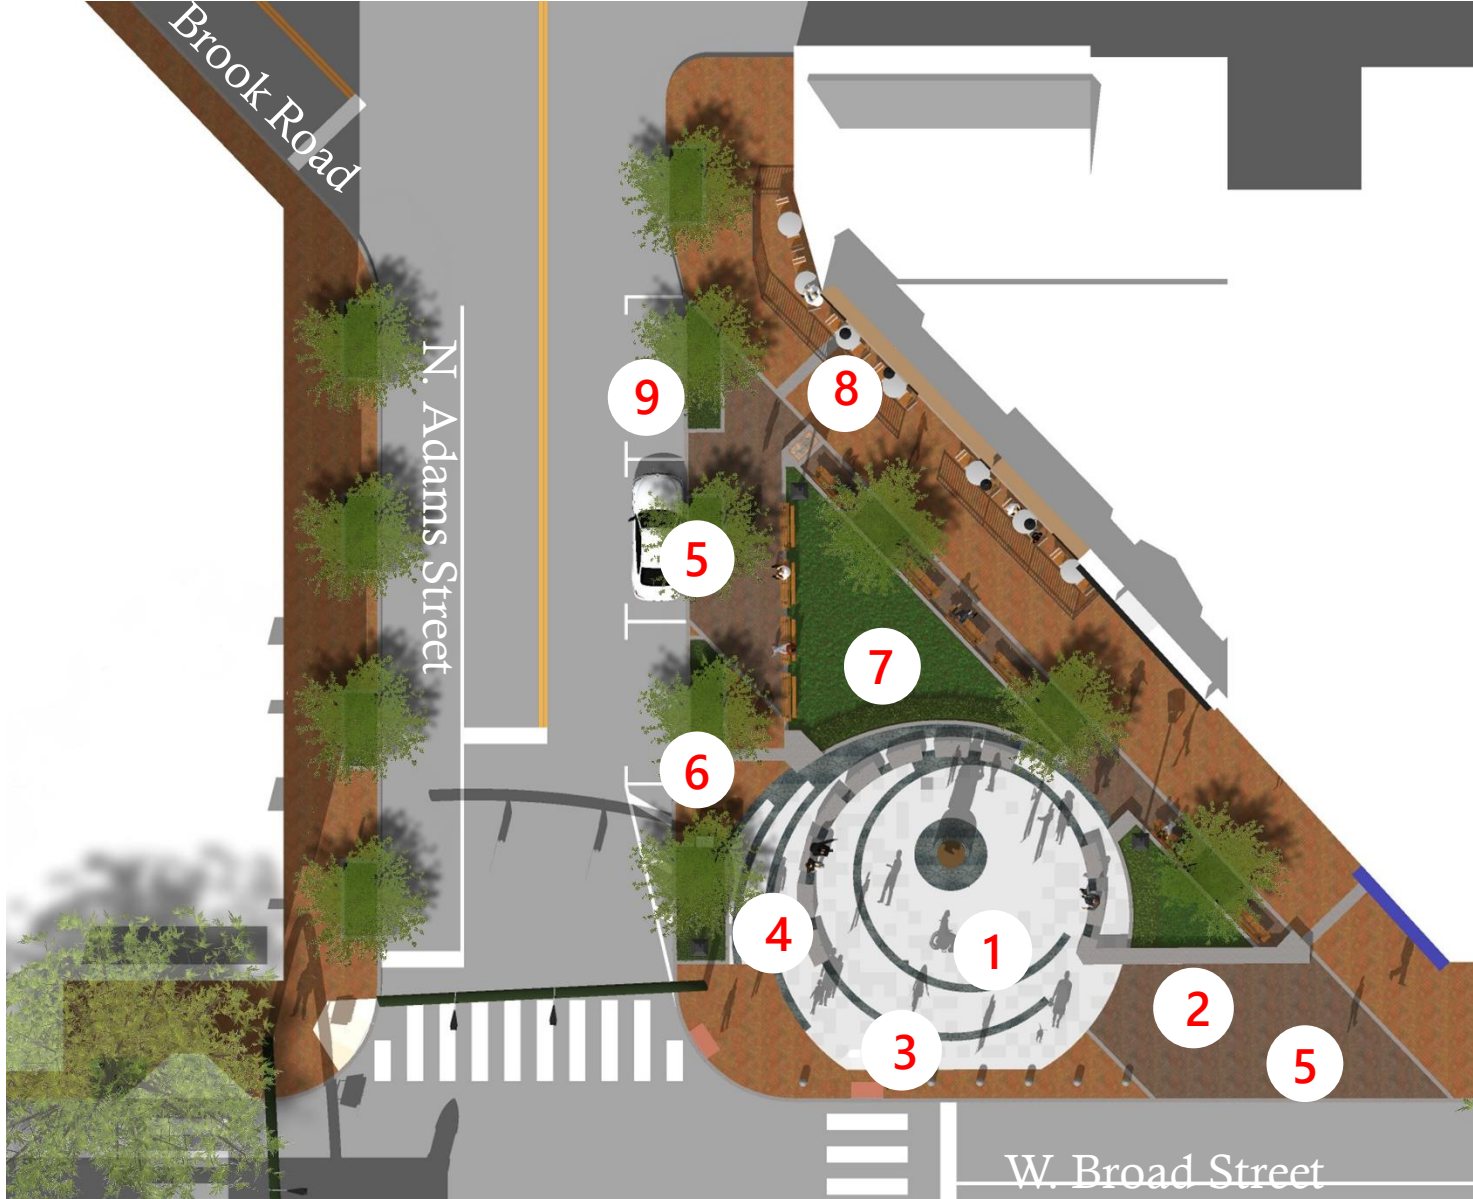

Maggie L. Walker Memorial Design

March 15, 2016

- 1 Gas line in N. Adams St and Brook Road (6' clear zone)
- 2 Sanitary Sewer in Brook Road (10' clear zone)
- 3 Water and sewer service connections to buildings (6' clear zone)
- 4 Minimal conflicts in Plaza area
- 5 Tap Existing Storm Sewer Line for new inlets in plaza

Site Utilities

Potential Statue Location

Maggie L. Walker Memorial Design

Public Art Commission

Proposed Site Plan

Maggie L. Walker Memorial Design

Public Art Commission

- 1 Maggie Walker Sculpture
- 2 Dedication Wall
- 3 Memorial Circle
- 4 Plaza Seating
- 5 Historic Brook Road (demarcation of road by paver color, orientation, and flush granite curb lines remaining)
- 6 Interpretive/Orientation Panel
- 7 Planting
- 8 Public Seating and Cafe
- 9 Short term Parking and Loading

Proposed Site Plan

Maggie L. Walker Memorial Design

Public Art Commission

View From Above W Broad Street

Maggie L. Walker Memorial Design

Public Art Commission

The height of the bronze figure rendered at nine feet. The pedestal height is forty inches.