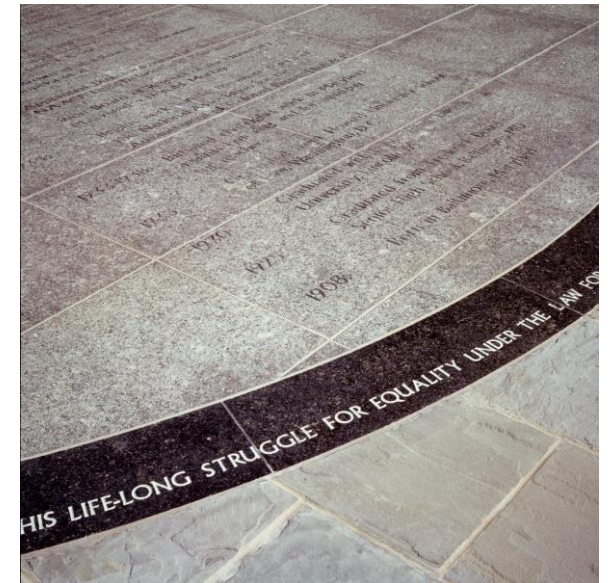

Proposed Site Plan

Maggie L. Walker Memorial Design

Public Art Commission

View From Above W Broad Street

Maggie L. Walker Memorial Design

Public Art Commission

The height of the bronze figure rendered at nine feet. The pedestal height is forty inches.

Apron surrounding pedestal and innermost concentric band in the paving will include narrative carved inscriptions.

Sculpture Plaza

Maggie L. Walker Memorial Design

Public Art Commission

The pedestal and surrounding benches will be green granite. The monument will include inscriptions on the pedestal, the paving and the benches.