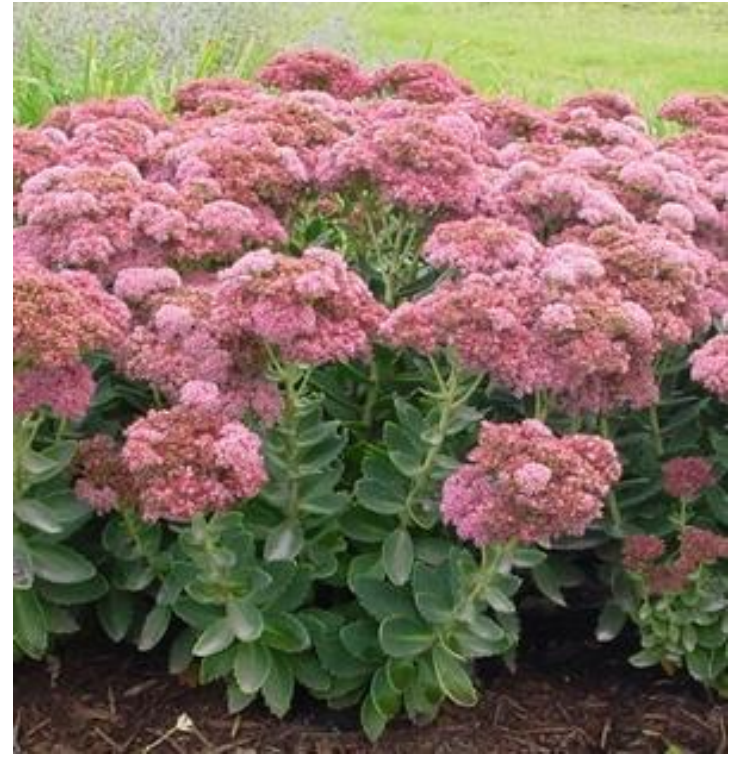

Concept Planting: Mid Level Maintenance

Groundcover: Sedum 'Vera Jameson', Sieboldii, Autumn Joy- 6-24" high

Maggie L. Walker Memorial Design

Public Art Commission