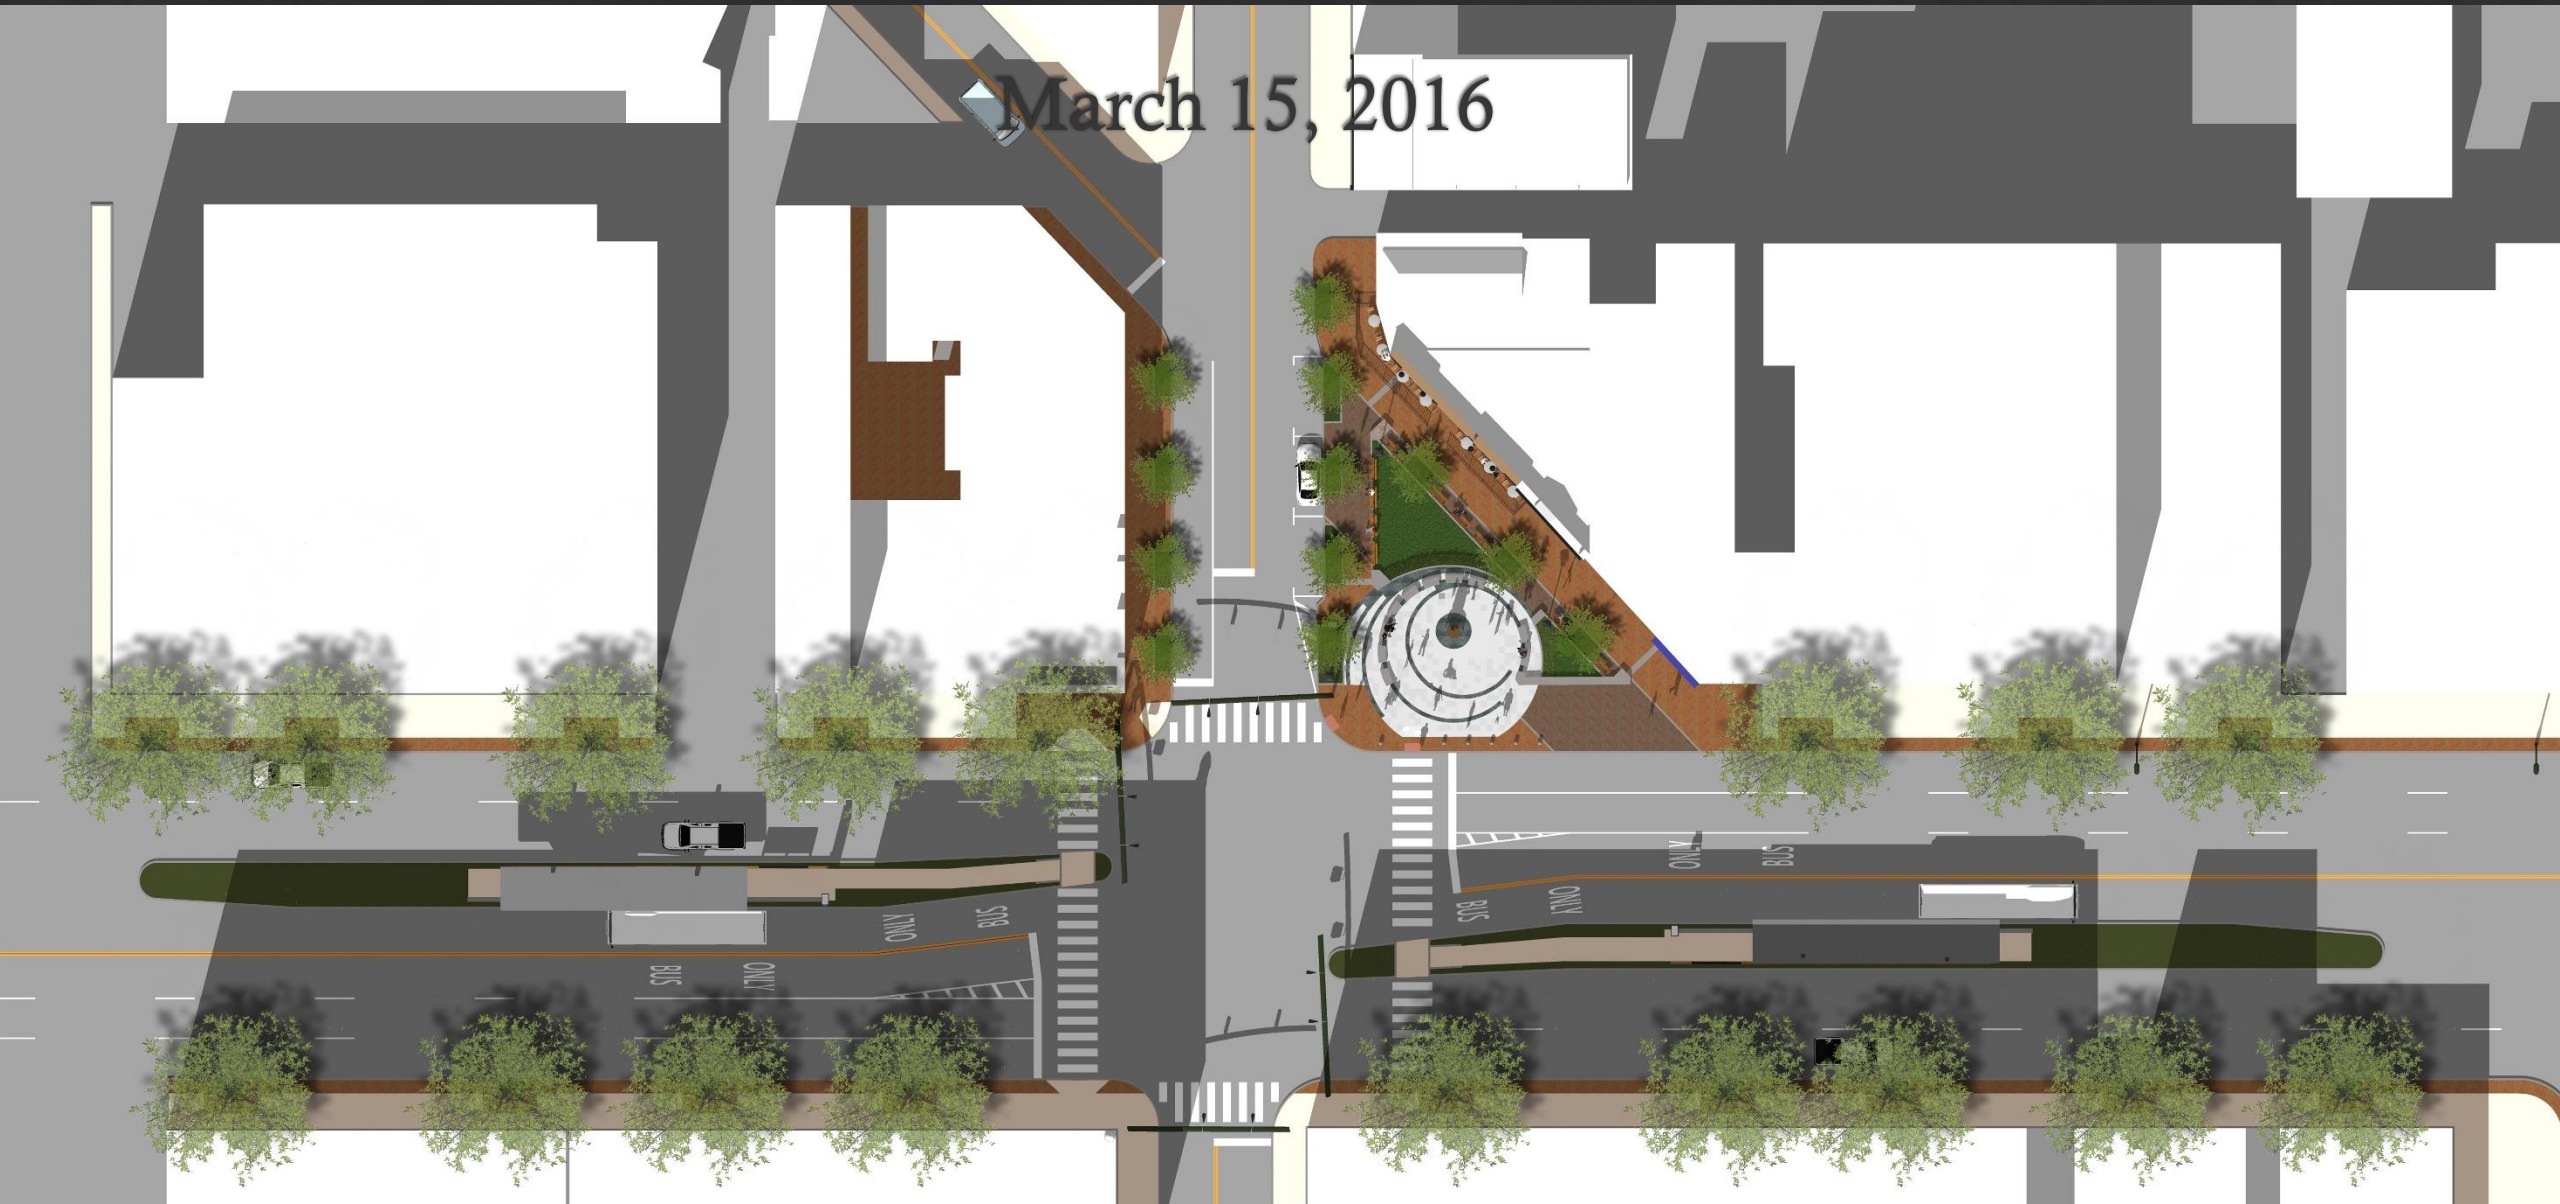

Maggie L. Walker Memorial Design

March 15, 2016

- 1 Gas line in N. Adams St and Brook Road (6' clear zone)
- 2 Sanitary Sewer in Brook Road (10' clear zone)
- 3 Water and sewer service connections to buildings (6' clear zone)
- 4 Minimal conflicts in Plaza area
- 5 Tap Existing Storm Sewer Line for new inlets in plaza

Site Utilities

Potential Statue Location

Maggie L. Walker Memorial Design

Public Art Commission

Proposed Site Plan

Maggie L. Walker Memorial Design

Public Art Commission

- 1 Maggie Walker Sculpture
- 2 Dedication Wall
- 3 Memorial Circle
- 4 Plaza Seating
- 5 Historic Brook Road (demarcation of road by paver color, orientation, and flush granite curb lines remaining)
- 6 Interpretive/Orientation Panel
- 7 Planting
- 8 Public Seating and Cafe
- 9 Short term Parking and Loading

Proposed Site Plan

Maggie L. Walker Memorial Design

Public Art Commission

View From Above W Broad Street

Maggie L. Walker Memorial Design

Public Art Commission

The height of the bronze figure rendered at nine feet. The pedestal height is forty inches.