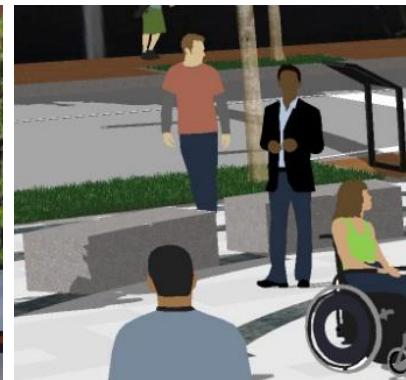

Plaza Seating