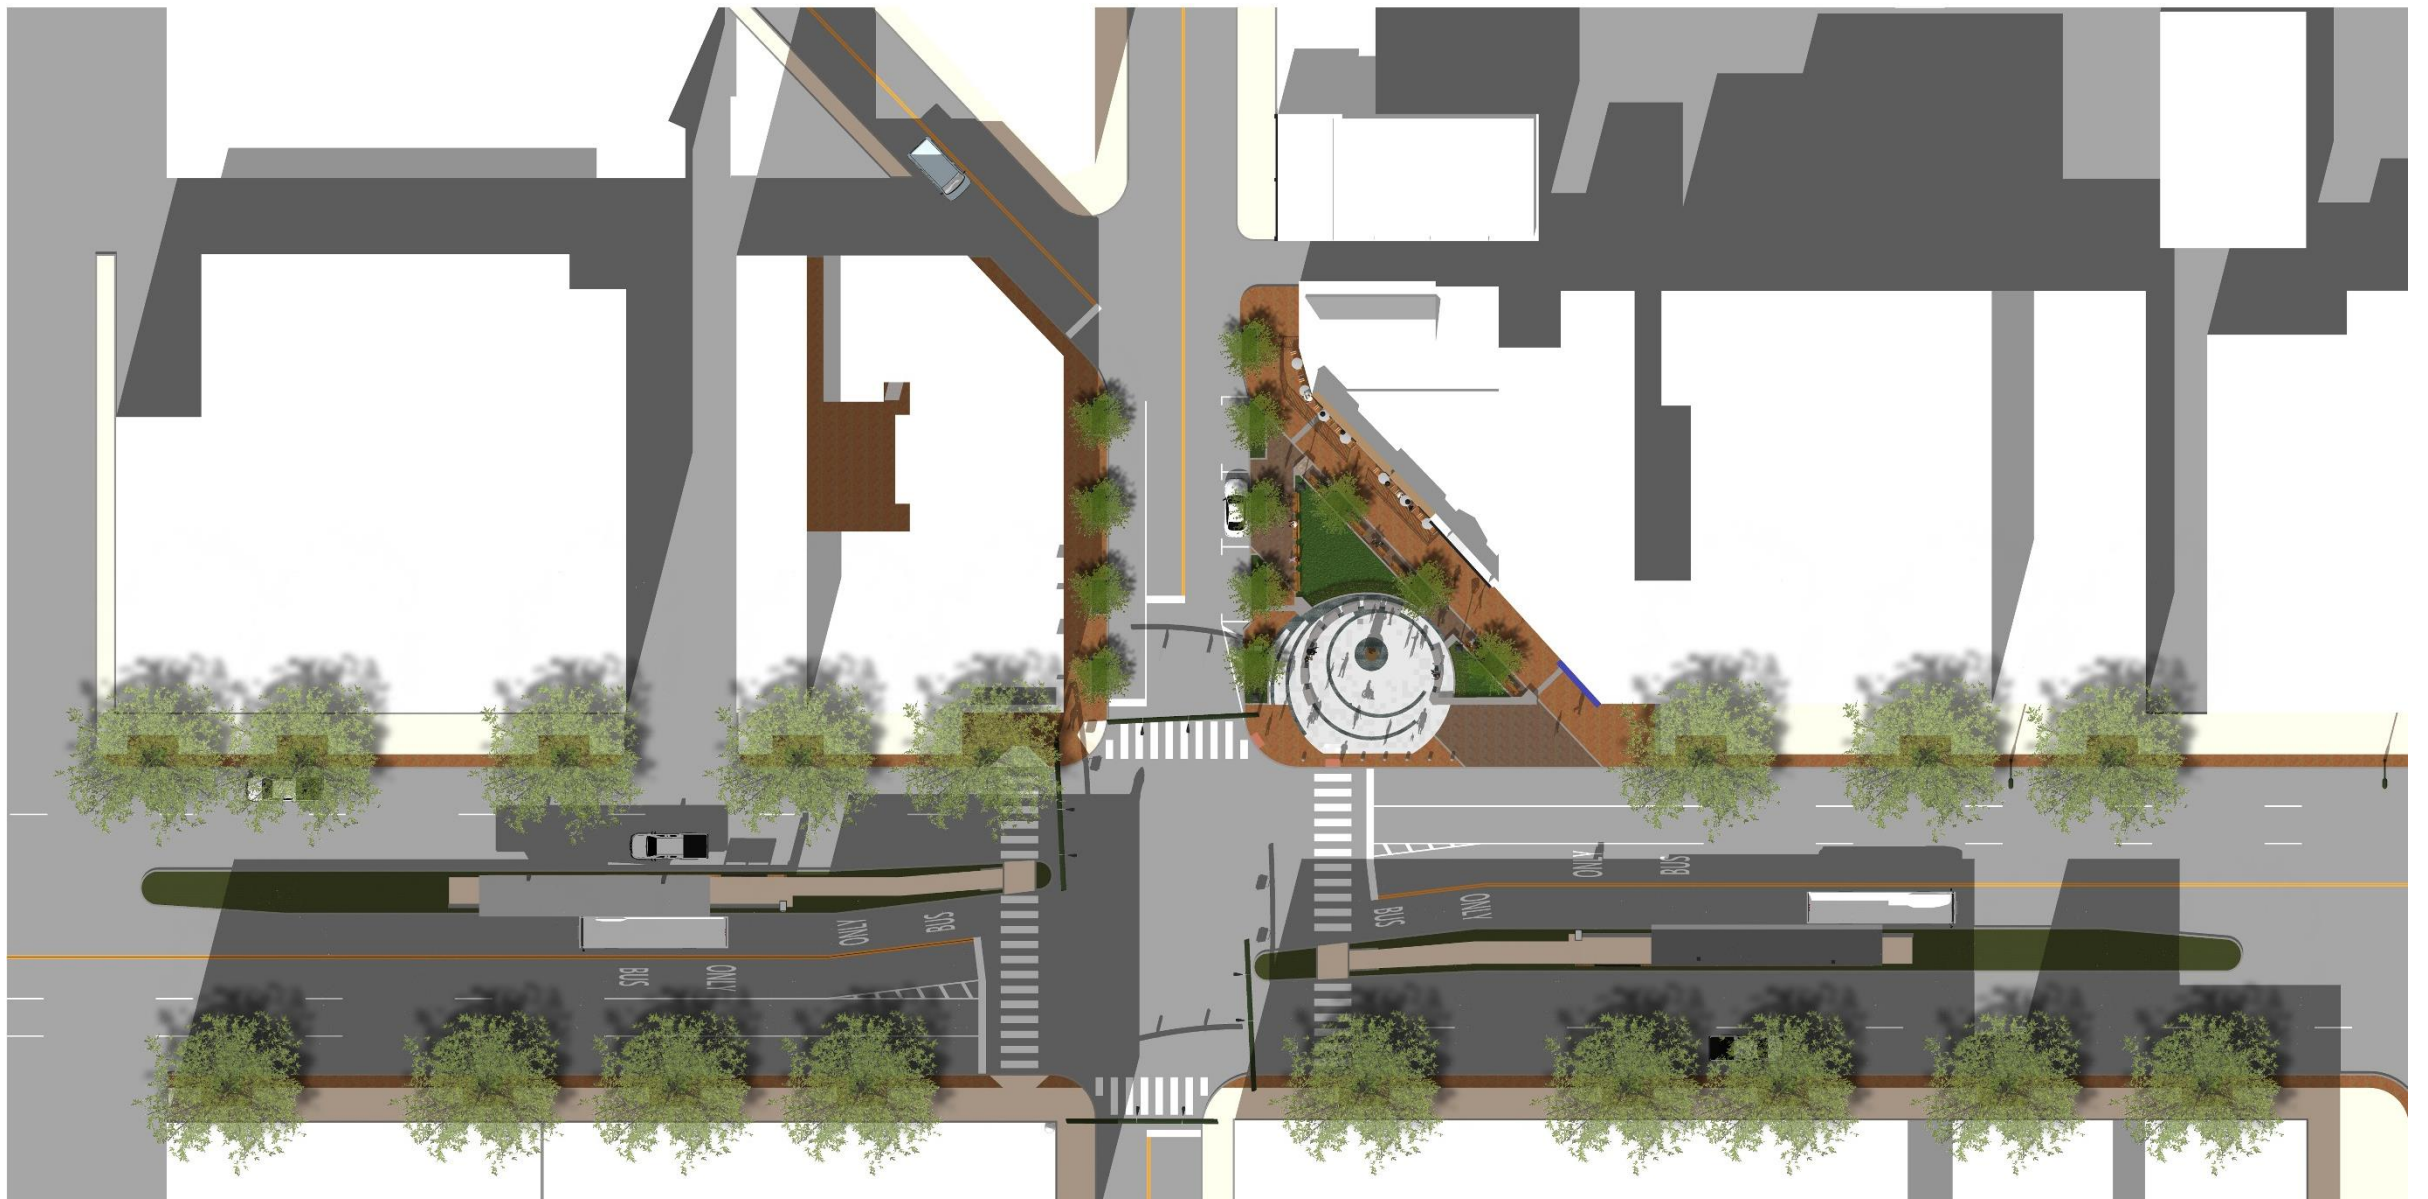

Maggie L. Walker Memorial Design

March 15, 2016

- 1 Gas line in N. Adams St and Brook Road (6' clear zone)
- 2 Sanitary Sewer in Brook Road (10' clear zone)
- 3 Water and sewer service connections to buildings (6' clear zone)
- 4 Minimal conflicts in Plaza area
- 5 Tap Existing Storm Sewer Line for new inlets in plaza

Site Utilities

Potential Statue Location

Maggie L. Walker Memorial Design

Public Art Commission

Proposed Site Plan

Maggie L. Walker Memorial Design

Public Art Commission

- 1 Maggie Walker Sculpture
- 2 Dedication Wall
- 3 Memorial Circle
- 4 Plaza Seating
- 5 Historic Brook Road (demarcation of road by paver color, orientation, and flush granite curb lines remaining)
- 6 Interpretive/Orientation Panel
- 7 Planting
- 8 Public Seating and Cafe
- 9 Short term Parking and Loading

Proposed Site Plan

Maggie L. Walker Memorial Design

Public Art Commission

View From Above W Broad Street

Maggie L. Walker Memorial Design

Public Art Commission

The height of the bronze figure rendered at nine feet. The pedestal height is forty inches.

Apron surrounding pedestal and innermost concentric band in the paving will include narrative carved inscriptions.

Sculpture Plaza

Maggie L. Walker Memorial Design

Public Art Commission

The pedestal and surrounding benches will be green granite. The monument will include inscriptions on the pedestal, the paving and the benches.