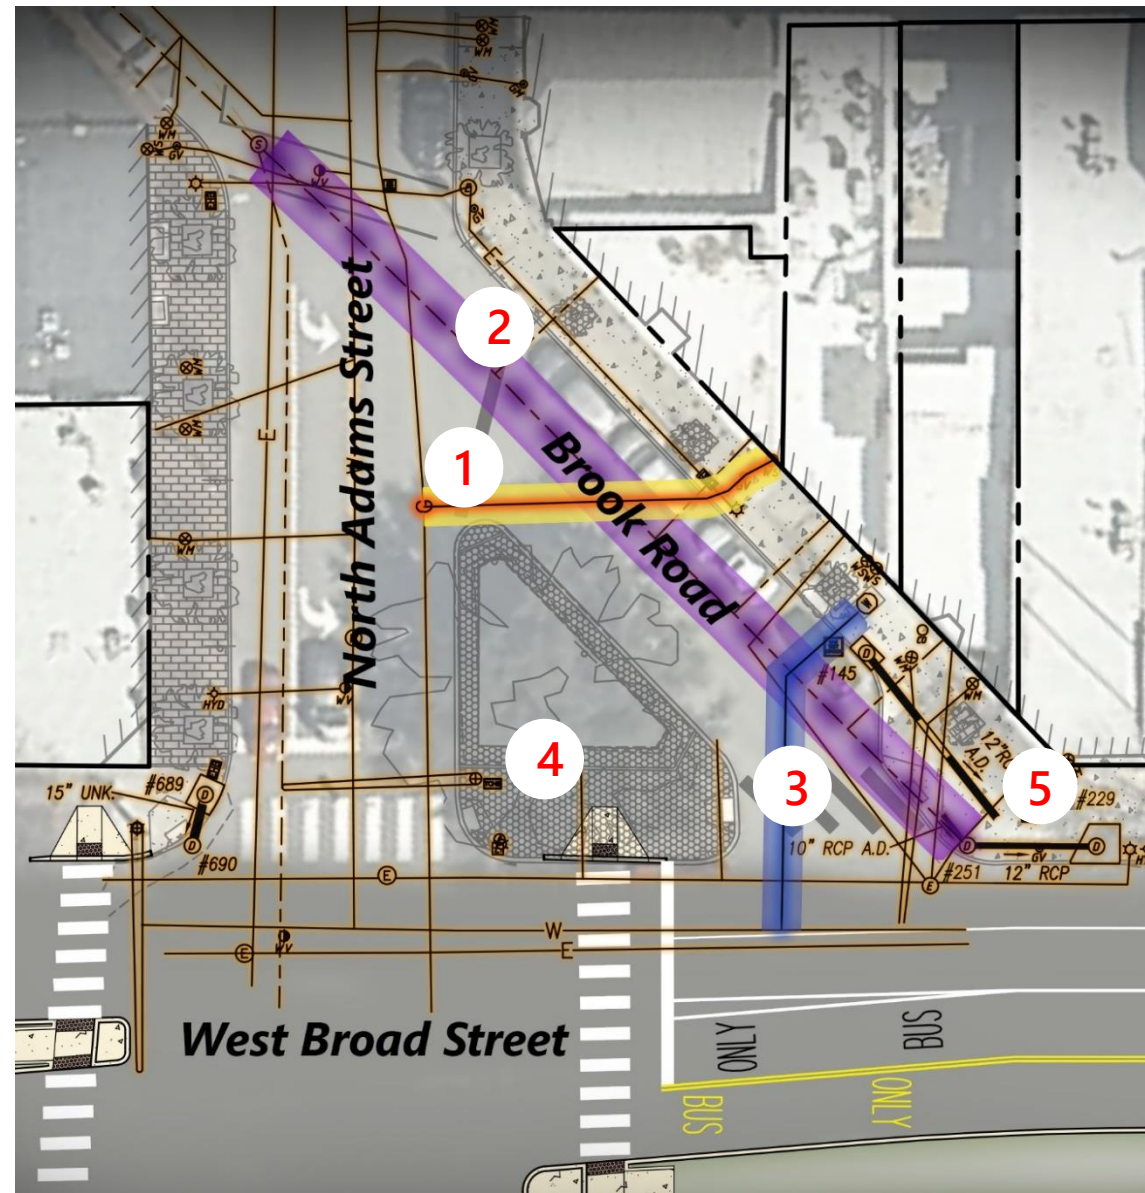

Maggie L. Walker Memorial Design

March 15, 2016

- 1 Gas line in N. Adams St and Brook Road (6' clear zone)
- 2 Sanitary Sewer in Brook Road (10' clear zone)
- 3 Water and sewer service connections to buildings (6' clear zone)
- 4 Minimal conflicts in Plaza area
- 5 Tap Existing Storm Sewer Line for new inlets in plaza

Site Utilities

Potential Statue Location

Maggie L. Walker Memorial Design

Public Art Commission

Proposed Site Plan

Maggie L. Walker Memorial Design

Public Art Commission

- 1 Maggie Walker Sculpture
- 2 Dedication Wall
- 3 Memorial Circle
- 4 Plaza Seating
- 5 Historic Brook Road (demarcation of road by paver color, orientation, and flush granite curb lines remaining)
- 6 Interpretive/Orientation Panel
- 7 Planting
- 8 Public Seating and Cafe
- 9 Short term Parking and Loading

Proposed Site Plan

Maggie L. Walker Memorial Design

Public Art Commission

View From Above W Broad Street

Maggie L. Walker Memorial Design

Public Art Commission

The height of the bronze figure rendered at nine feet. The pedestal height is forty inches.