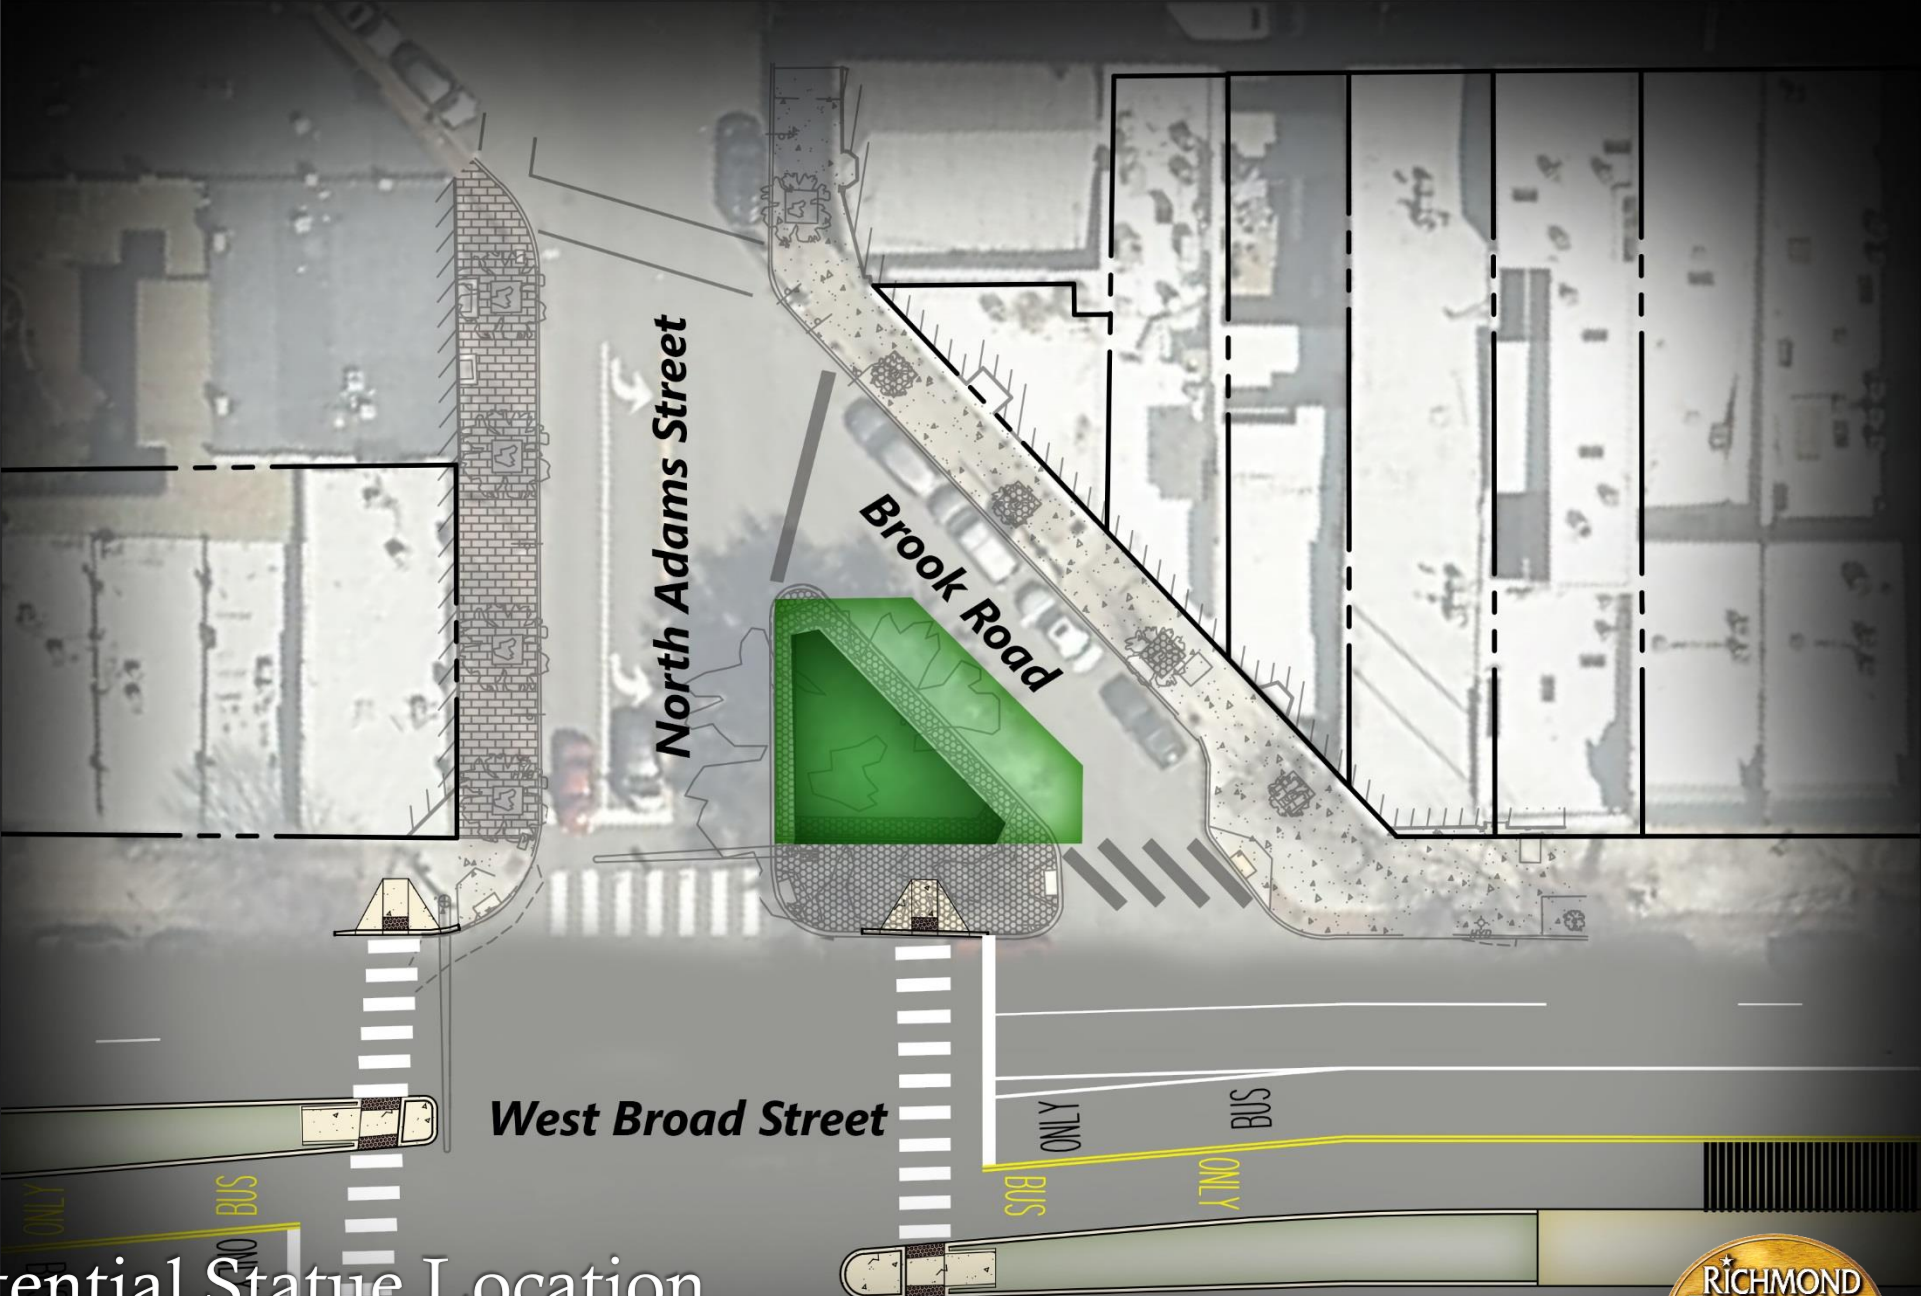

Maggie L. Walker Memorial Design

March 15, 2016

- 1 Gas line in N. Adams St and Brook Road (6' clear zone)
- 2 Sanitary Sewer in Brook Road (10' clear zone)
- 3 Water and sewer service connections to buildings (6' clear zone)
- 4 Minimal conflicts in Plaza area
- 5 Tap Existing Storm Sewer Line for new inlets in plaza

Site Utilities

Potential Statue Location

Maggie L. Walker Memorial Design

Public Art Commission

Proposed Site Plan

Maggie L. Walker Memorial Design

Public Art Commission

- 1 Maggie Walker Sculpture
- 2 Dedication Wall
- 3 Memorial Circle
- 4 Plaza Seating
- 5 Historic Brook Road (demarcation of road by paver color, orientation, and flush granite curb lines remaining)
- 6 Interpretive/Orientation Panel
- 7 Planting
- 8 Public Seating and Cafe
- 9 Short term Parking and Loading