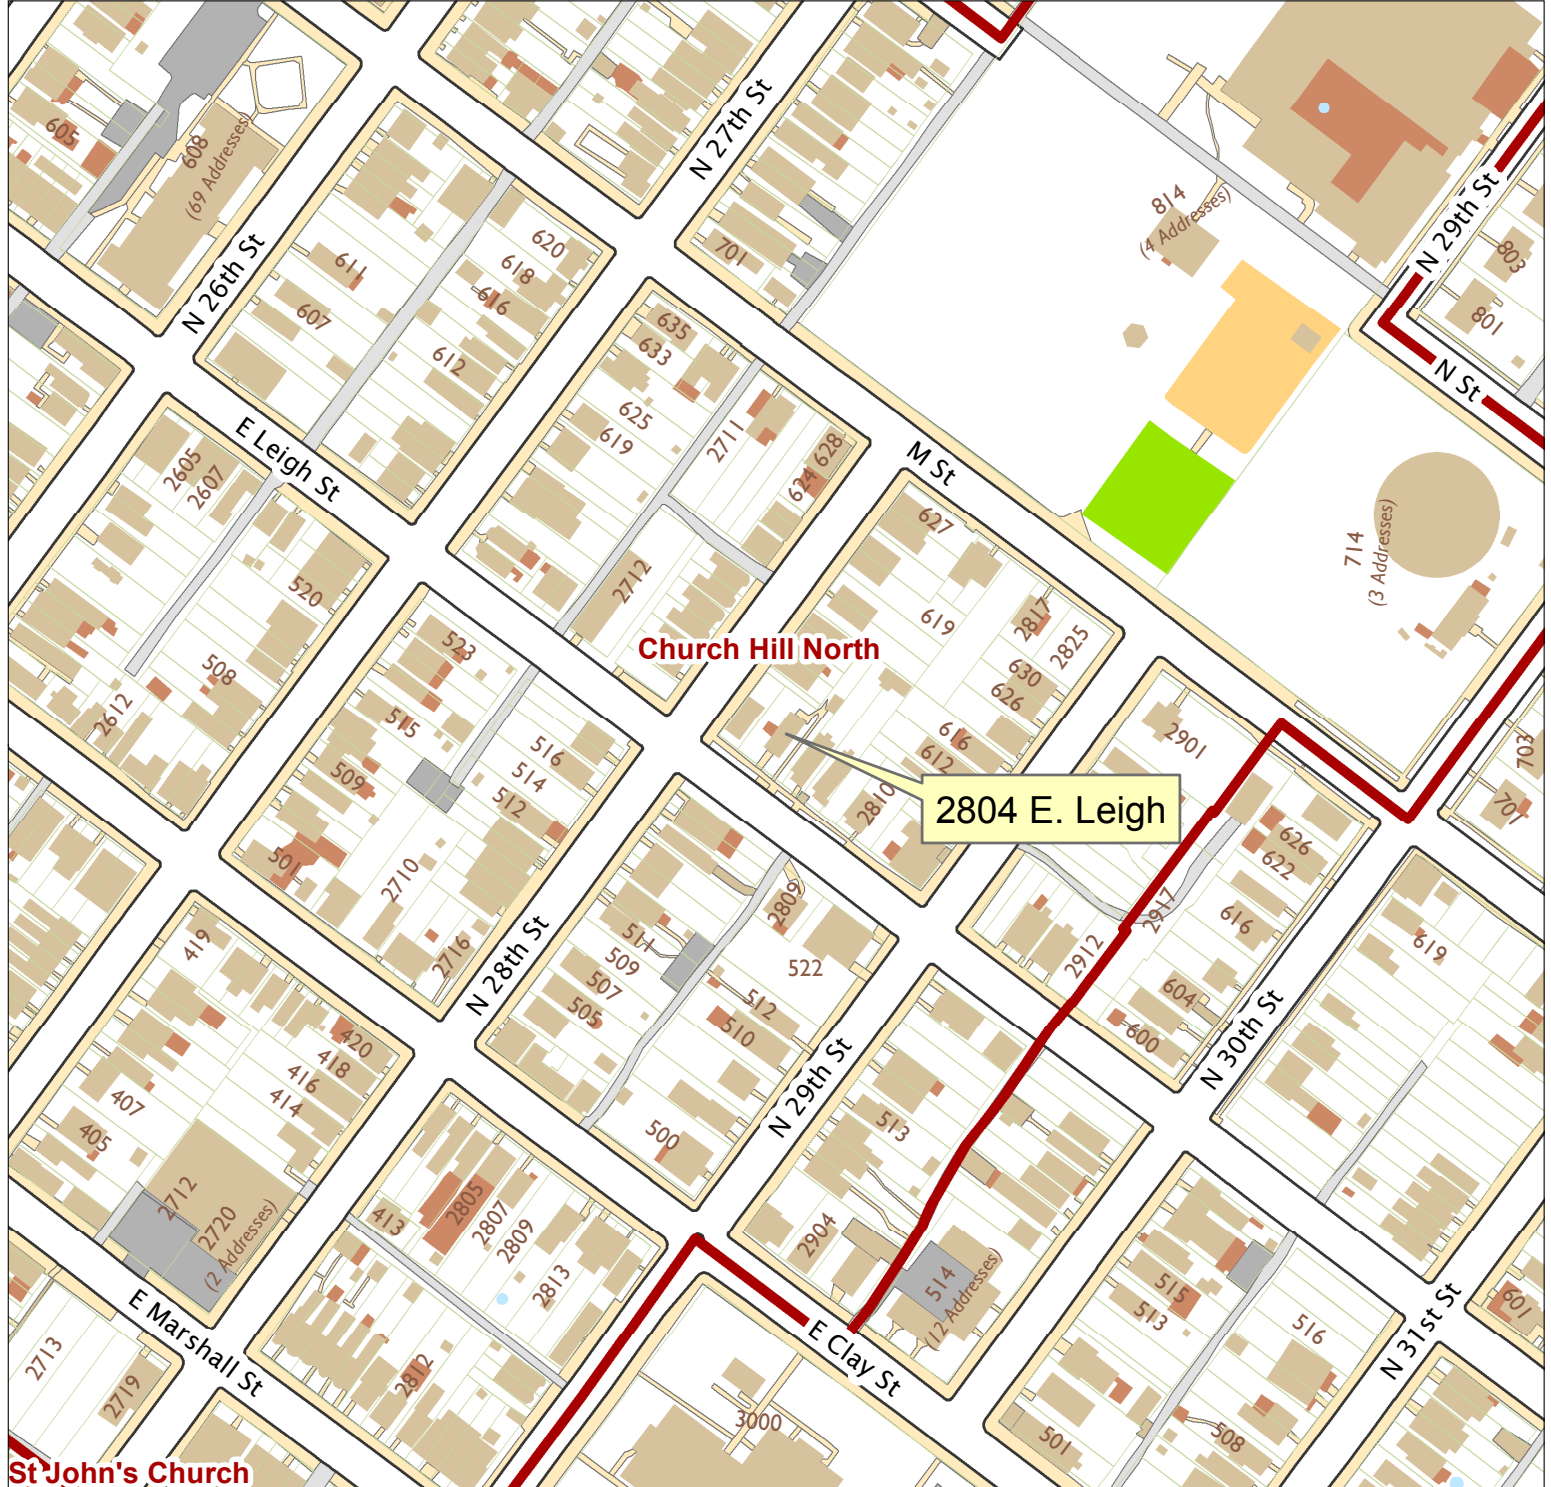

2804 E. Leigh

City of Richmond, VA

Geographic Information Systems

Map printed by jeffricr on 2017.01.17.

Document Path: \\Dit-file02-pv\commdev\$\PDR\Planning & Preservation\CAR\Applications\Base Maps\Base Map.mxd

Disclaimer:
The City of Richmond assumes no liability either for any errors, omissions, or inaccuracies in the information provided regardless of the cause of such or for any decision made, action taken, or action not taken by the user in reliance upon any maps or information provided herein.