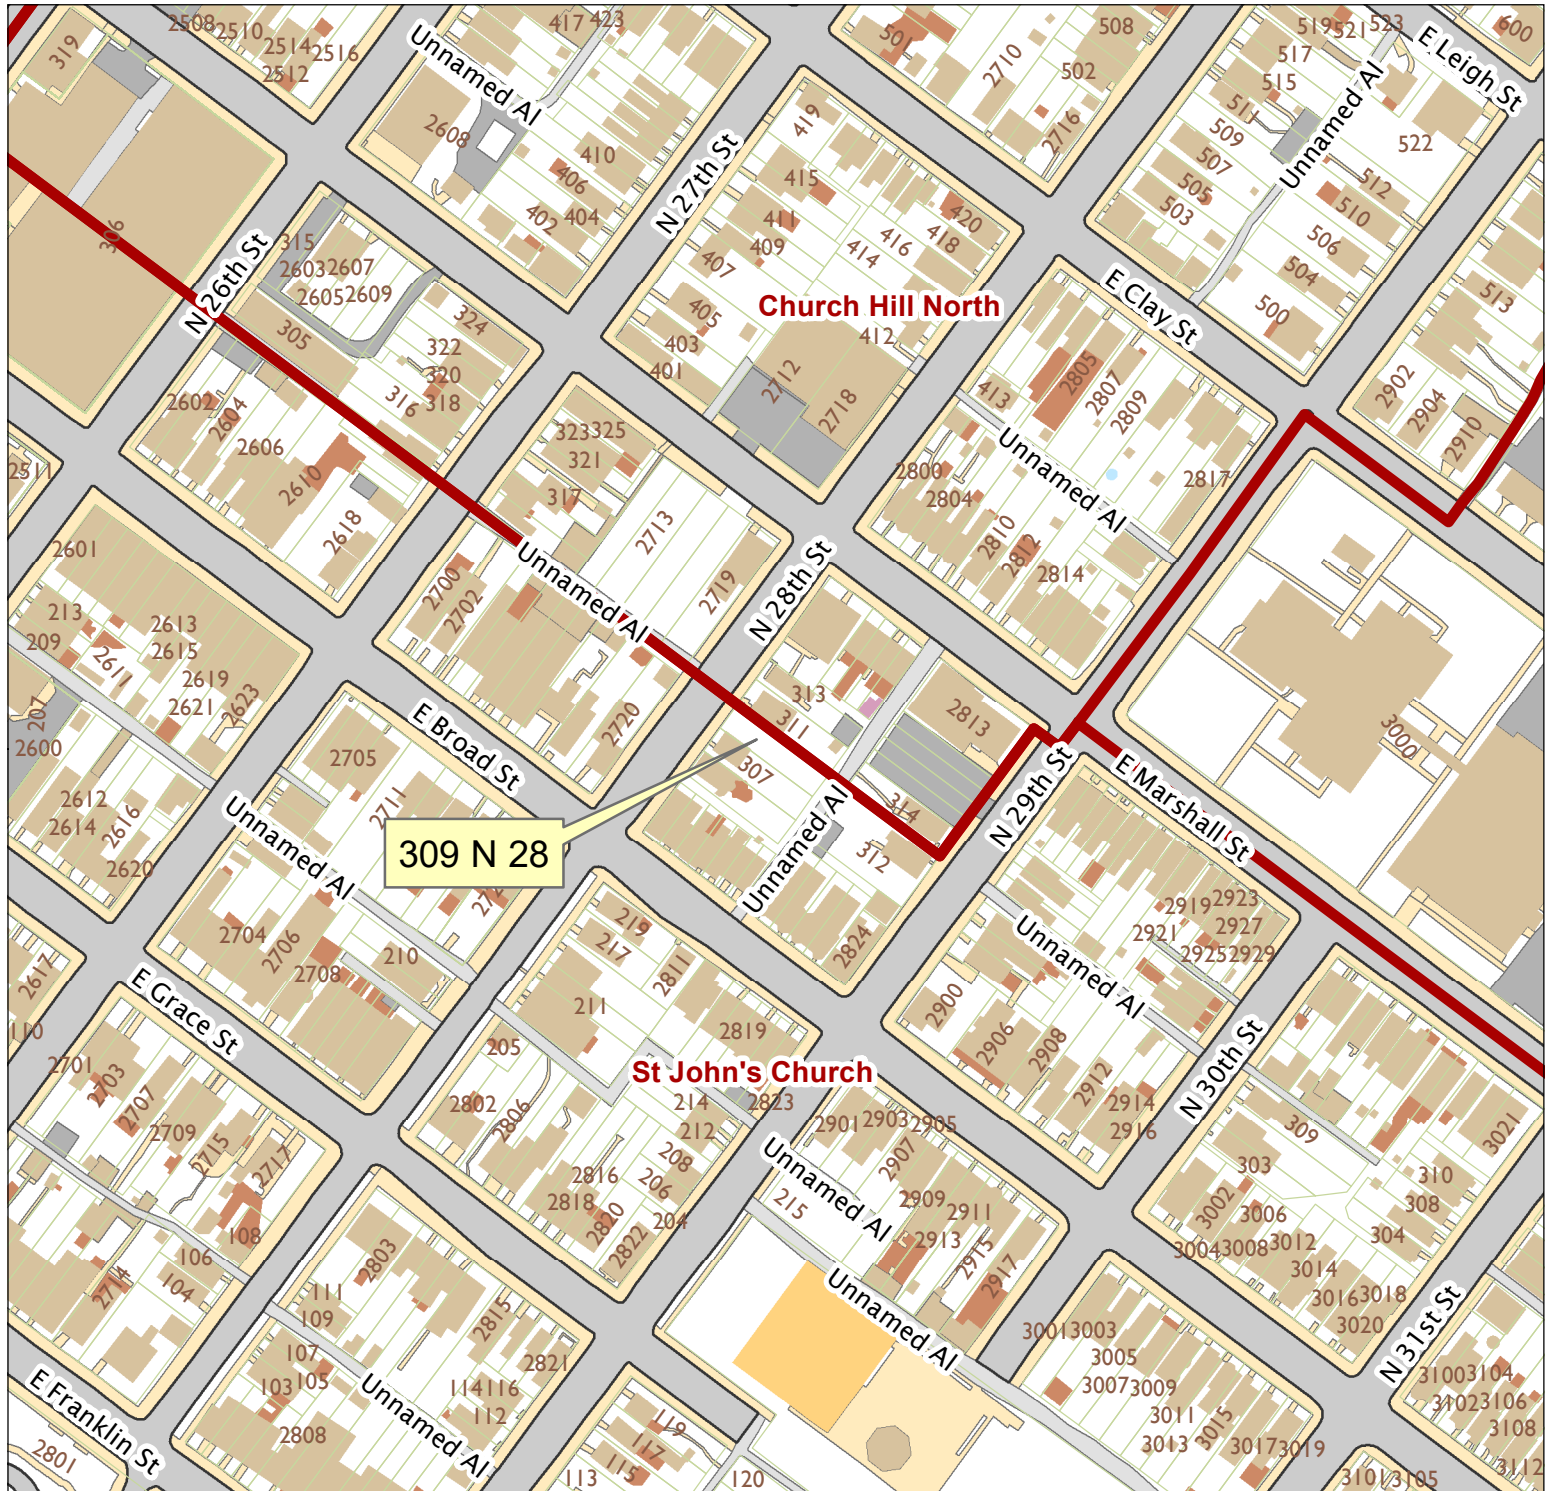

309 N. 28th Street

City of Richmond, VA

Geographic Information Systems

309 N 28

Church Hill North

St John's Church

1 inch = 200 feet

Map printed by jonescl2 on 2019.03.07.

Document Path: G:\PDR\Planning & Preservation\CAR\Meetings\00 Current Meeting\Base Maps\Tools\Base Map.mxd

Disclaimer:

The City of Richmond assumes no liability either for any errors, omissions, or inaccuracies in the information provided regardless of the cause of such or for any decision made, action taken, or action not taken by the user in reliance upon any maps or information provided herein.

Location Reference