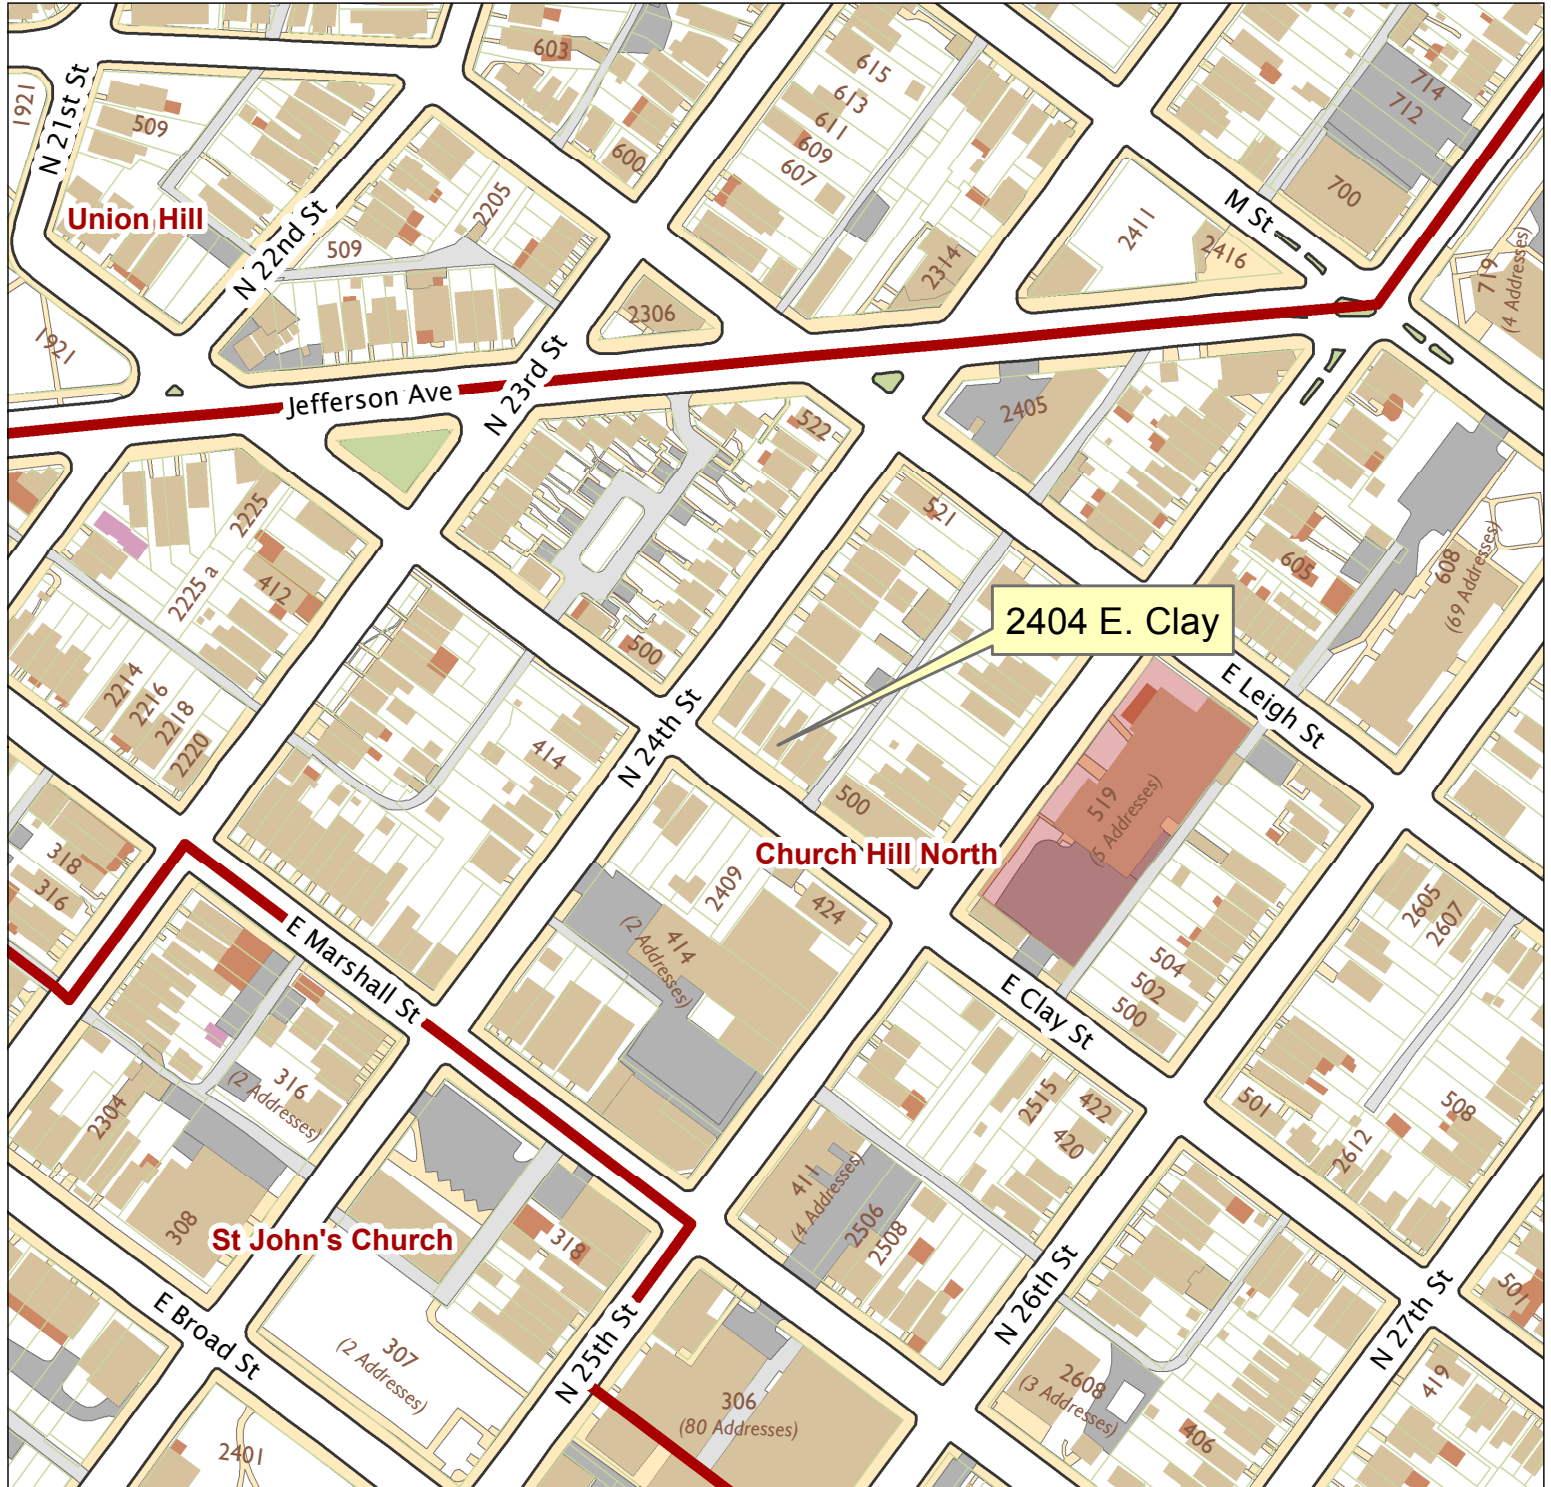

2404 E. Clay St

City of Richmond, VA

Geographic Information Systems

Map printed by palmquwd on 2018.03.22.

Document Path: G:\PDR\Planning & Preservation\CAR\Applications\Base Maps\Base Map.mxd

Disclaimer:
The City of Richmond assumes no liability either for any errors, omissions, or inaccuracies in the information provided regardless of the cause of such or for any decision made, action taken, or action not taken by the user in reliance upon any maps or information provided herein.