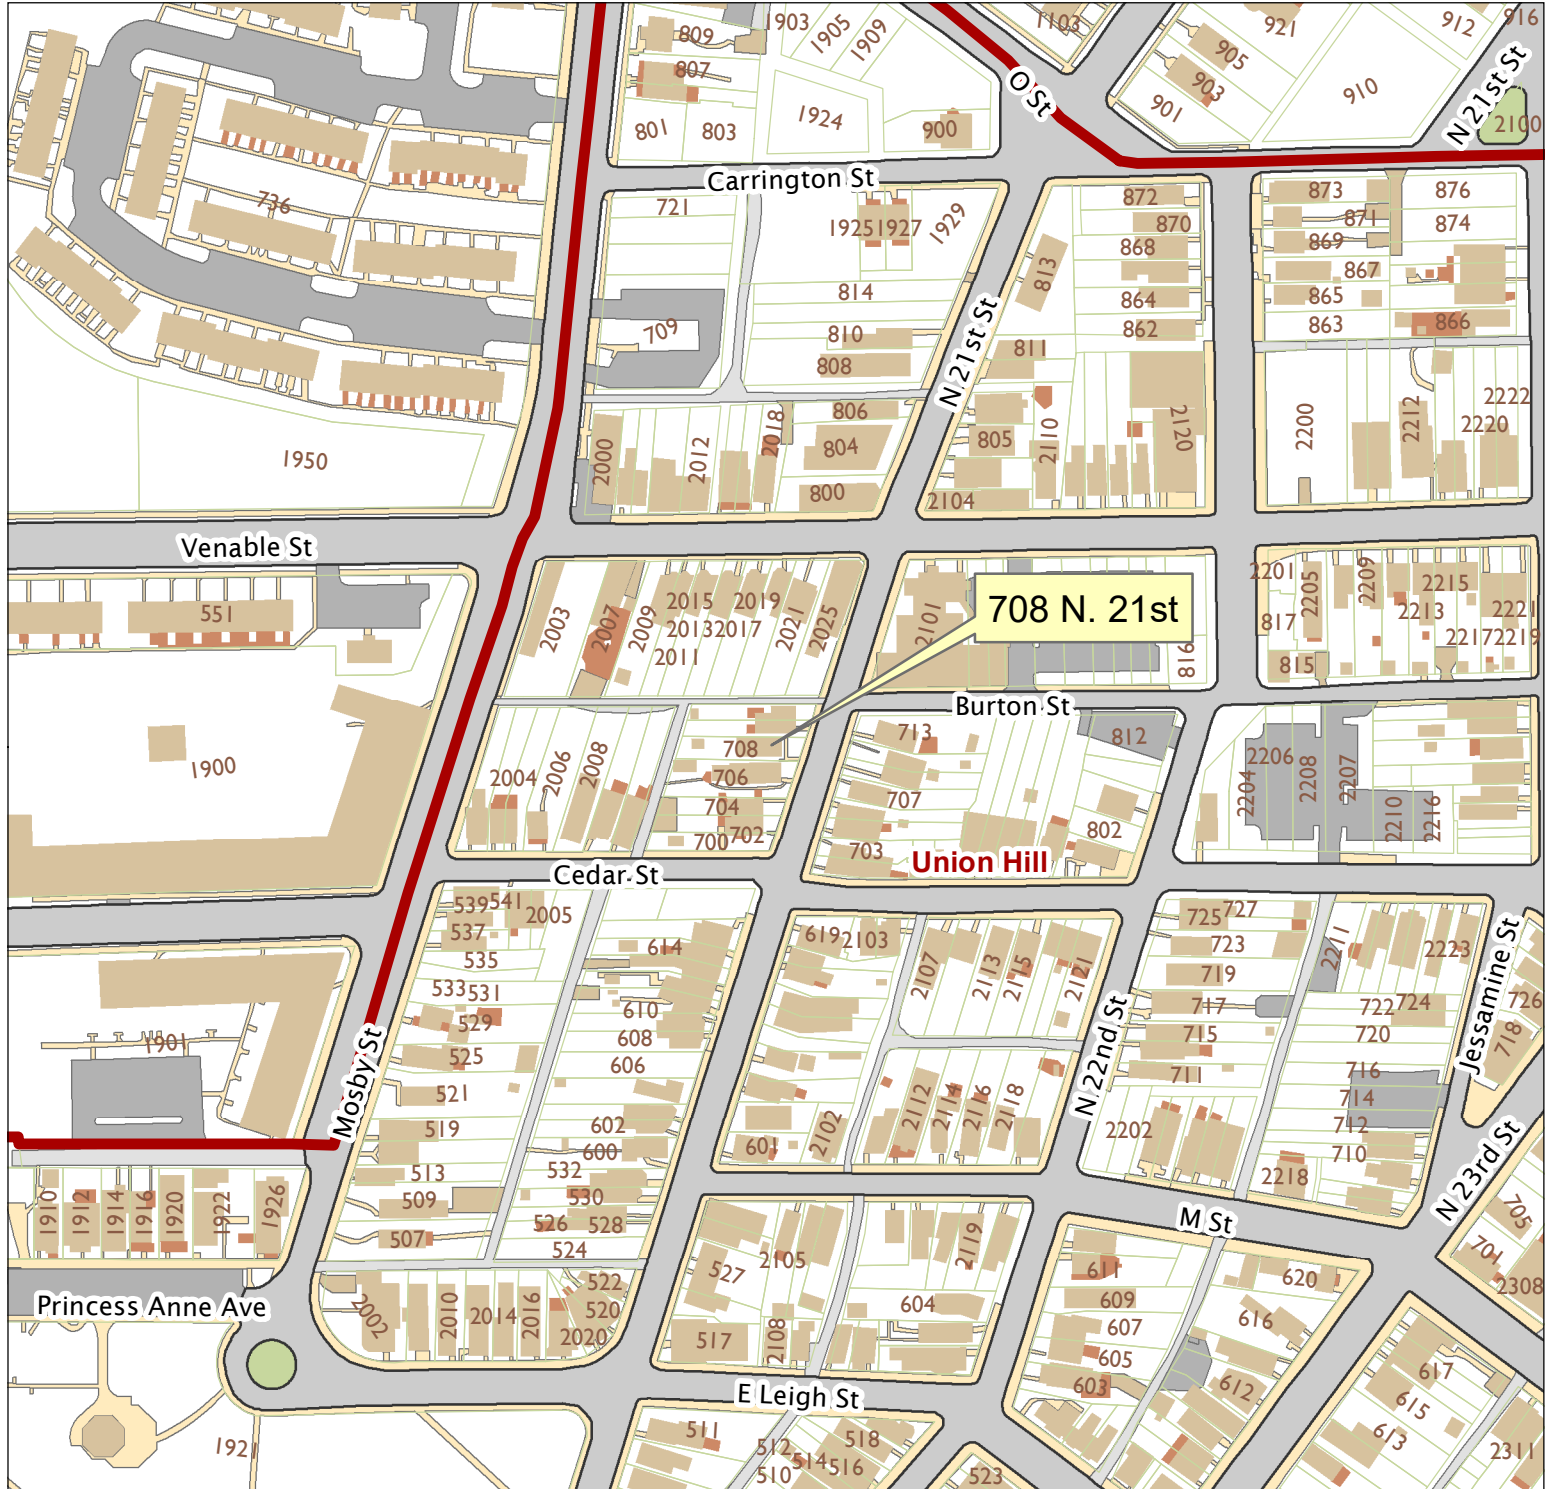

708 North 21st Street

City of Richmond, VA

Geographic Information Systems

Map printed by jonesl2 on 2019.03.07.

Document Path: G:\PDR\Planning & Preservation\CAR\Meetings\00 Current Meeting\Base Maps\Tools\Base Map.mxd

Disclaimer:
The City of Richmond assumes no liability either for any errors, omissions, or inaccuracies in the information provided regardless of the cause of such or for any decision made, action taken, or action not taken by the user in reliance upon any maps or information provided herein.