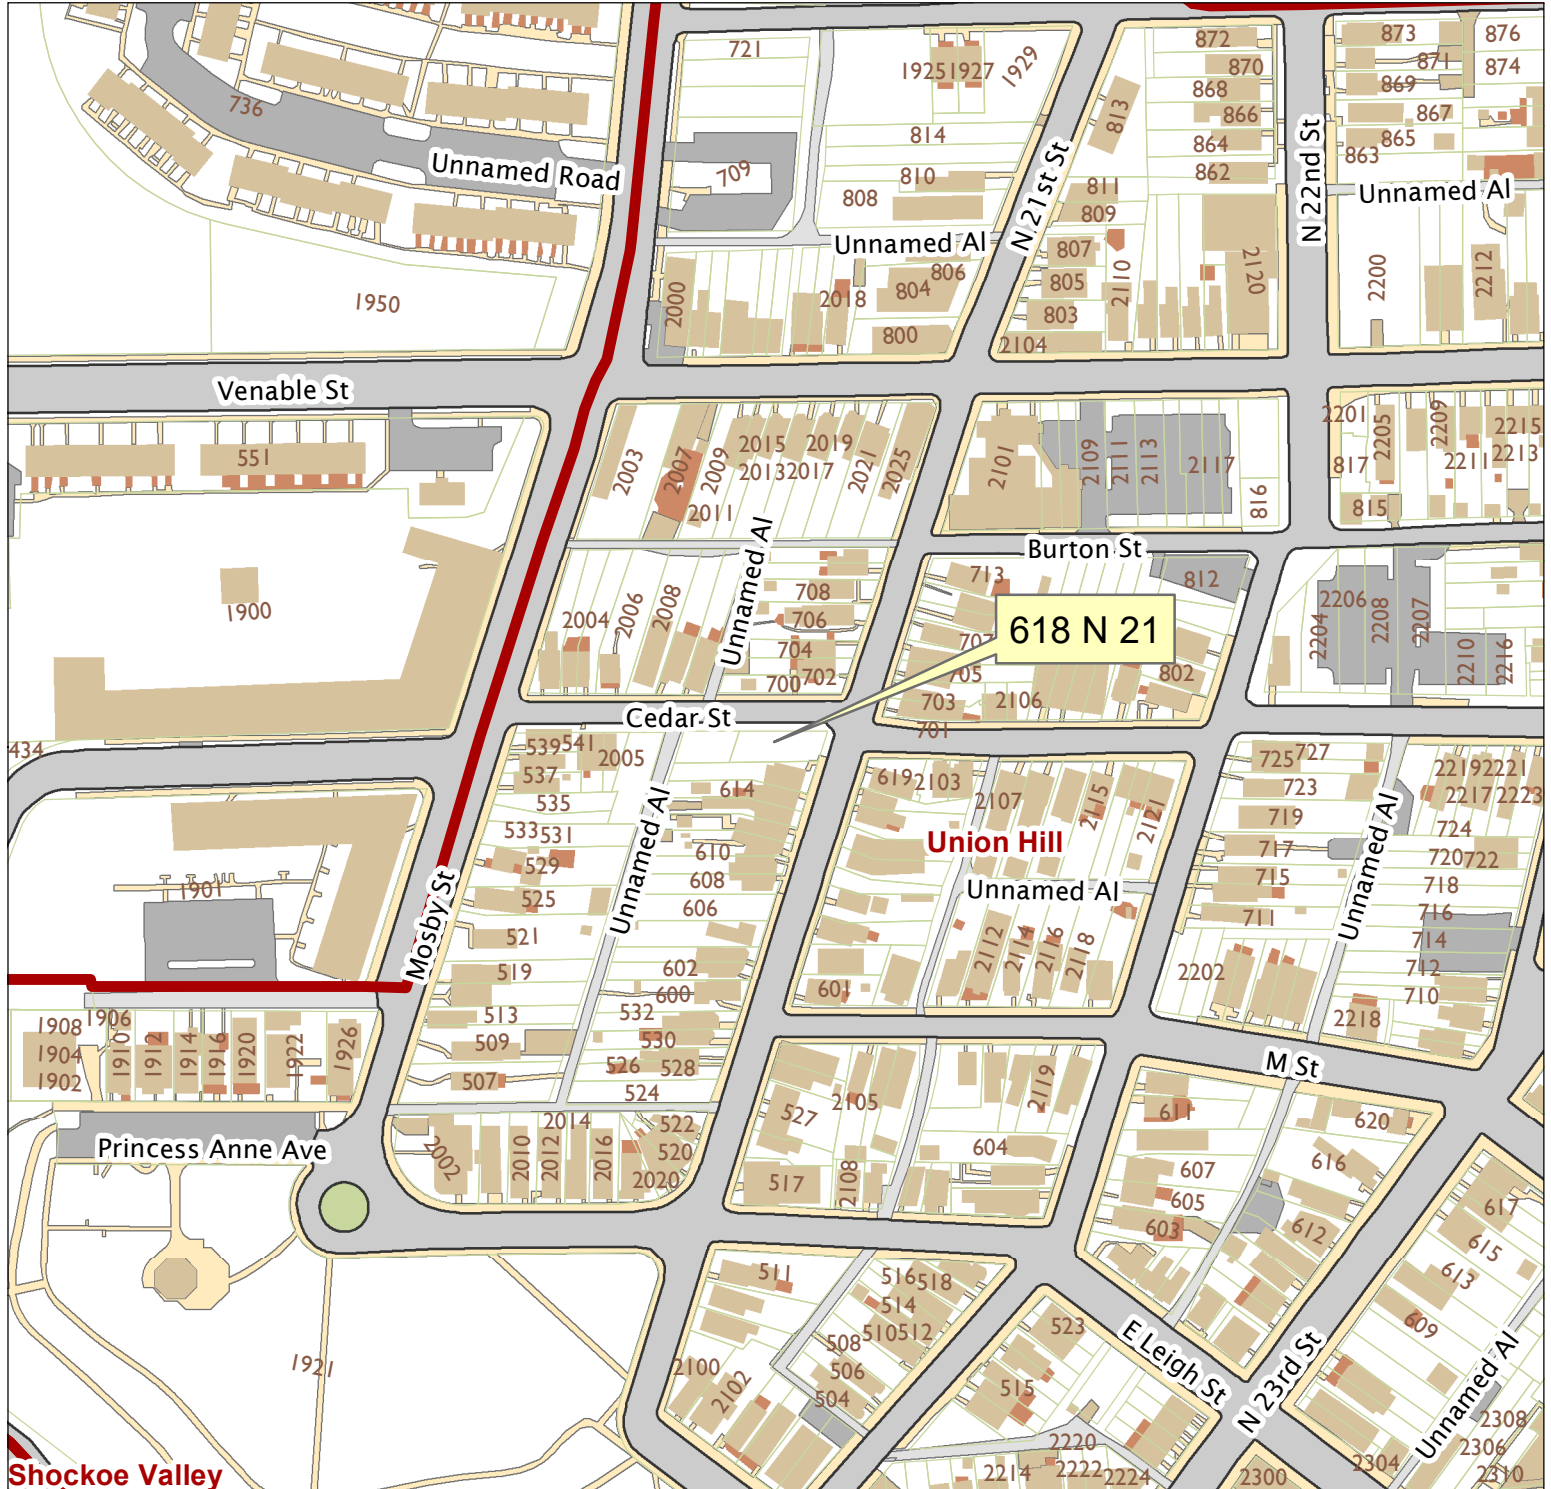

618 North 21st Street

City of Richmond, VA

Geographic Information Systems

1 inch = 200 feet

Map printed by jonescl2 on 2019.03.07.

Document Path: G:\PDR\Planning & Preservation\CAR\Meetings\00 Current Meeting\Base Maps\Tools\Base Map.mxd

Disclaimer:

The City of Richmond assumes no liability either for any errors, omissions, or inaccuracies in the information provided regardless of the cause of such or for any decision made, action taken, or action not taken by the user in reliance upon any maps or information provided herein.

Location Reference