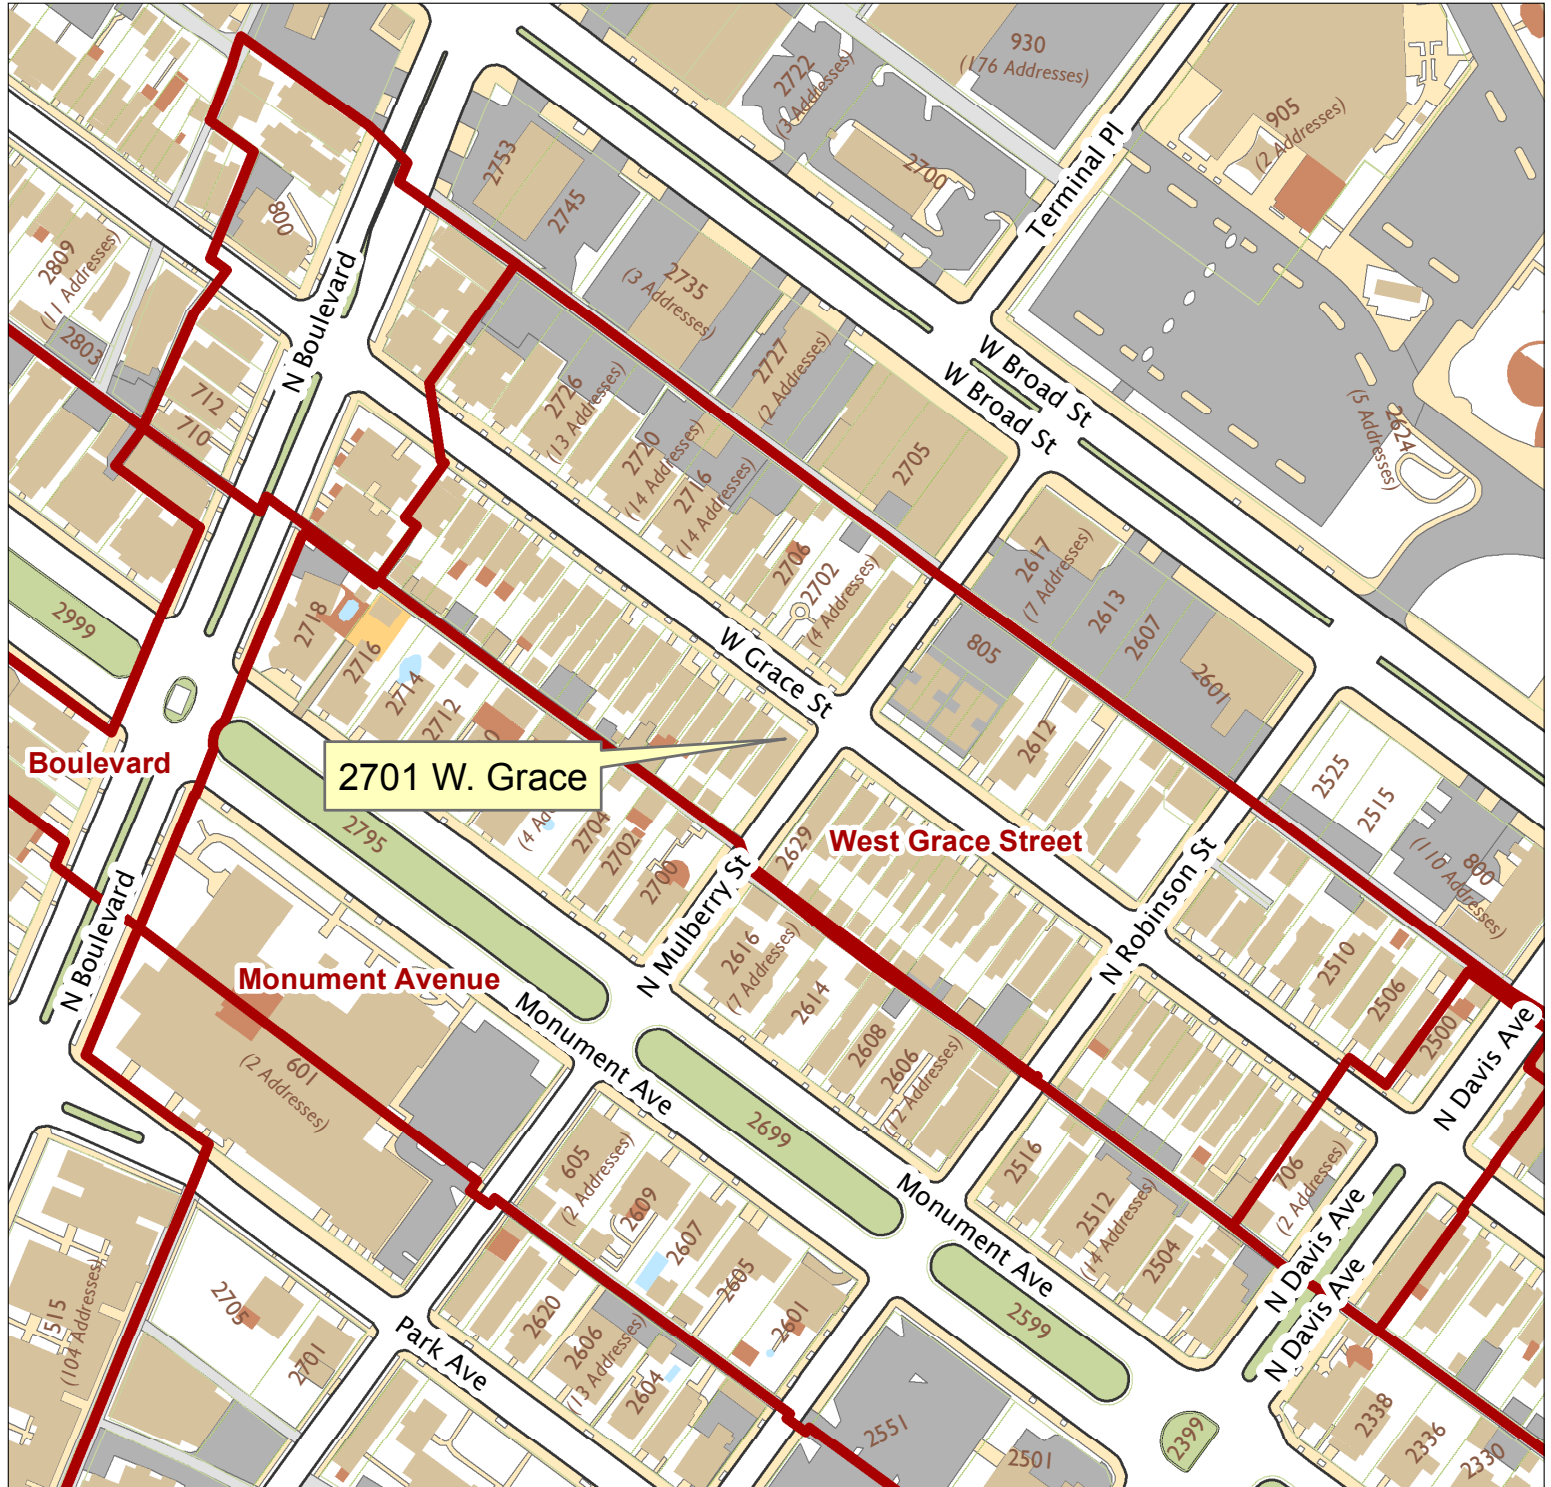

# 2701 W. Grace Street

City of Richmond, VA

Geographic Information Systems

2701 W. Grace

1 inch = 200 feet

Map printed by jeffricr on 2017.06.13.

Document Path: \\Dit-file02-pv\commdev\$\PDR\Planning & Preservation\CAR\Applications\Base Maps\Base Map.mxd

Disclaimer:  
The City of Richmond assumes no liability either for any errors, omissions, or inaccuracies in the information provided regardless of the cause of such or for any decision made, action taken, or action not taken by the user in reliance upon any maps or information provided herein.