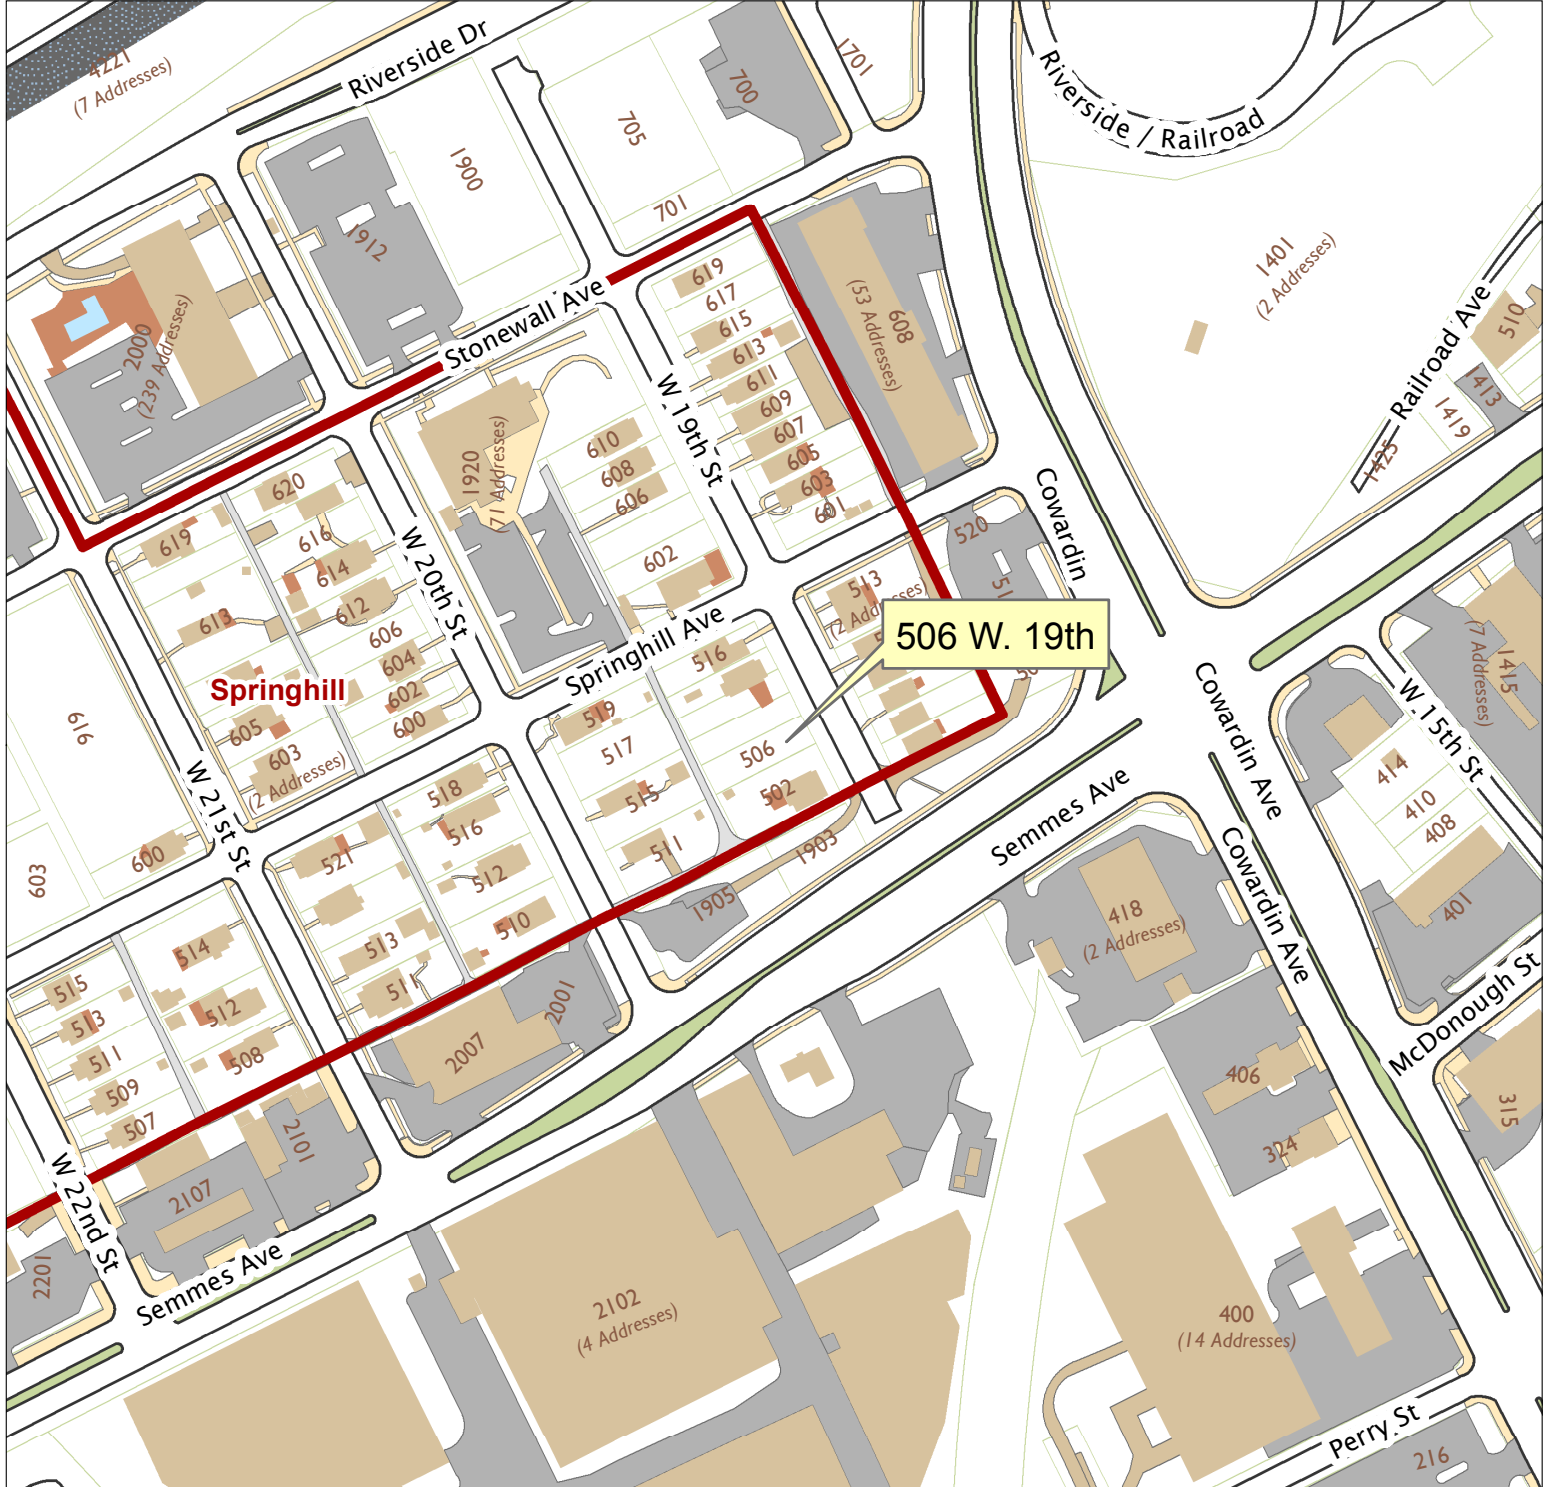

# 506 W. 19th Street

City of Richmond, VA

Geographic Information Systems

1 inch = 200 feet

Map printed by palmquwd on 2016.05.10.

Document Path: G:\PDR\Planning & Preservation\CAR\Applications\Base Maps\Base Map.mxd

**Disclaimer:**

The City of Richmond assumes no liability either for any errors, omissions, or inaccuracies in the information provided regardless of the cause of such or for any decision made, action taken, or action not taken by the user in reliance upon any maps or information provided herein.

**Location Reference**