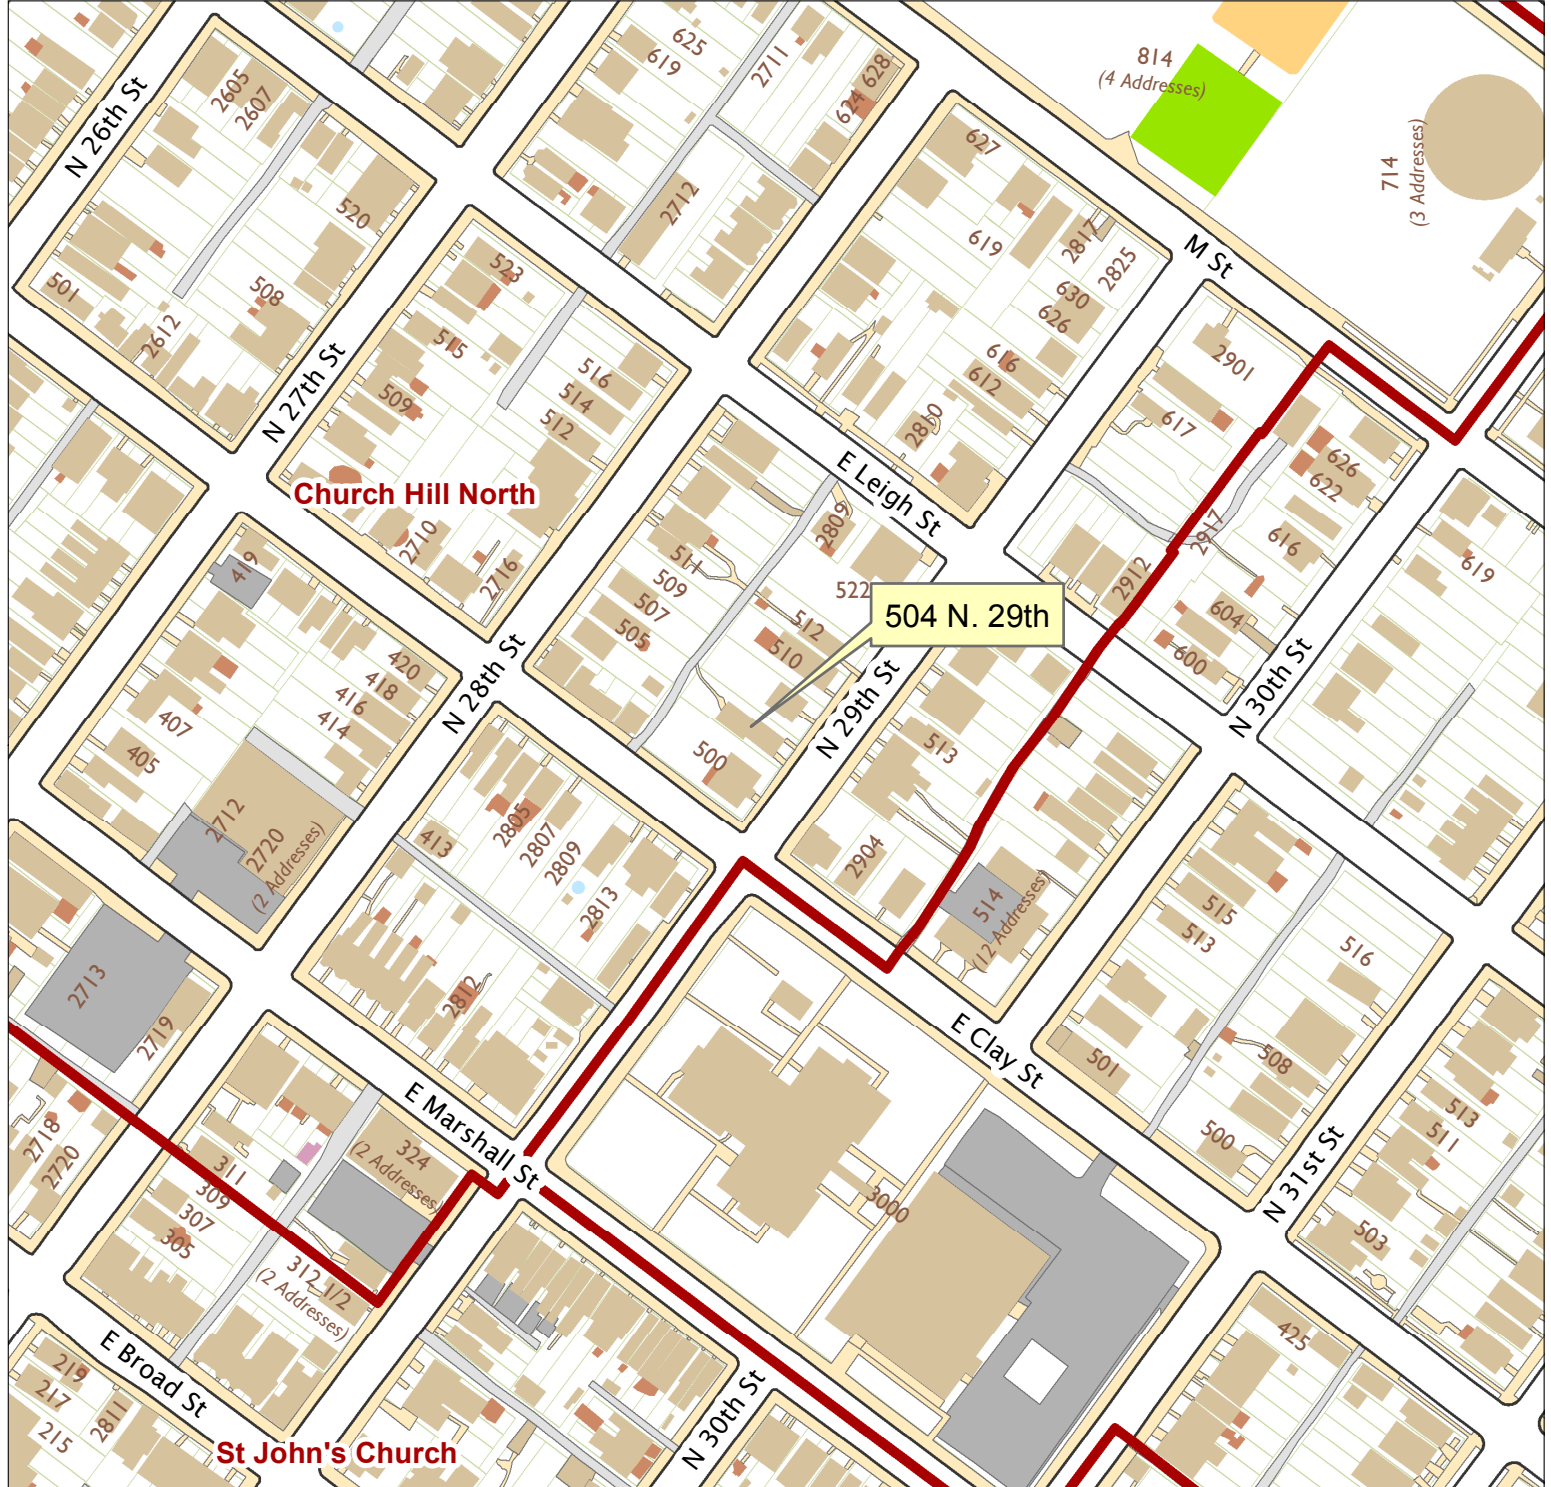

# 504 N. 29th Street

City of Richmond, VA

Geographic Information Systems

1 inch = 200 feet

Map printed by palmquwd on 2016.11.16.

Document Path: G:\PDR\Planning & Preservation\CAR\Applications\Base Maps\Base Map.mxd

Disclaimer:

The City of Richmond assumes no liability either for any errors, omissions, or inaccuracies in the information provided regardless of the cause of such or for any decision made, action taken, or action not taken by the user in reliance upon any maps or information provided herein.

Location Reference