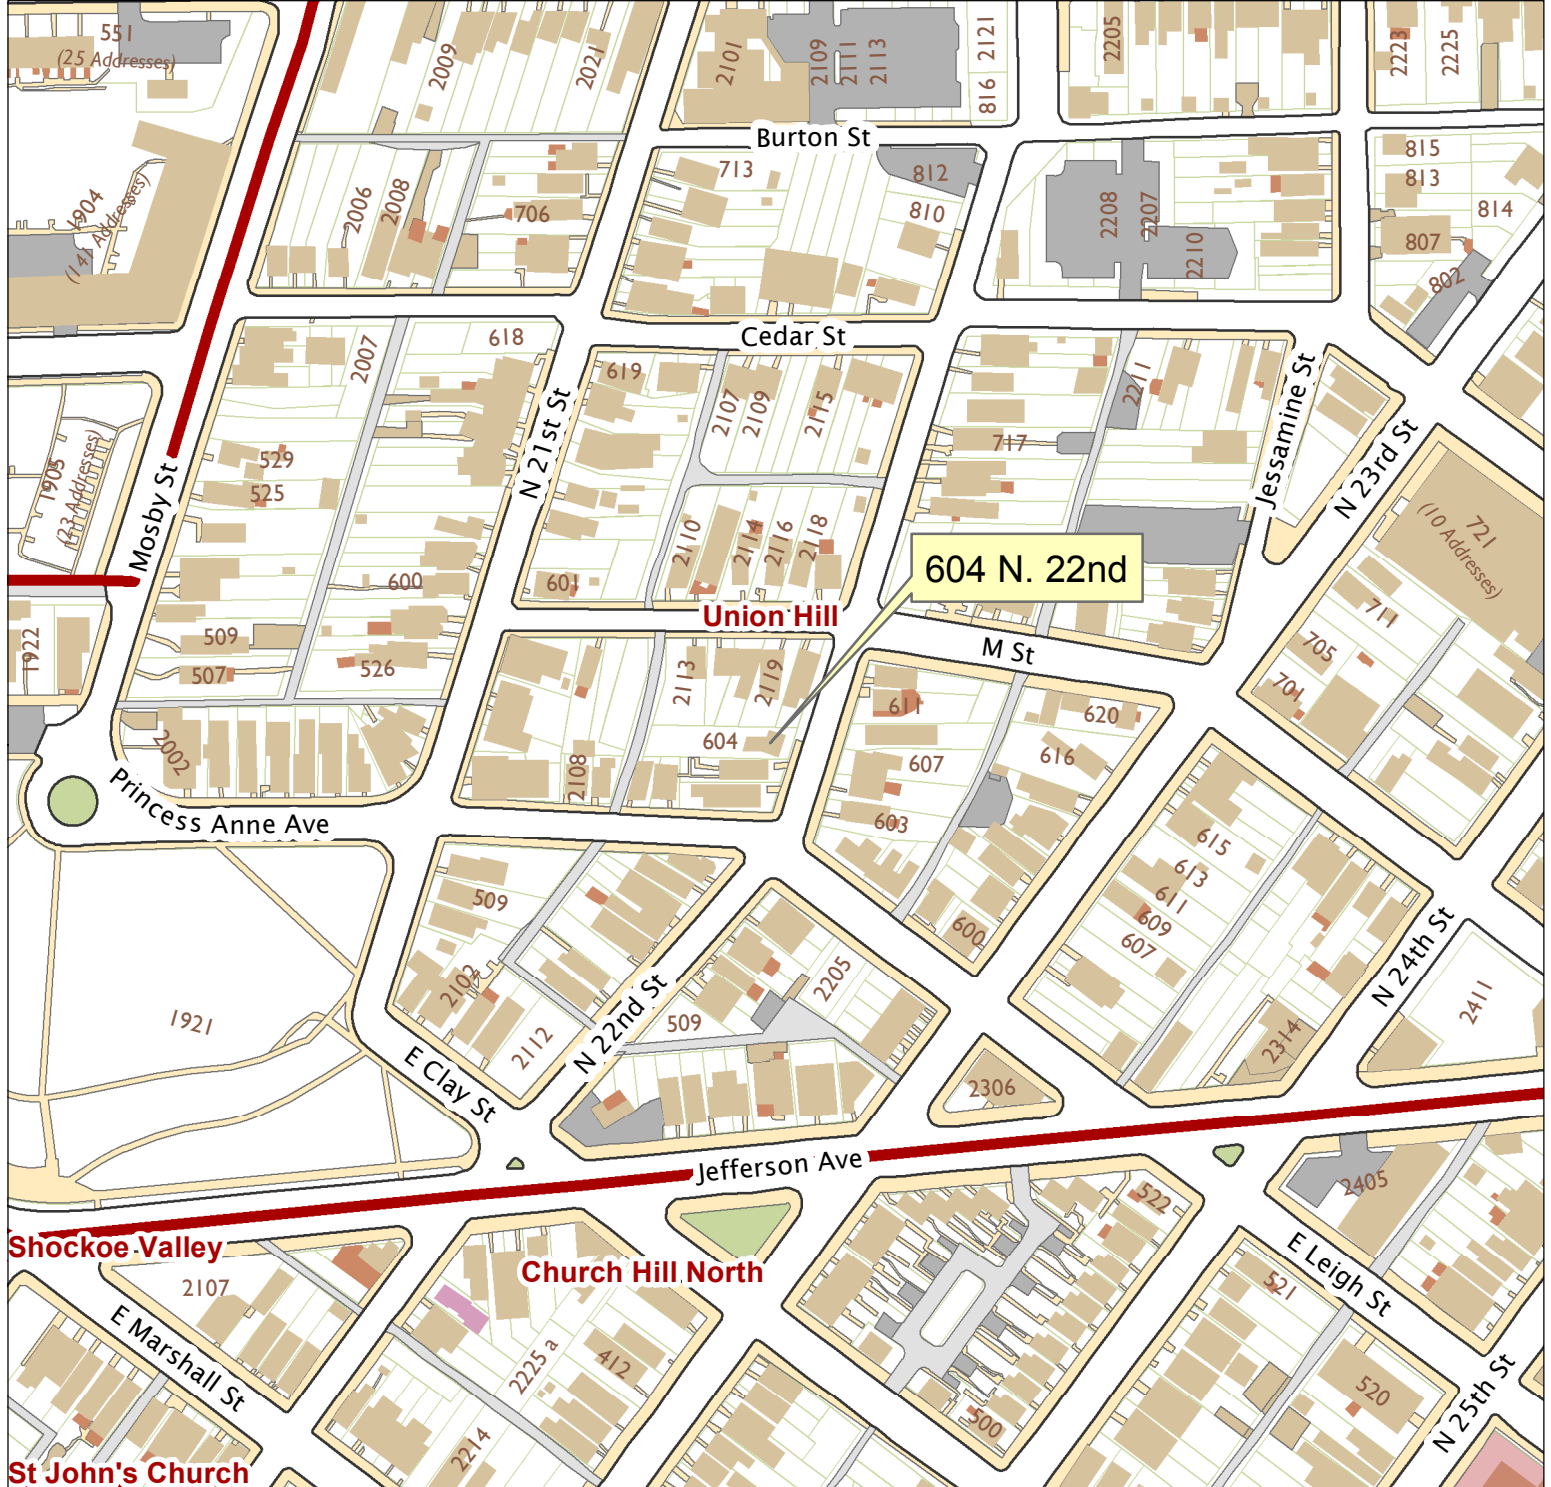

604 N. 22nd Street

City of Richmond, VA

Geographic Information Systems

Map printed by palmquwd on 2016.06.15.

Document Path: G:\PDR\Planning & Preservation\CAR\Applications\Base Maps\Base Map.mxd

Disclaimer:
The City of Richmond assumes no liability either for any errors, omissions, or inaccuracies in the information provided regardless of the cause of such or for any decision made, action taken, or action not taken by the user in reliance upon any maps or information provided herein.