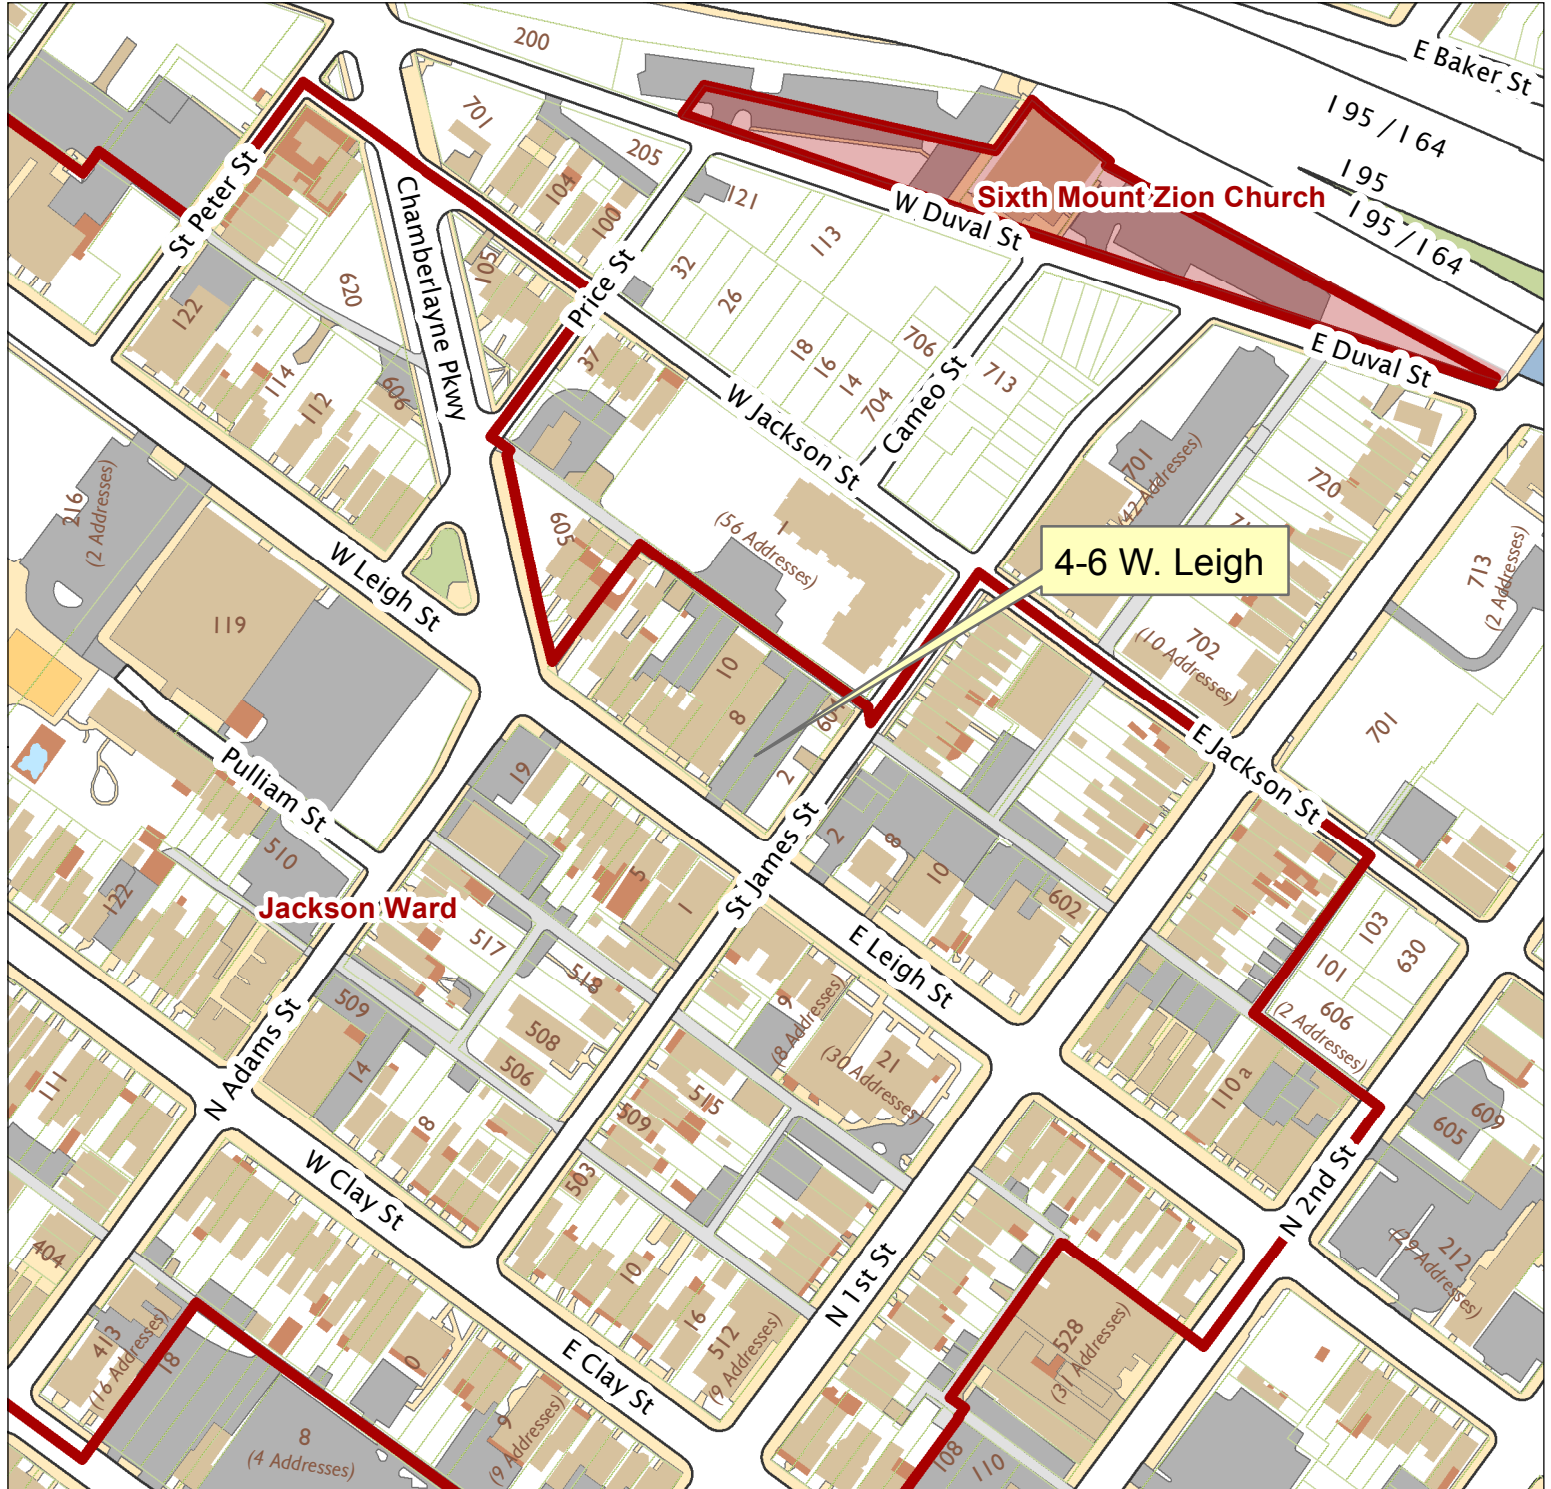

4-6 W. Leigh Street

City of Richmond, VA

Geographic Information Systems

4-6 W. Leigh

Sixth Mount Zion Church

Jackson Ward

1 inch = 200 feet

Map printed by jonescl2 on 2018.11.07.

Document Path: G:\PDR\Planning & Preservation\CAR\Meetings\00 Current Meeting\Base Maps\Tools\Base Map.mxd

Disclaimer:
The City of Richmond assumes no liability either for any errors, omissions, or inaccuracies in the information provided regardless of the cause of such or for any decision made, action taken, or action not taken by the user in reliance upon any maps or information provided herein.

Location Reference