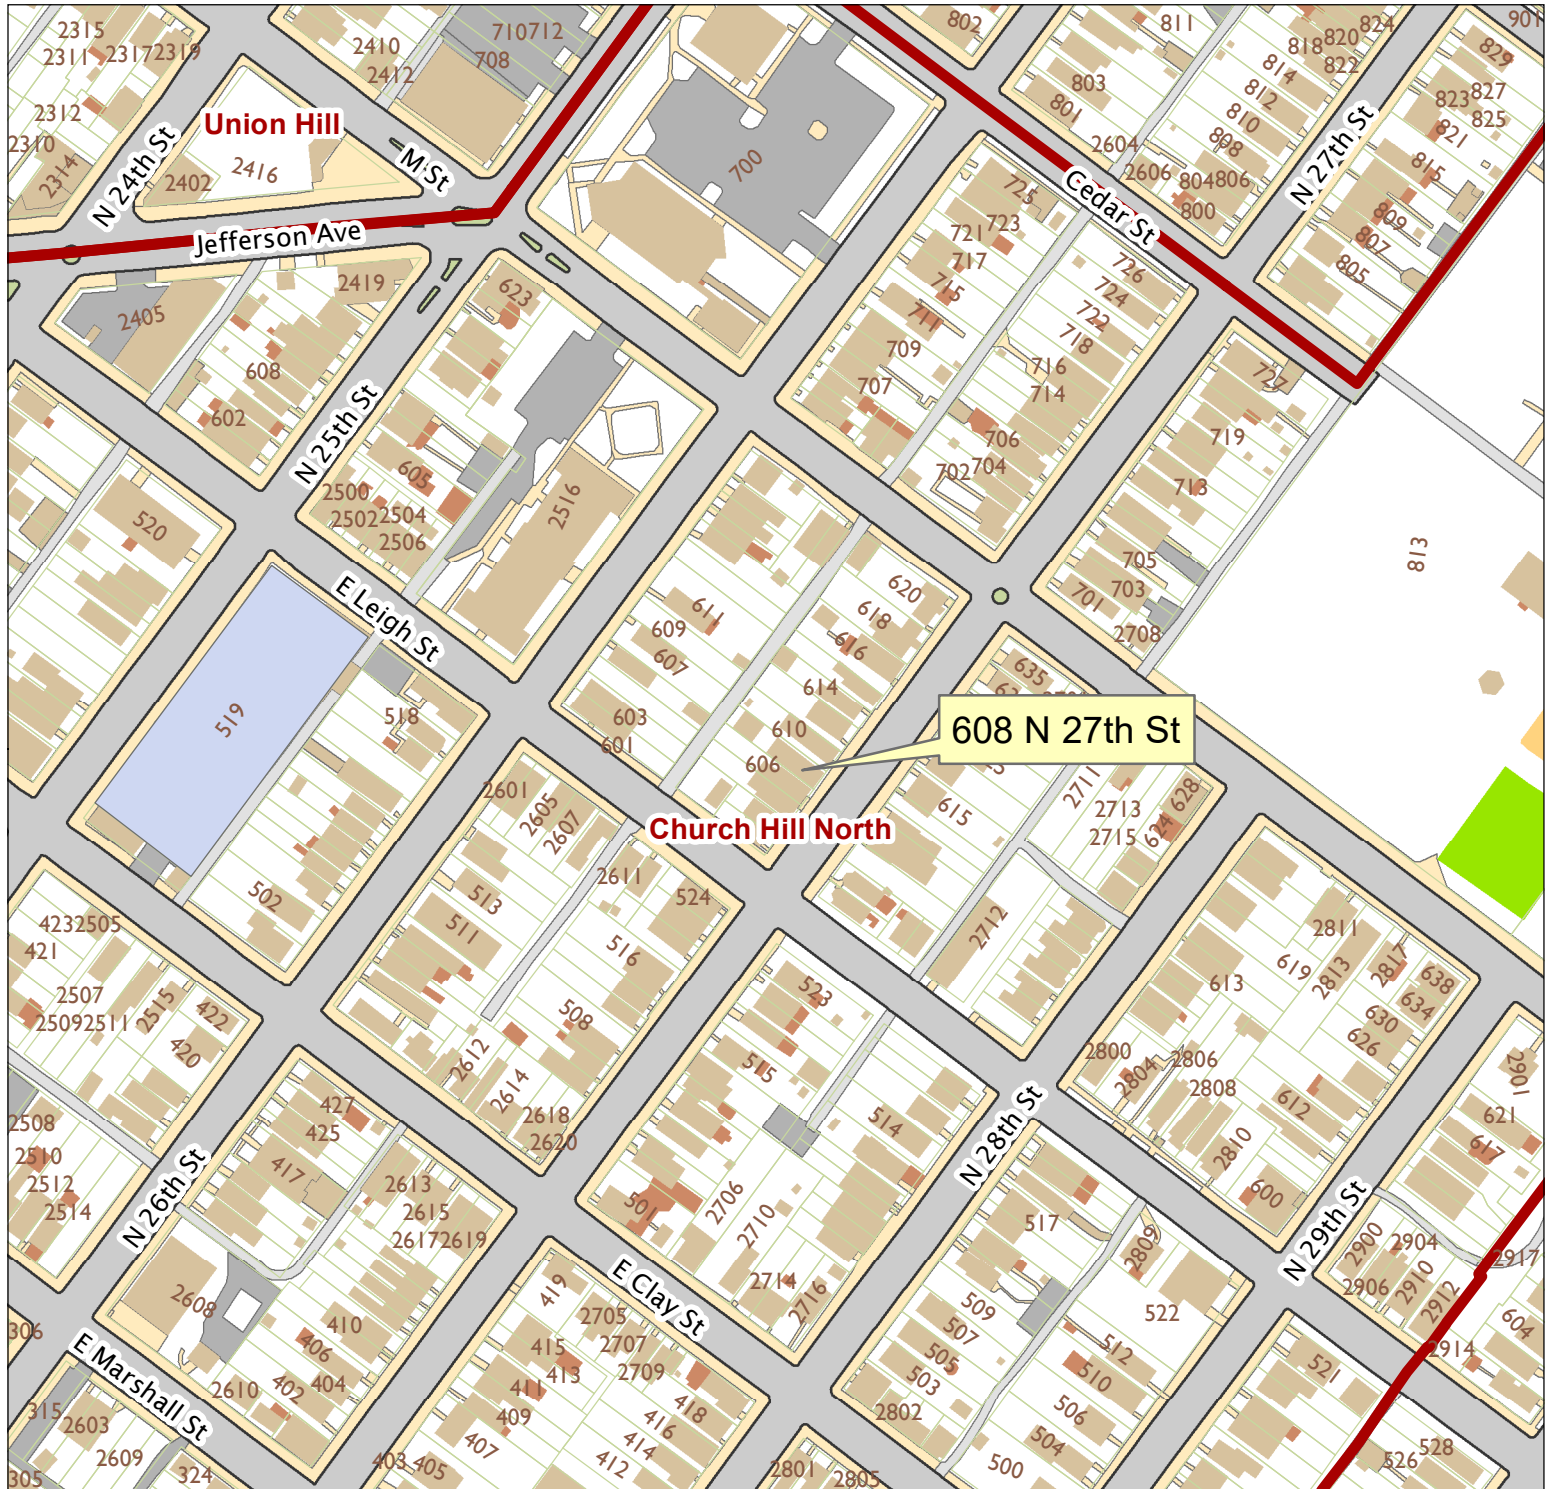

608 North 27th Street

City of Richmond, VA

Geographic Information Systems

Map printed by jonesl2 on 2019.03.07.

Document Path: G:\PDR\Planning & Preservation\CAR\Meetings\00 Current Meeting\Base Maps\Tools\Base Map.mxd

Disclaimer:
The City of Richmond assumes no liability either for any errors, omissions, or inaccuracies in the information provided regardless of the cause of such or for any decision made, action taken, or action not taken by the user in reliance upon any maps or information provided herein.