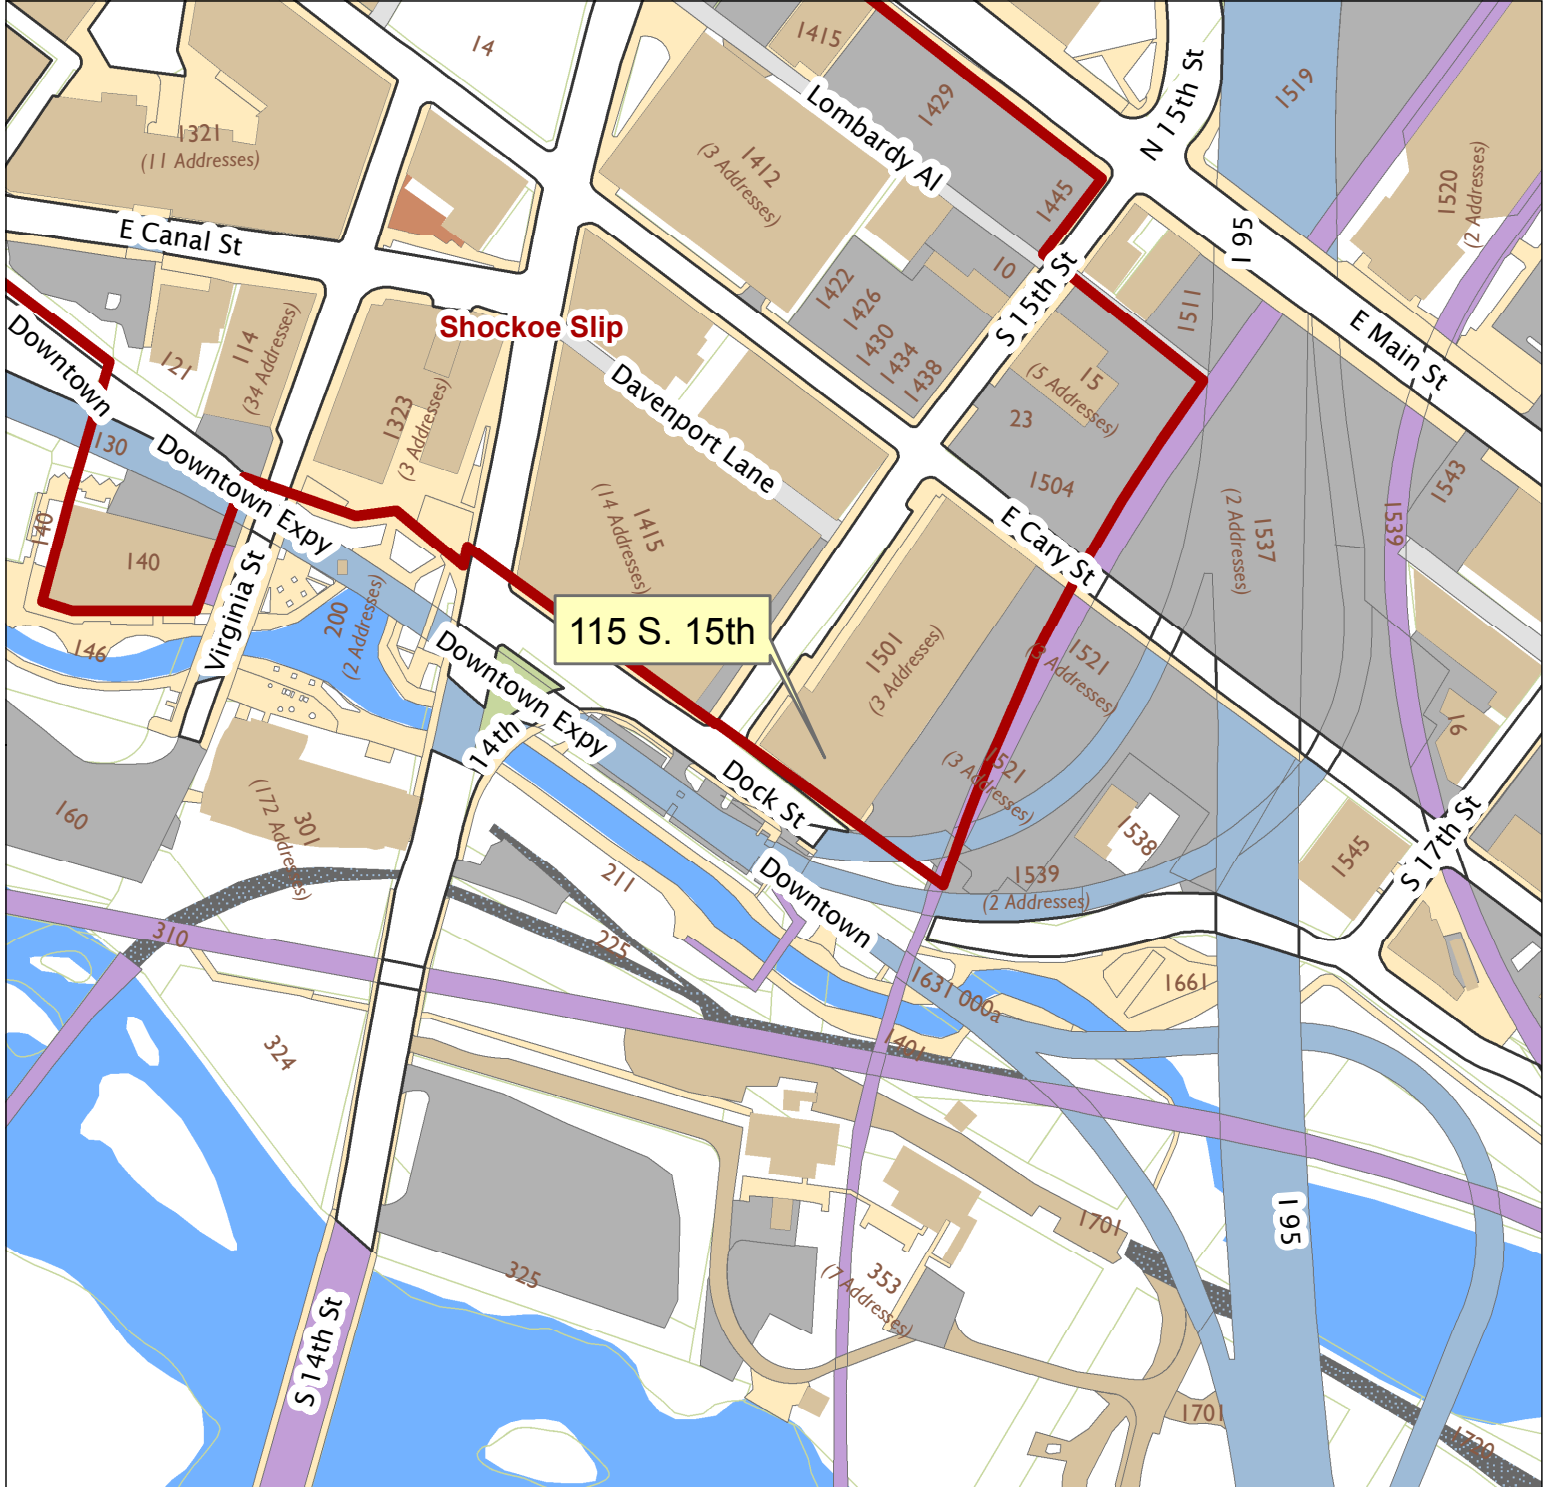

# 115 S. 15th Street

City of Richmond, VA

Geographic Information Systems

115 S. 15th

Shockoe Slip

1 inch = 200 feet

Map printed by palmquwd on 2015.04.16.

Document Path: G:\PDR\Planning & Preservation\CAR\Applications\Base Maps\Base Map.mxd

Disclaimer:

The City of Richmond assumes no liability either for any errors, omissions, or inaccuracies in the information provided regardless of the cause of such or for any decision made, action taken, or action not taken by the user in reliance upon any maps or information provided herein.

Location Reference