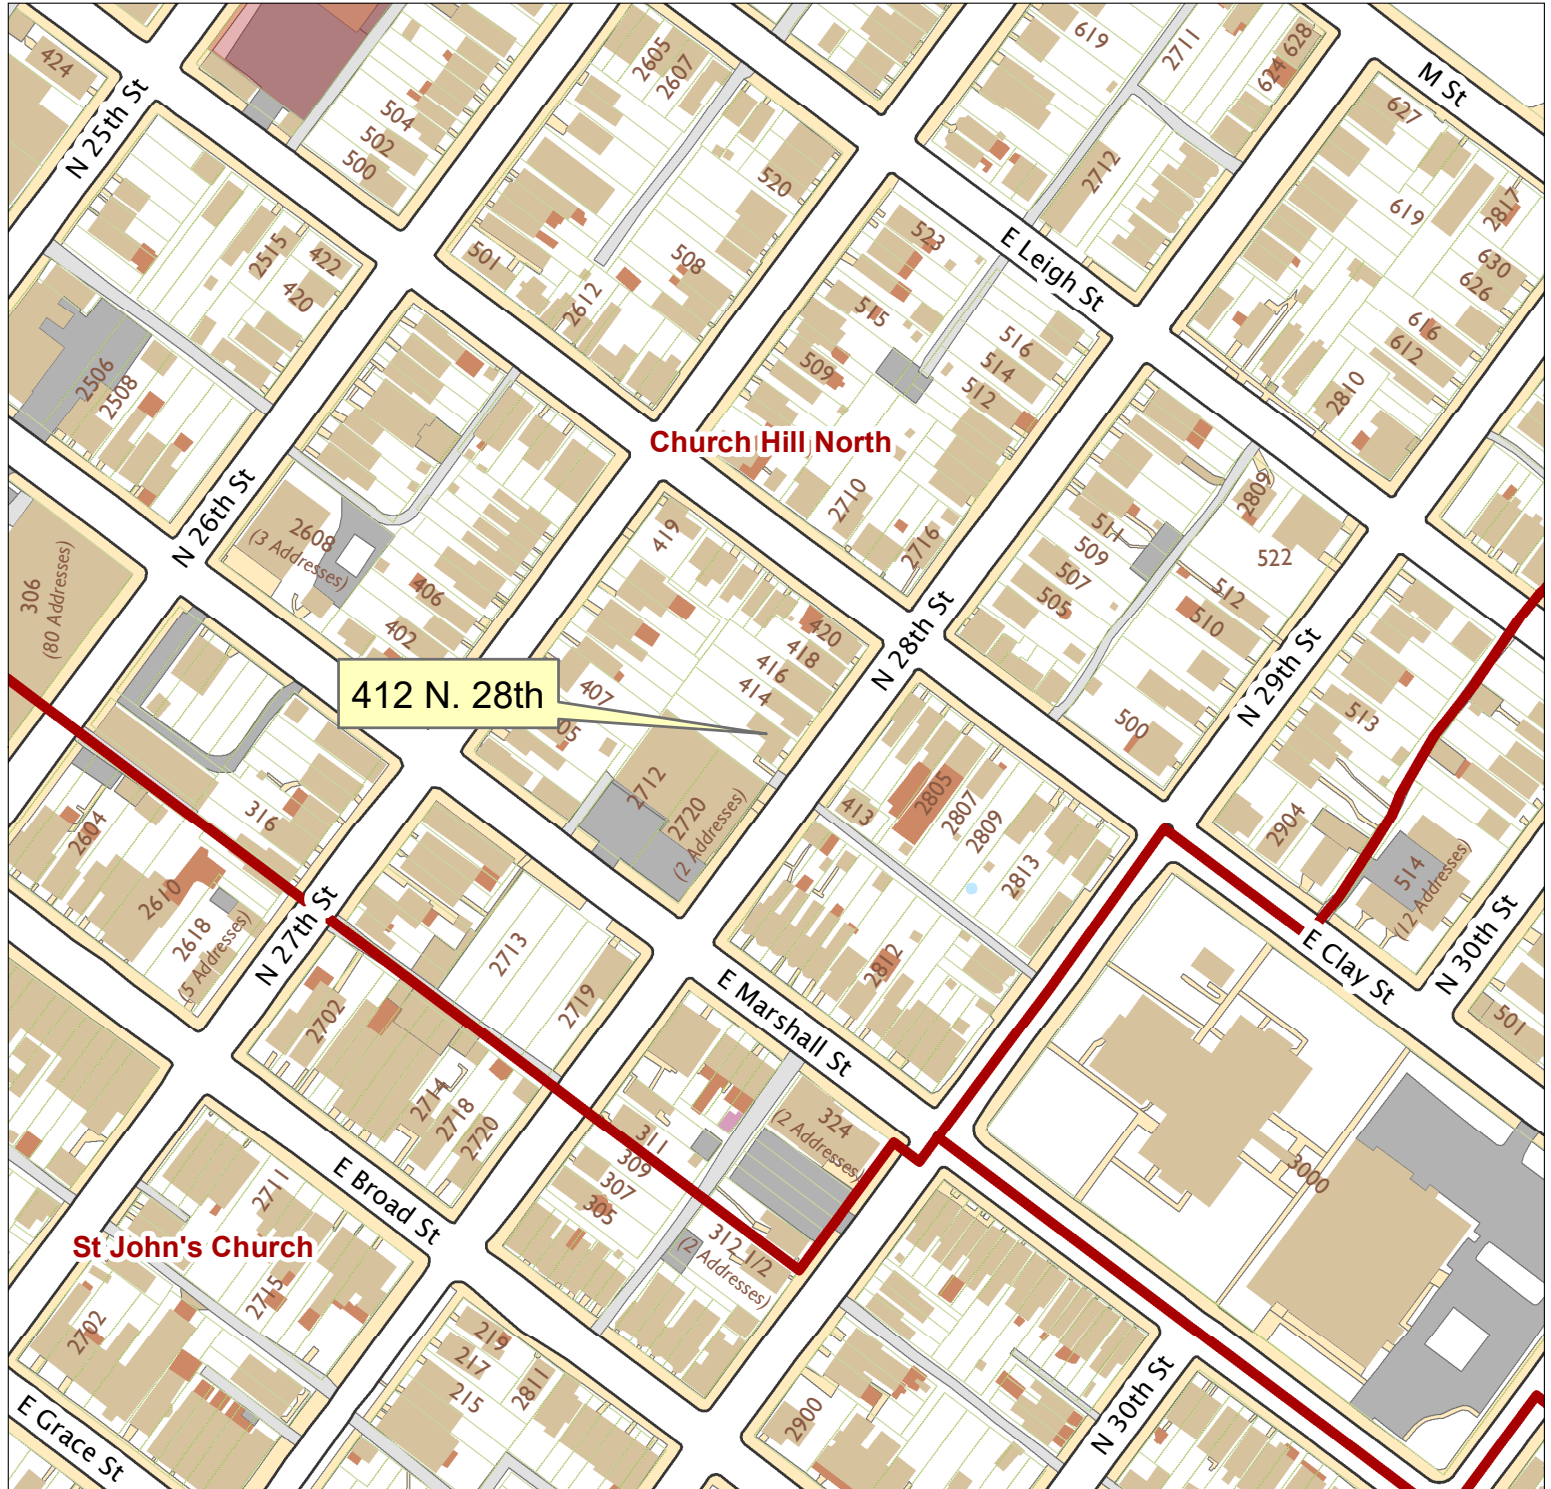

412 N. 28th Street

City of Richmond, VA

Geographic Information Systems

412 N. 28th

Church Hill North

St John's Church

1 inch = 200 feet

Map printed by jeffricr on 2018.08.17.

Document Path: \\Dit-file02-pv\commdev\$\PDR\Planning & Preservation\CAR\Applications\Base Maps\Base Map.mxd

Disclaimer:
The City of Richmond assumes no liability either for any errors, omissions, or inaccuracies in the information provided regardless of the cause of such or for any decision made, action taken, or action not taken by the user in reliance upon any maps or information provided herein.

Location Reference