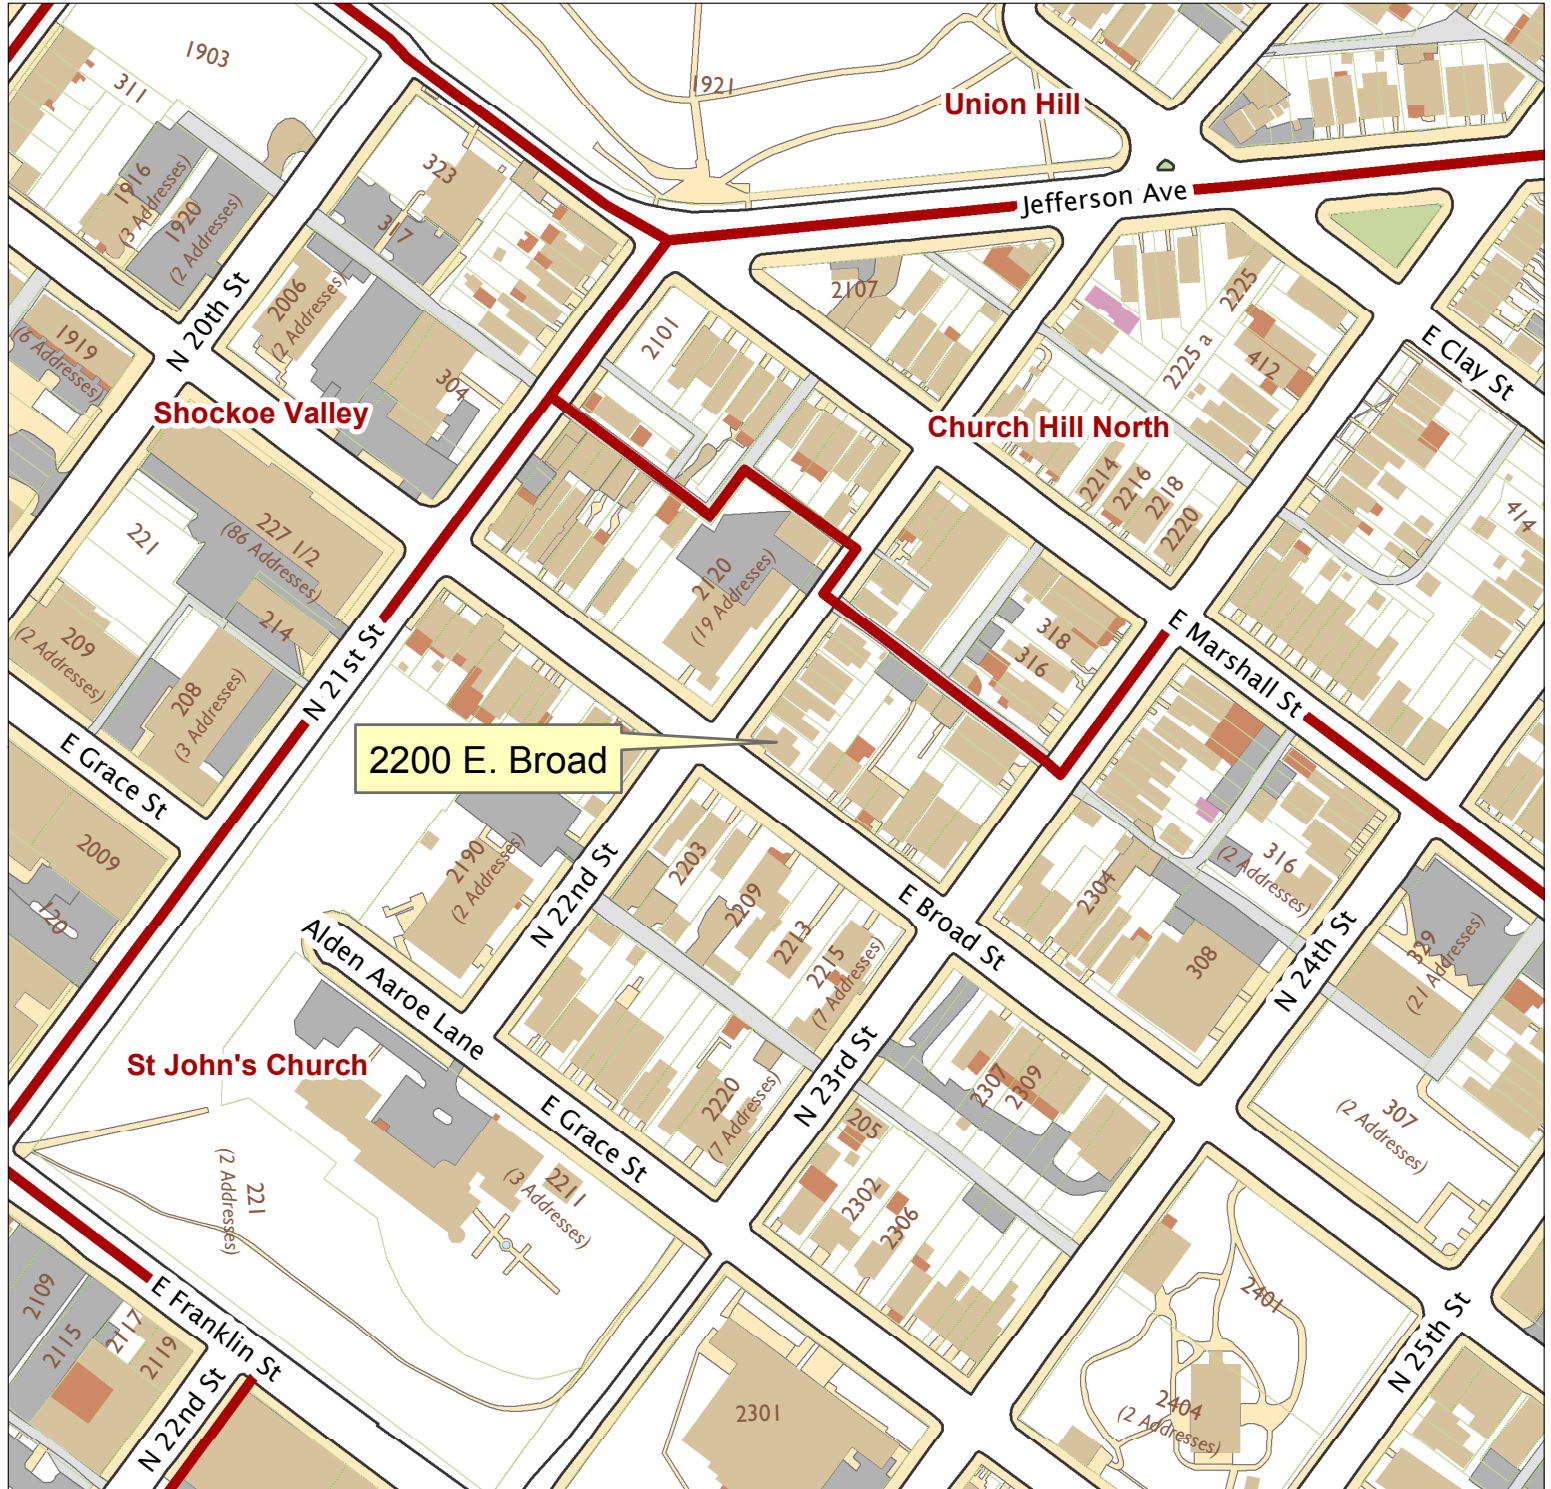

2200 E. Broad Street

City of Richmond, VA

Geographic Information Systems

2200 E. Broad

1 inch = 200 feet

Map printed by jeffricr on 2017.10.06.

Document Path: \\Dit-file02-pv\commdev\$\PDR\Planning & Preservation\CAR\Applications\Base Maps\Base Map.mxd

Disclaimer:
The City of Richmond assumes no liability either for any errors, omissions, or inaccuracies in the information provided regardless of the cause of such or for any decision made, action taken, or action not taken by the user in reliance upon any maps or information provided herein.

Location Reference