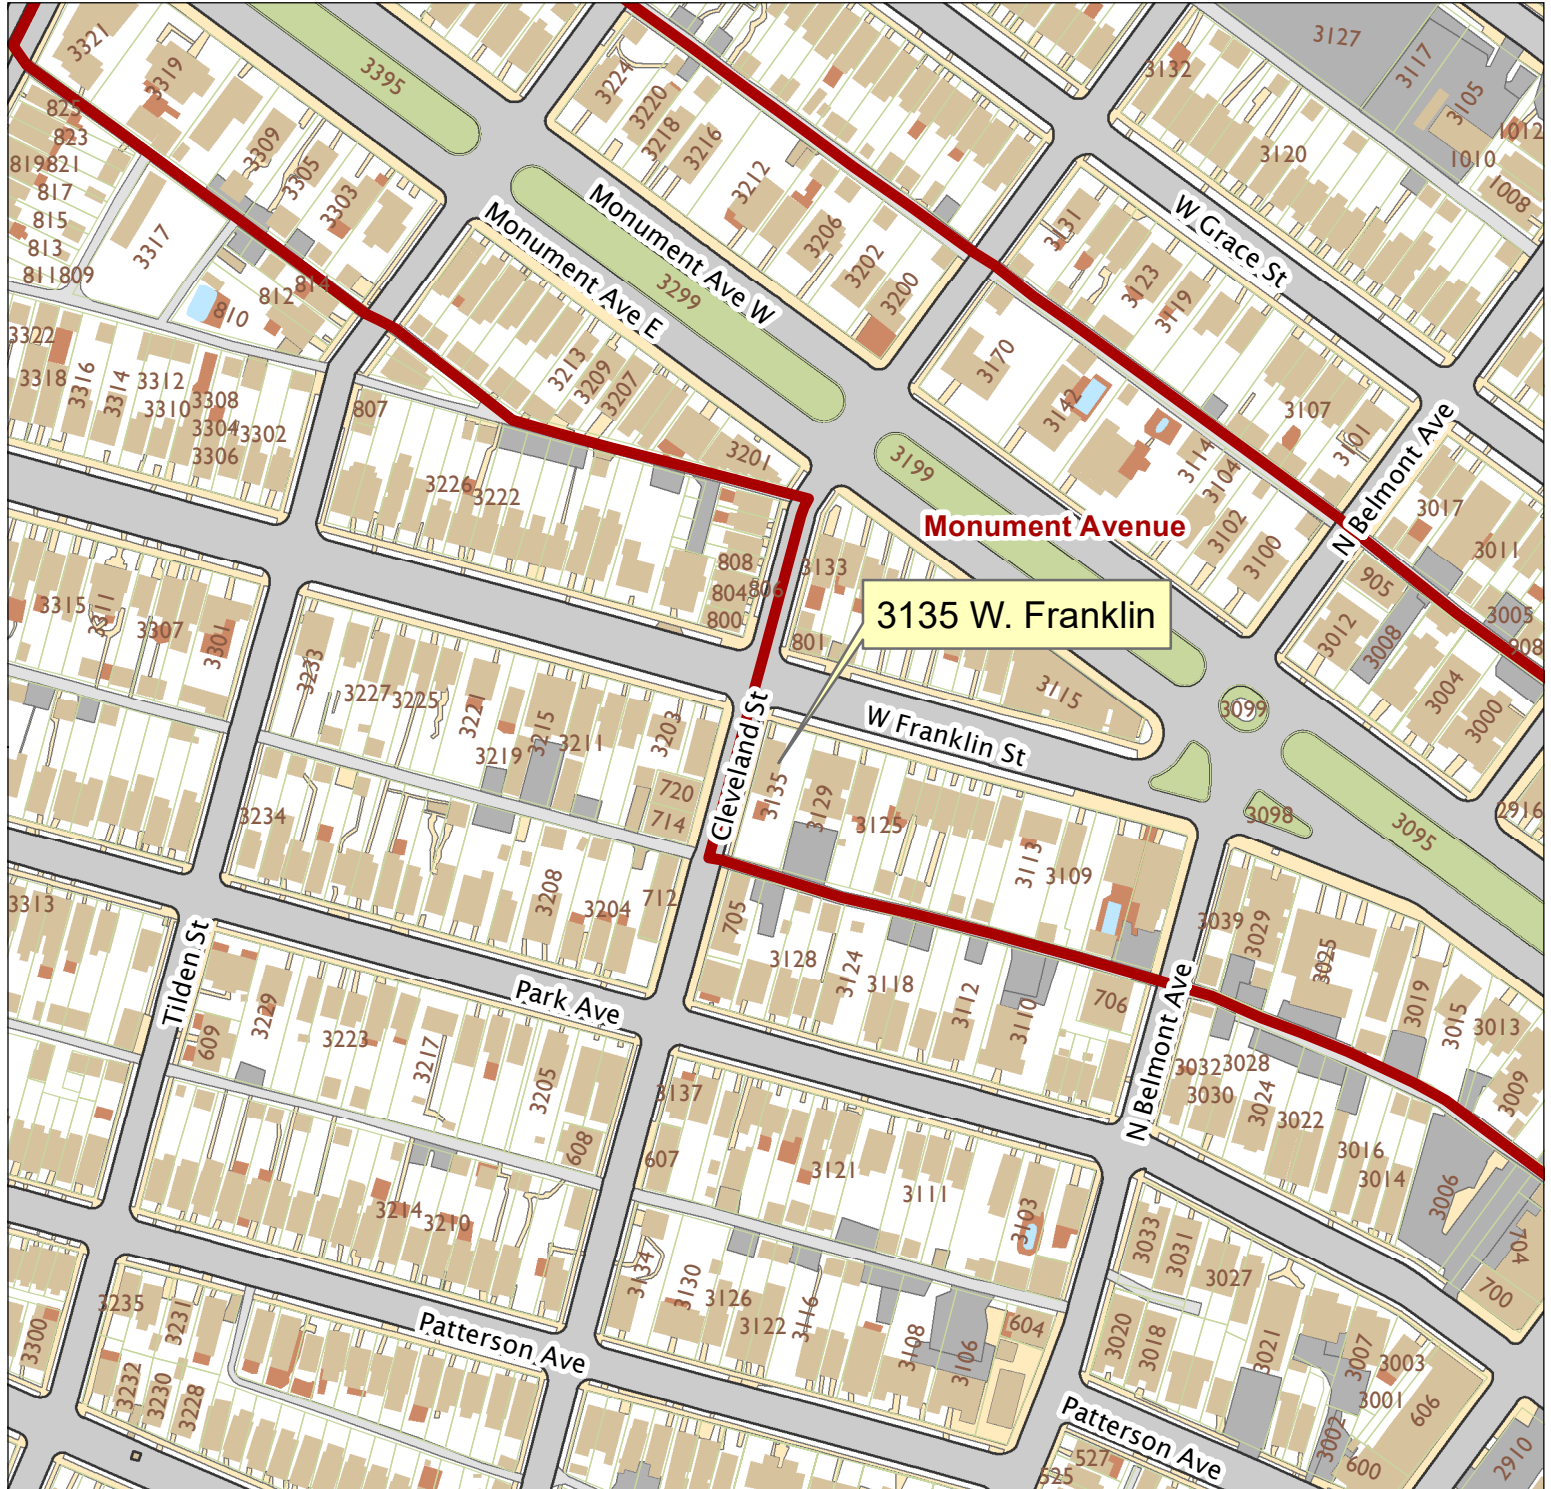

3135 West Franklin Street

City of Richmond, VA

Geographic Information Systems

1 inch = 200 feet

Location Reference

Map printed by jonesl2 on 2019.03.07.

Document Path: G:\PDR\Planning & Preservation\CAR\Meetings\00 Current Meeting\Base Maps\Tools\Base Map.mxd

Disclaimer:

The City of Richmond assumes no liability either for any errors, omissions, or inaccuracies in the information provided regardless of the cause of such or for any decision made, action taken, or action not taken by the user in reliance upon any maps or information provided herein.