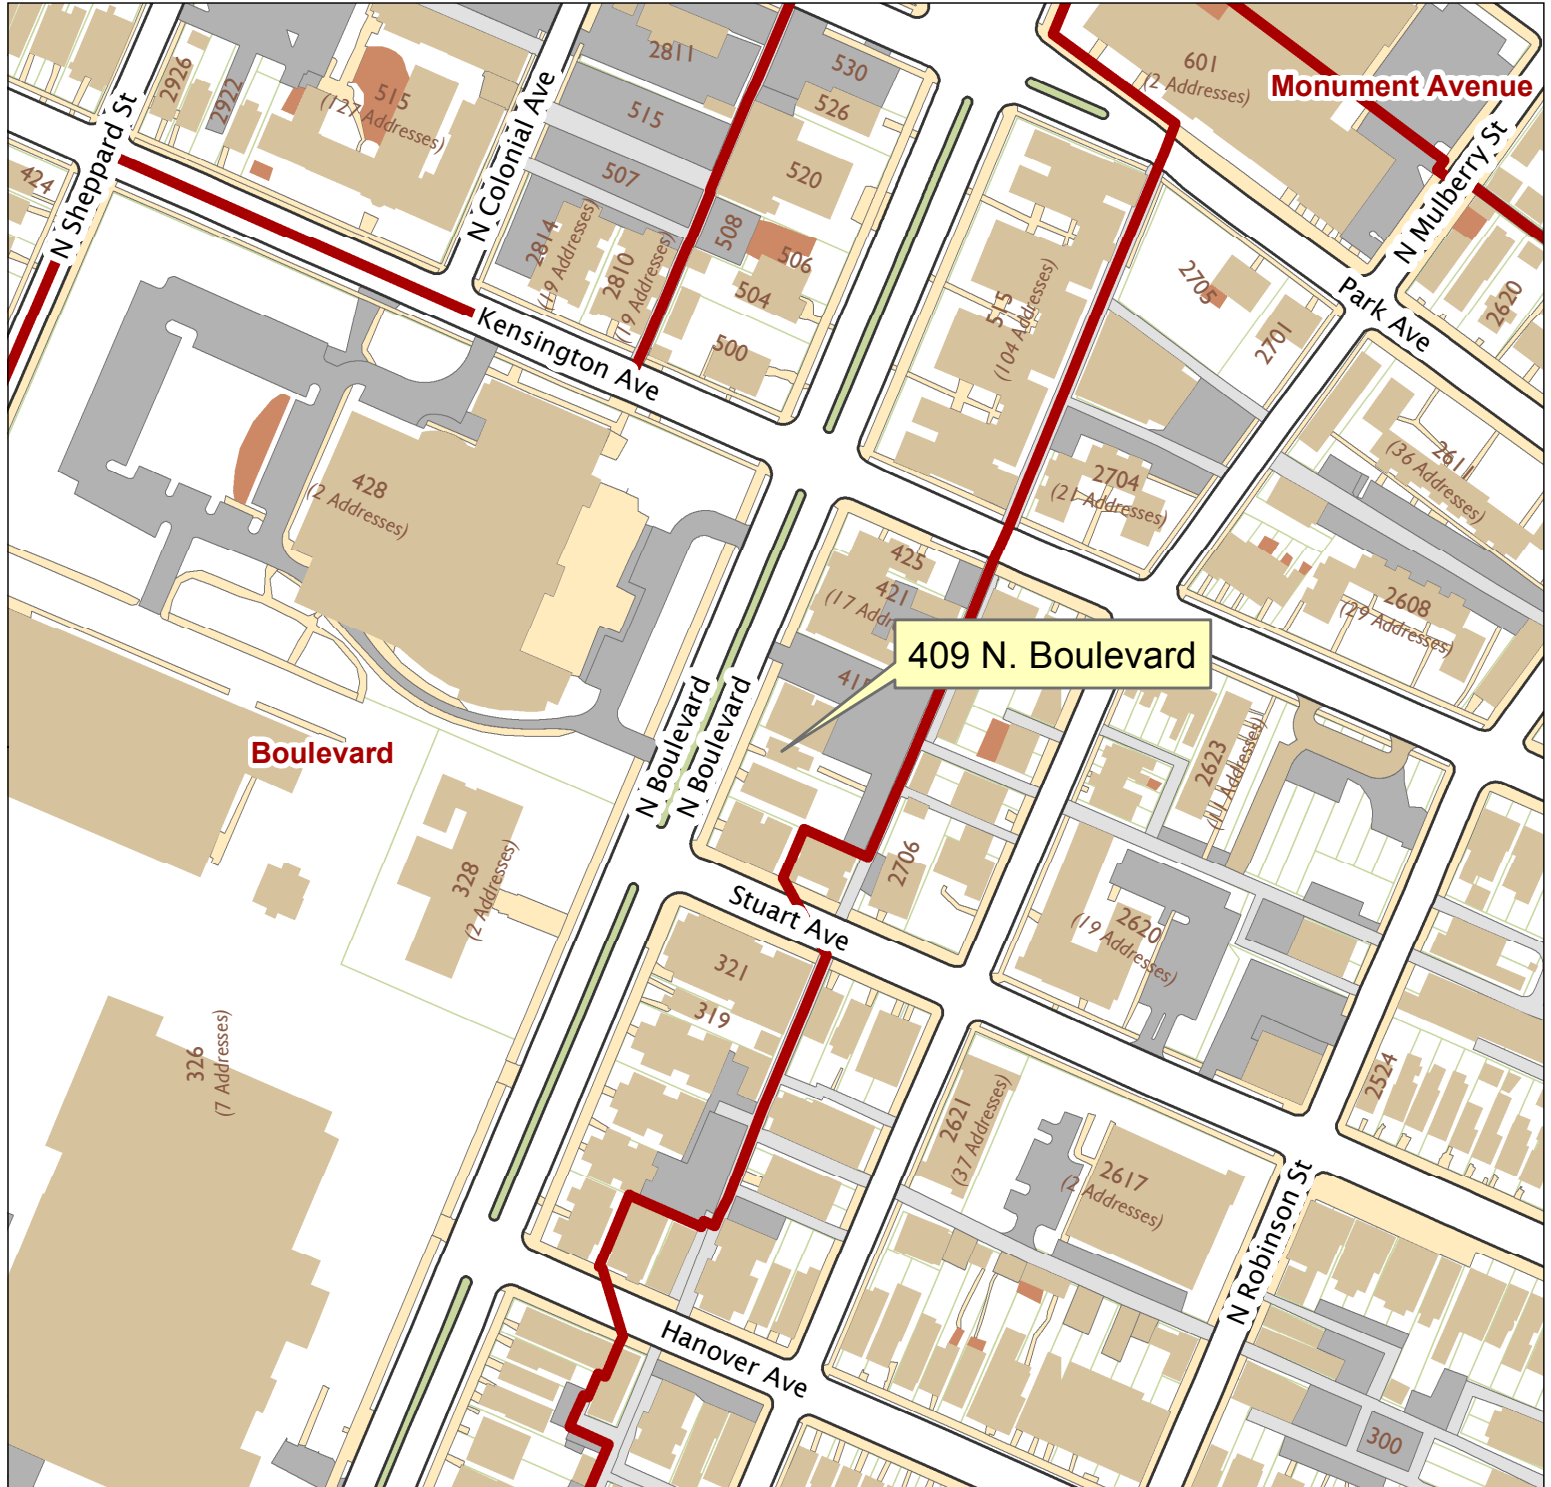

409 N. Boulevard

City of Richmond, VA

Geographic Information Systems

1 inch = 200 feet

Map printed by palmquwd on 2016.09.13.

Document Path: G:\PDR\Planning & Preservation\CAR\Applications\Base Maps\Base Map.mxd

Disclaimer:

The City of Richmond assumes no liability either for any errors, omissions, or inaccuracies in the information provided regardless of the cause of such or for any decision made, action taken, or action not taken by the user in reliance upon any maps or information provided herein.

Location Reference