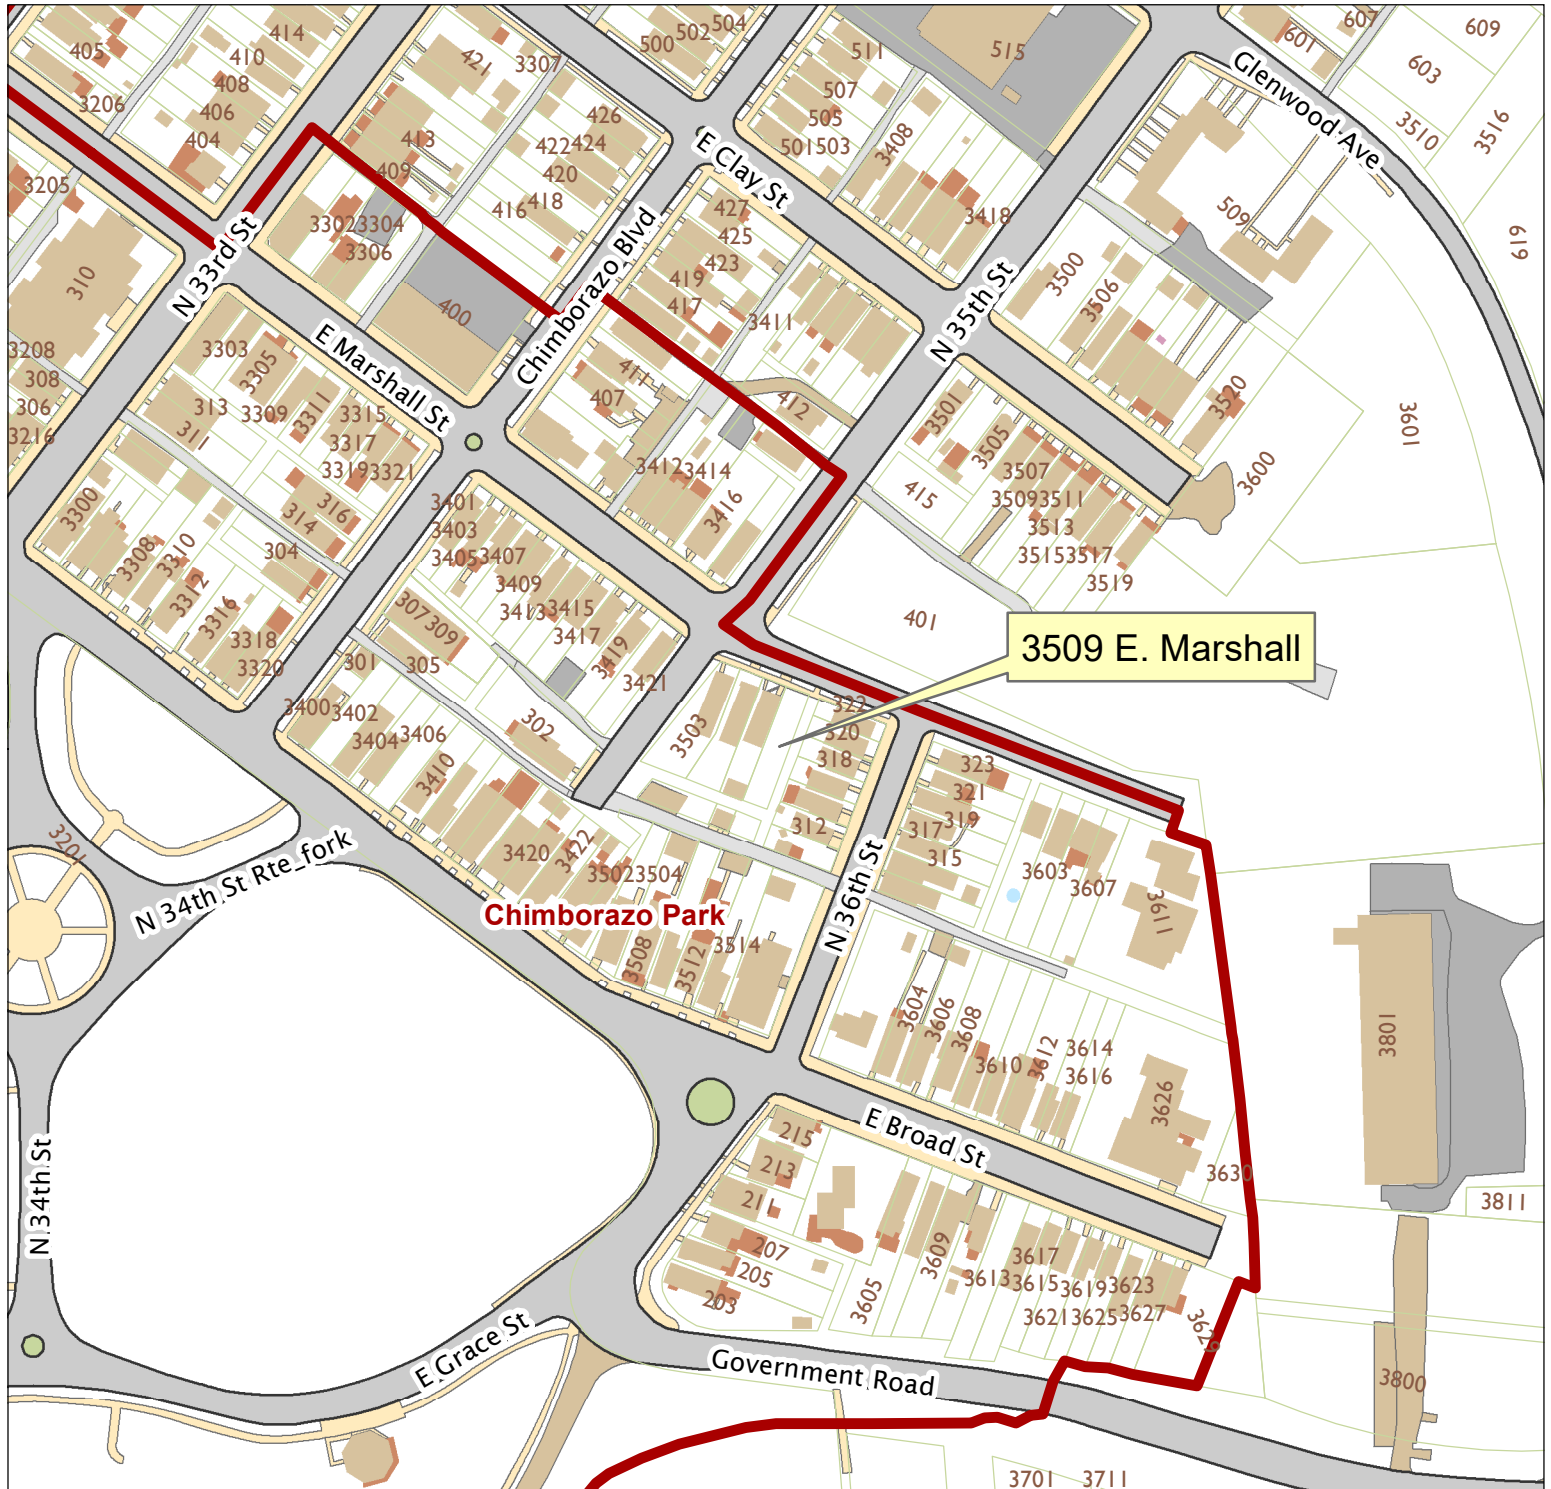

3509 East Marshall Street

City of Richmond, VA

Geographic Information Systems

Map printed by jonescl2 on 2019.03.07.

Document Path: G:\PDR\Planning & Preservation\CAR\Meetings\00 Current Meeting\Base Maps\Tools\Base Map.mxd

Disclaimer:
The City of Richmond assumes no liability either for any errors, omissions, or inaccuracies in the information provided regardless of the cause of such or for any decision made, action taken, or action not taken by the user in reliance upon any maps or information provided herein.