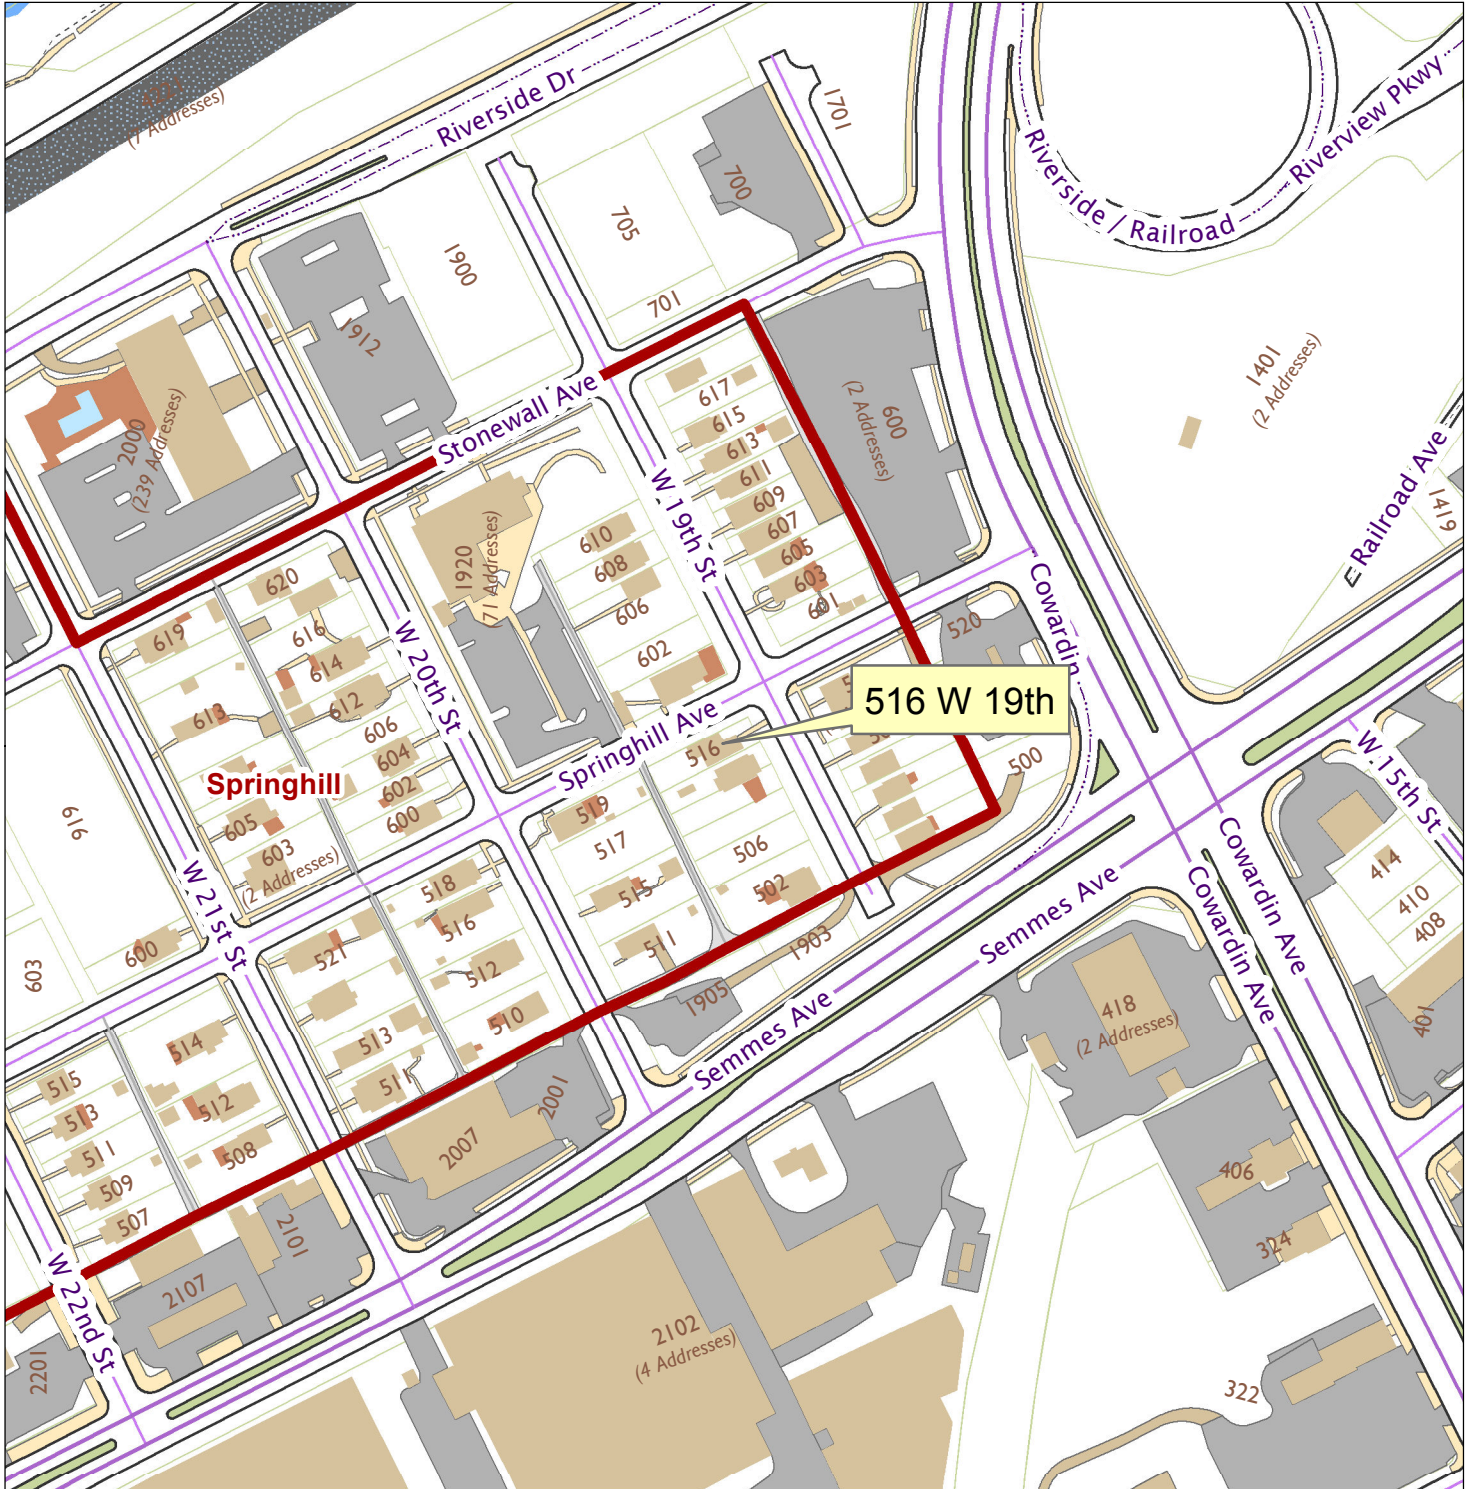

516 W 19th St

City of Richmond, VA
Geographic Information Systems

Location Reference

Map printed by palmquwd on 2014.08.14.

Document Path: G:\PDR\Planning & Preservation\CAR\Applications\Base Maps\Base Map.mxd

Disclaimer:

The City of Richmond assumes no liability either for any errors, omissions, or inaccuracies in the information provided regardless of the cause of such or for any decision made, action taken, or action not taken by the user in reliance upon any maps or information provided herein.