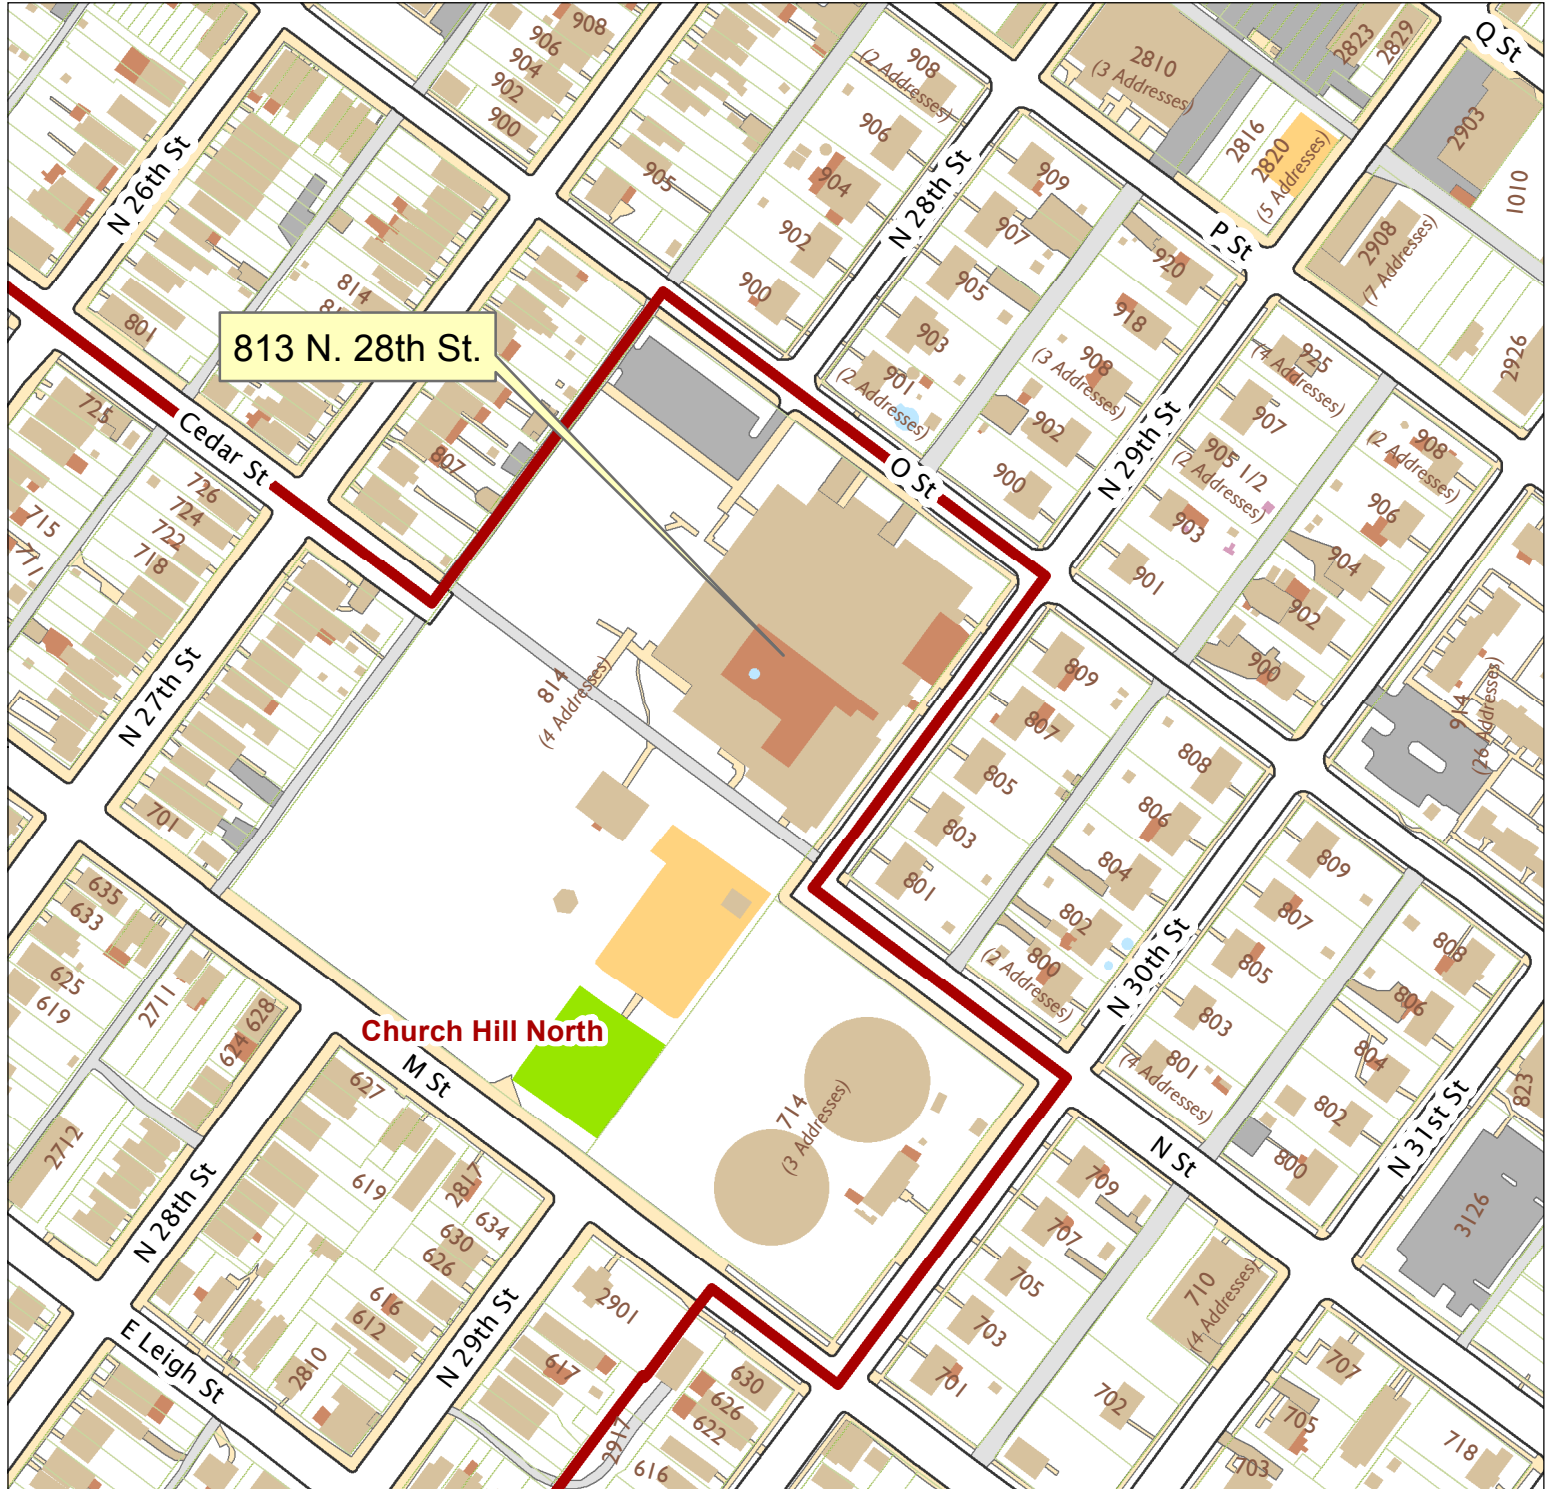

# 813 North 28th Street

City of Richmond, VA

Geographic Information Systems

813 N. 28th St.

Church Hill North

1 inch = 200 feet

Location Reference

Map printed by jonescl2 on 2019.02.13.

Document Path: G:\PDR\Planning & Preservation\CAR\Meetings\00 Current Meeting\Base Maps\Tools\Base Map.mxd

Disclaimer:  
The City of Richmond assumes no liability either for any errors, omissions, or inaccuracies in the information provided regardless of the cause of such or for any decision made, action taken, or action not taken by the user in reliance upon any maps or information provided herein.