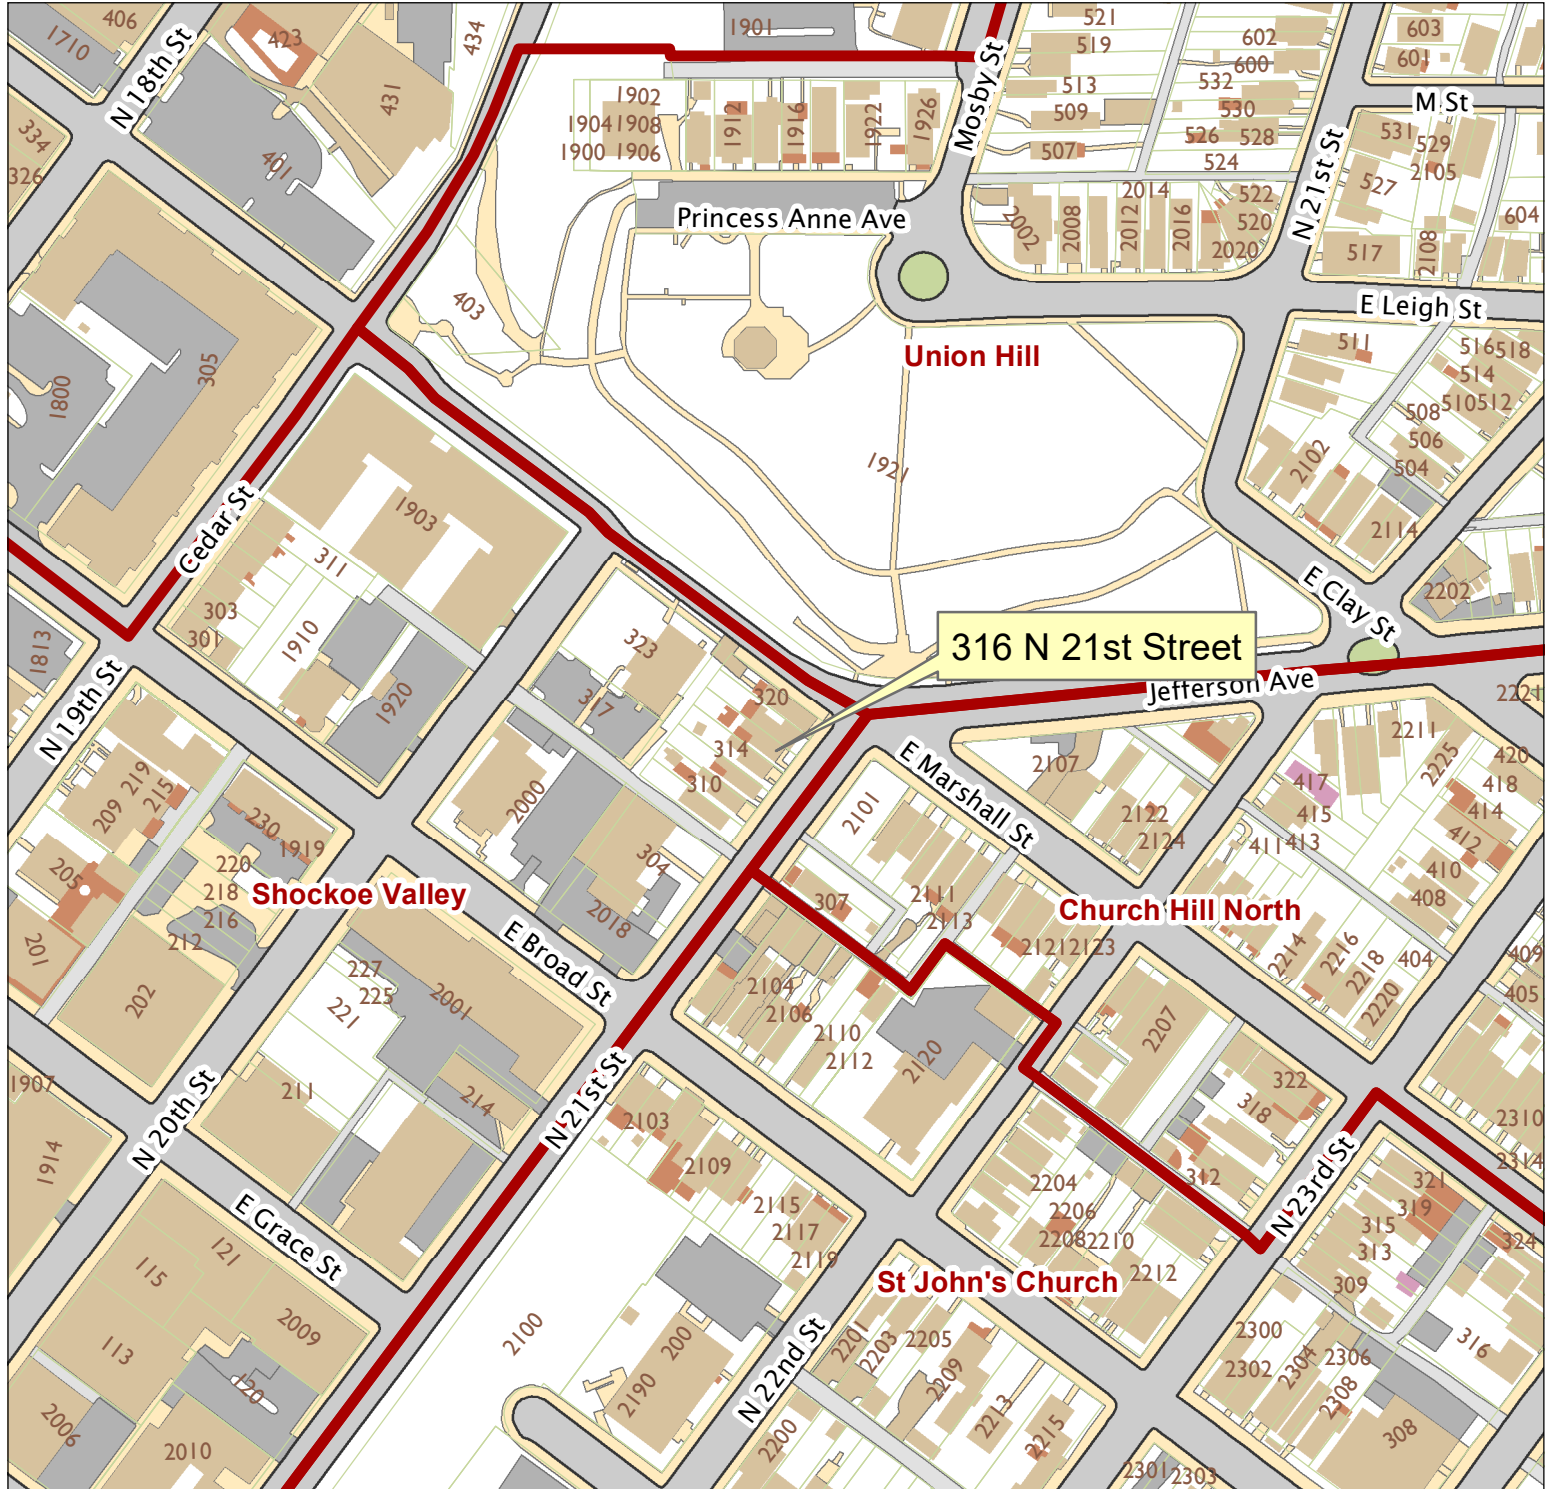

# 316 North 21st Street

City of Richmond, VA

Geographic Information Systems

1 inch = 200 feet

Map printed by jonescl2 on 2019.03.07.

Document Path: G:\PDR\Planning & Preservation\CAR\Meetings\00 Current Meeting\Base Maps\Tools\Base Map.mxd

**Disclaimer:**

The City of Richmond assumes no liability either for any errors, omissions, or inaccuracies in the information provided regardless of the cause of such or for any decision made, action taken, or action not taken by the user in reliance upon any maps or information provided herein.

Location Reference