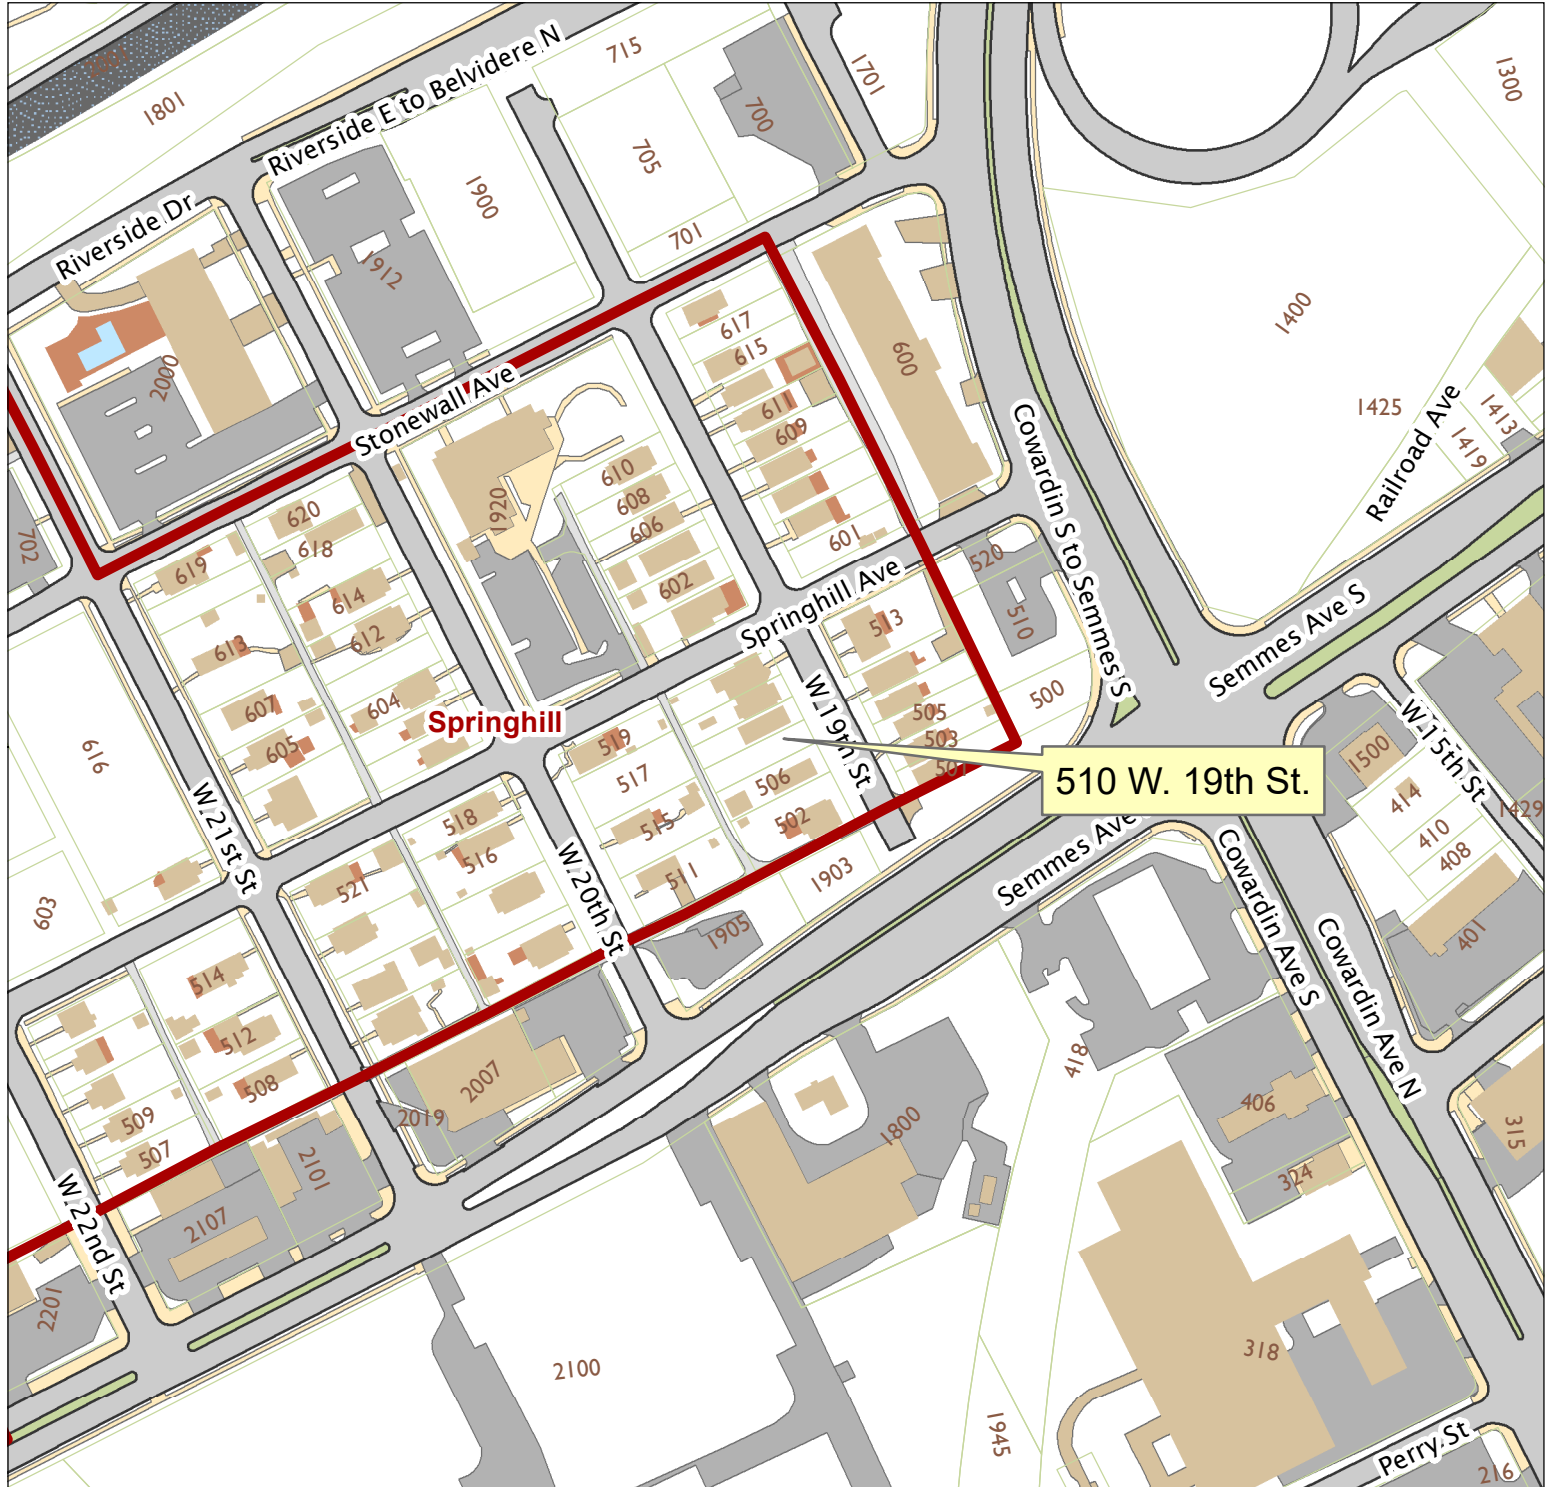

# 510 West 19th Street

City of Richmond, VA

Geographic Information Systems

1 inch = 200 feet

Map printed by jonesl2 on 2019.03.07.

Document Path: G:\PDR\Planning & Preservation\CAR\Meetings\00 Current Meeting\Base Maps\Tools\Base Map.mxd

Disclaimer:  
The City of Richmond assumes no liability either for any errors, omissions, or inaccuracies in the information provided regardless of the cause of such or for any decision made, action taken, or action not taken by the user in reliance upon any maps or information provided herein.

Location Reference