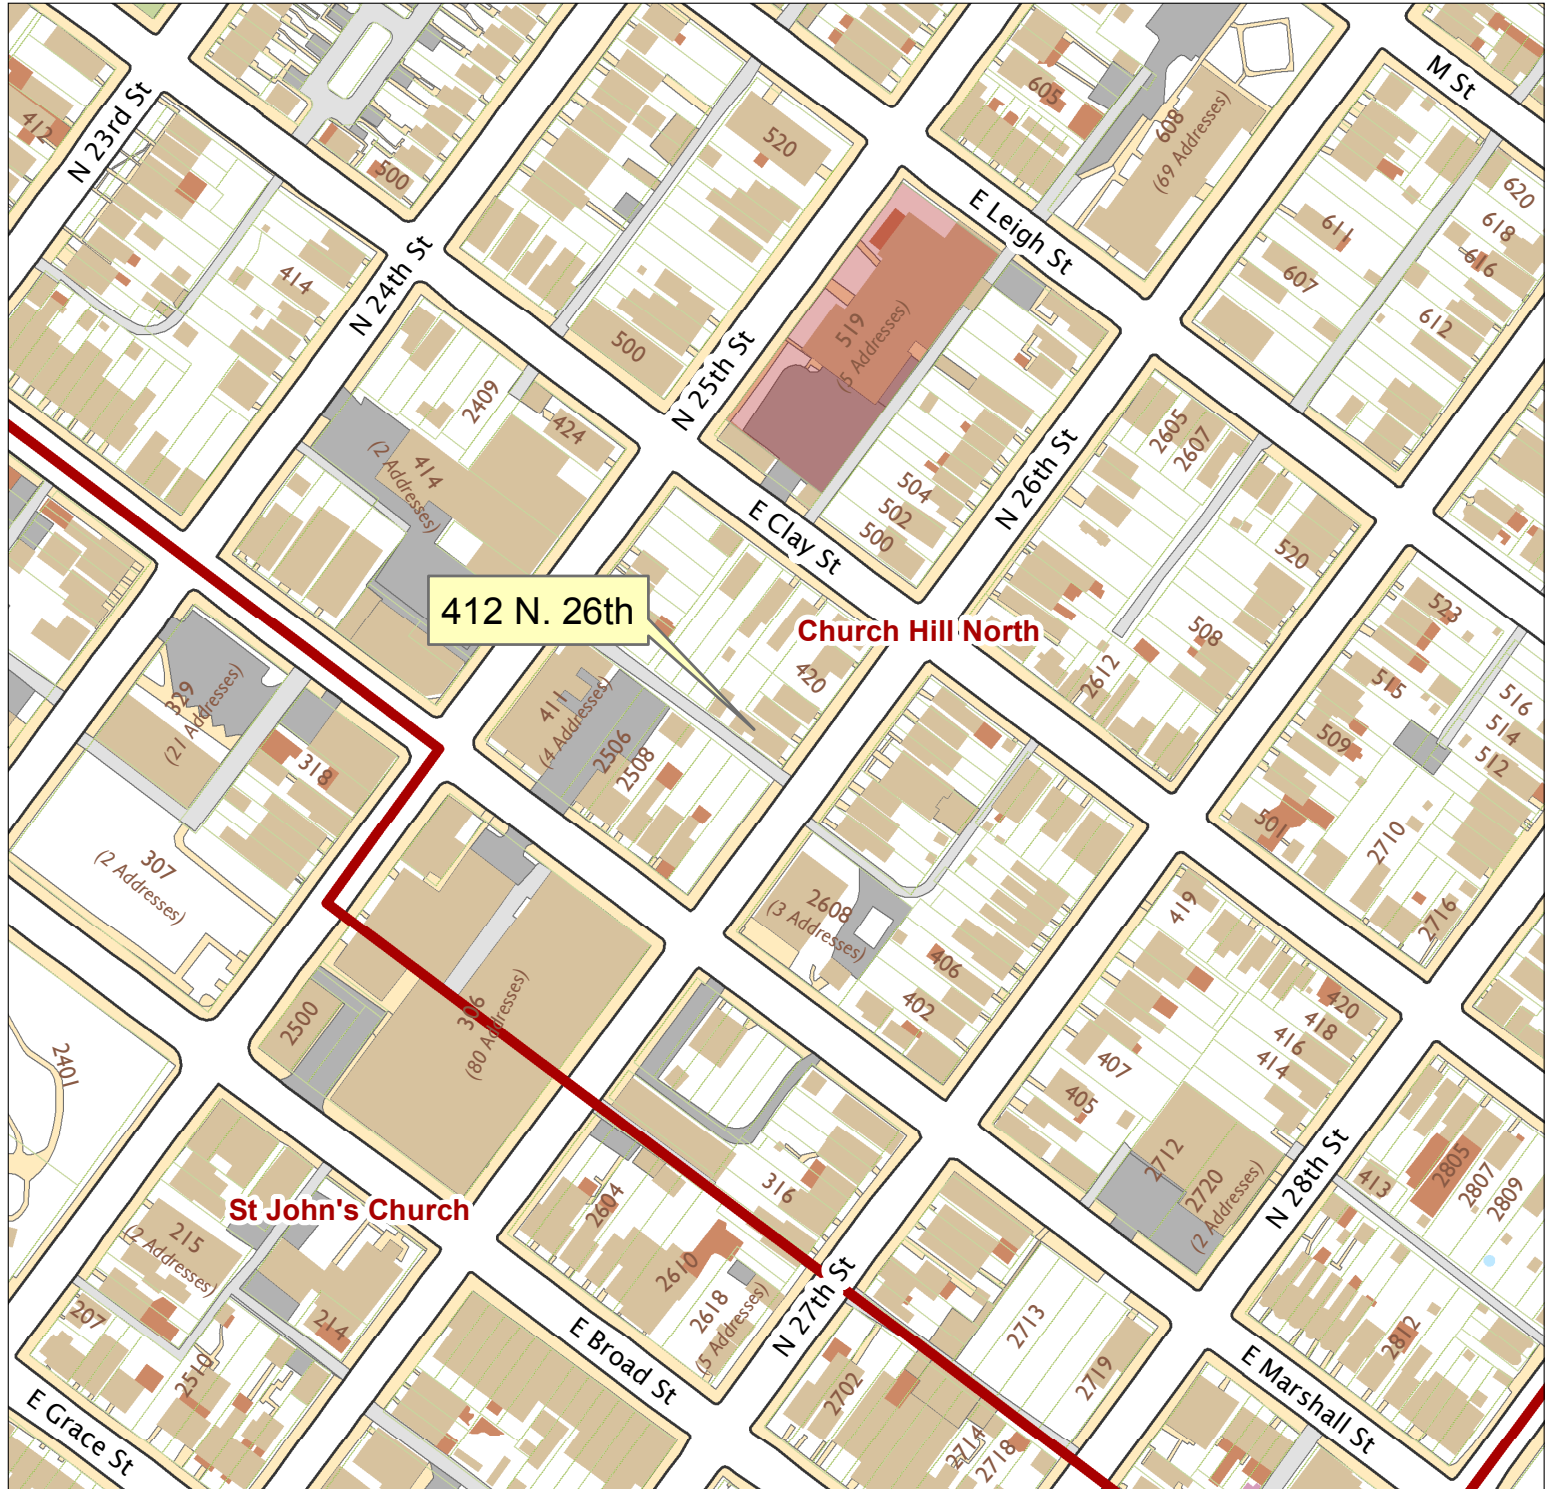

# 412 N. 26th Street

City of Richmond, VA

Geographic Information Systems

412 N. 26th

Church Hill North

St John's Church

1 inch = 200 feet

Map printed by jeffricr on 2017.05.09.

Document Path: \\Dit-file02-pv\commdev\$\PDR\Planning & Preservation\CAR\Applications\Base Maps\Base Map.mxd

**Disclaimer:**

The City of Richmond assumes no liability either for any errors, omissions, or inaccuracies in the information provided regardless of the cause of such or for any decision made, action taken, or action not taken by the user in reliance upon any maps or information provided herein.

Location Reference