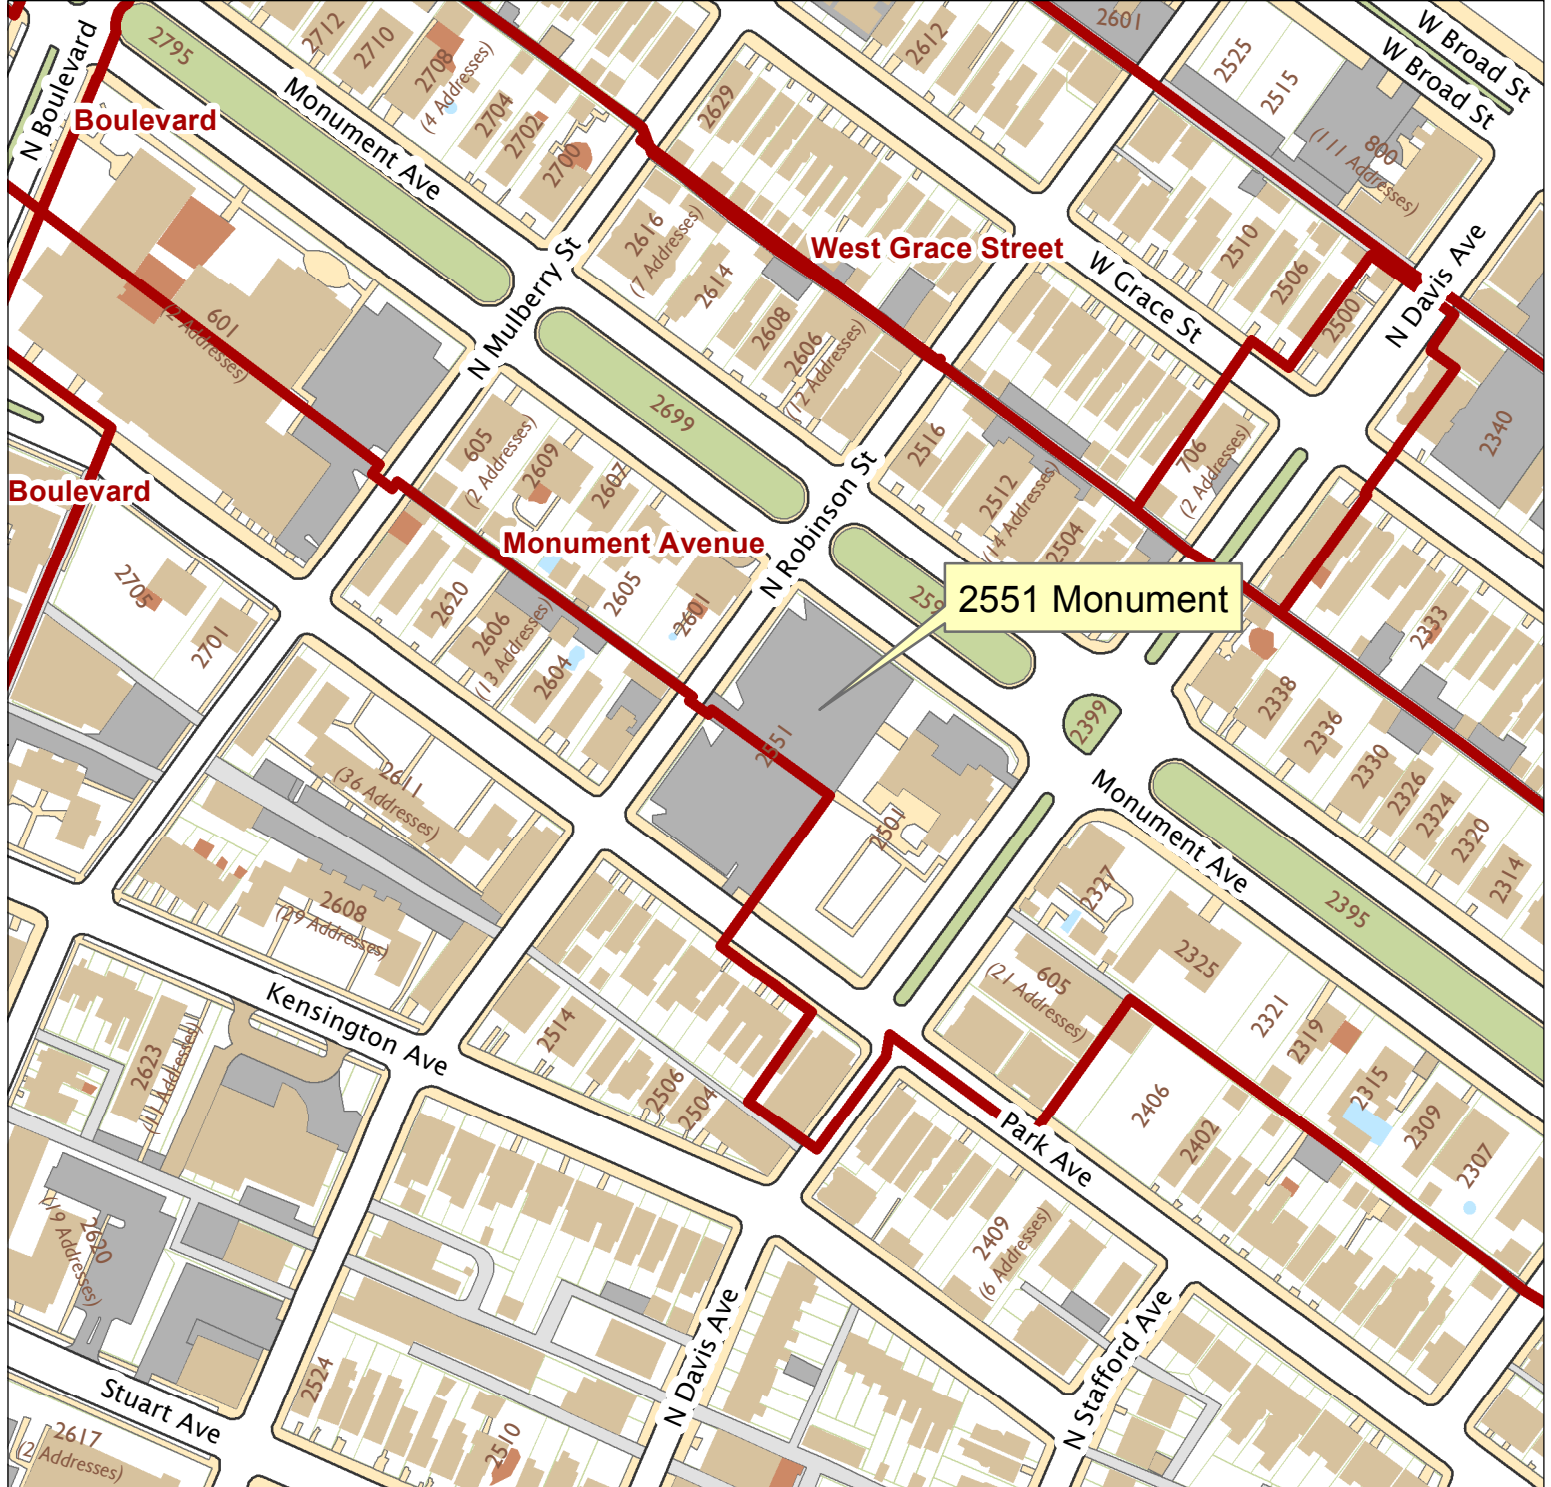

2551 Monument Avenue

City of Richmond, VA

Geographic Information Systems

Map printed by palmquwd on 2015.06.08.

Document Path: G:\PDR\Planning & Preservation\CAR\Applications\Base Maps\Base Map.mxd

Disclaimer:
The City of Richmond assumes no liability either for any errors, omissions, or inaccuracies in the information provided regardless of the cause of such or for any decision made, action taken, or action not taken by the user in reliance upon any maps or information provided herein.