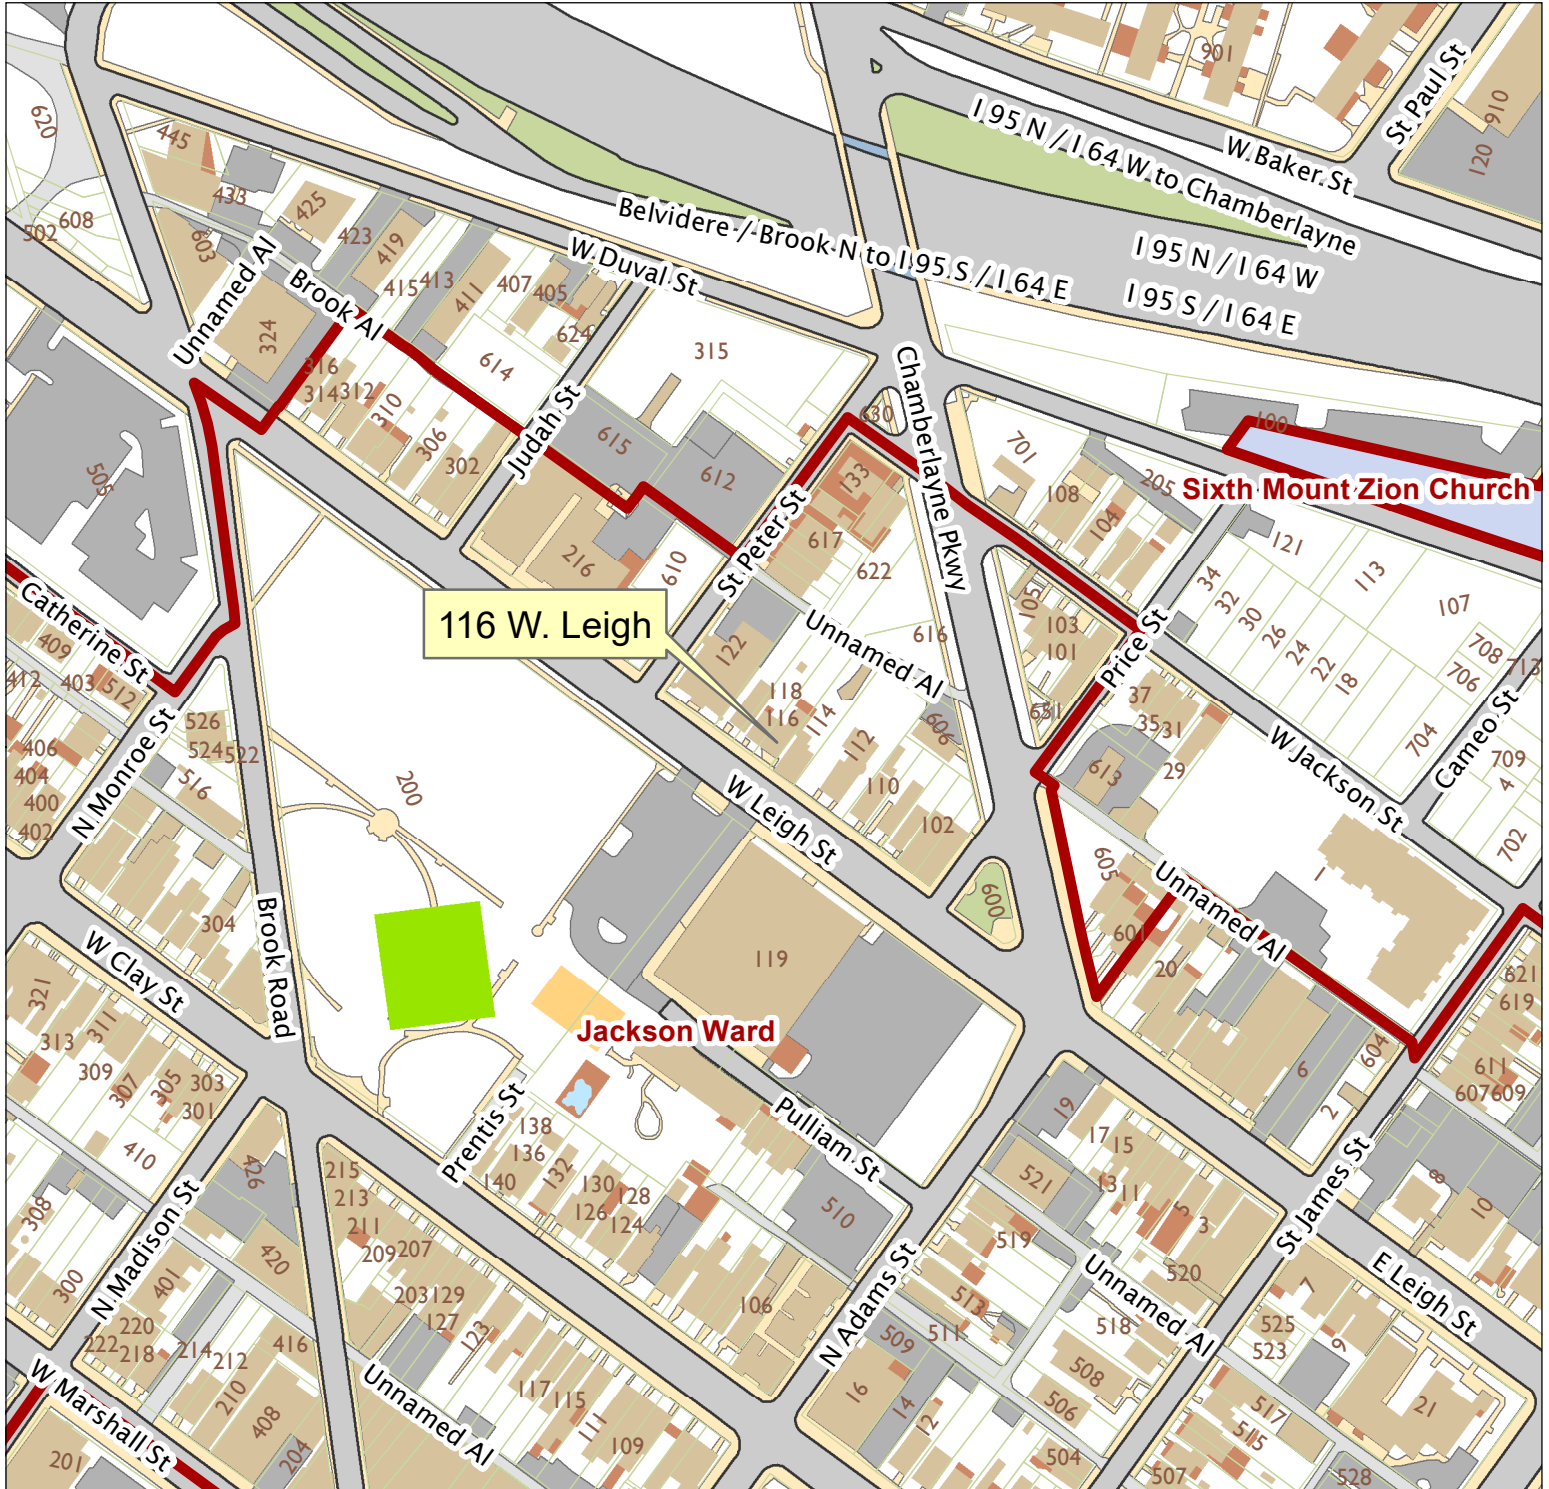

# 116 West Leigh Street

City of Richmond, VA

Geographic Information Systems

1 inch = 200 feet

Map printed by jonesl2 on 2019.03.07.

Document Path: G:\PDR\Planning & Preservation\CAR\Meetings\00 Current Meeting\Base Maps\Tools\Base Map.mxd

Disclaimer:  
The City of Richmond assumes no liability either for any errors, omissions, or inaccuracies in the information provided regardless of the cause of such or for any decision made, action taken, or action not taken by the user in reliance upon any maps or information provided herein.

Location Reference