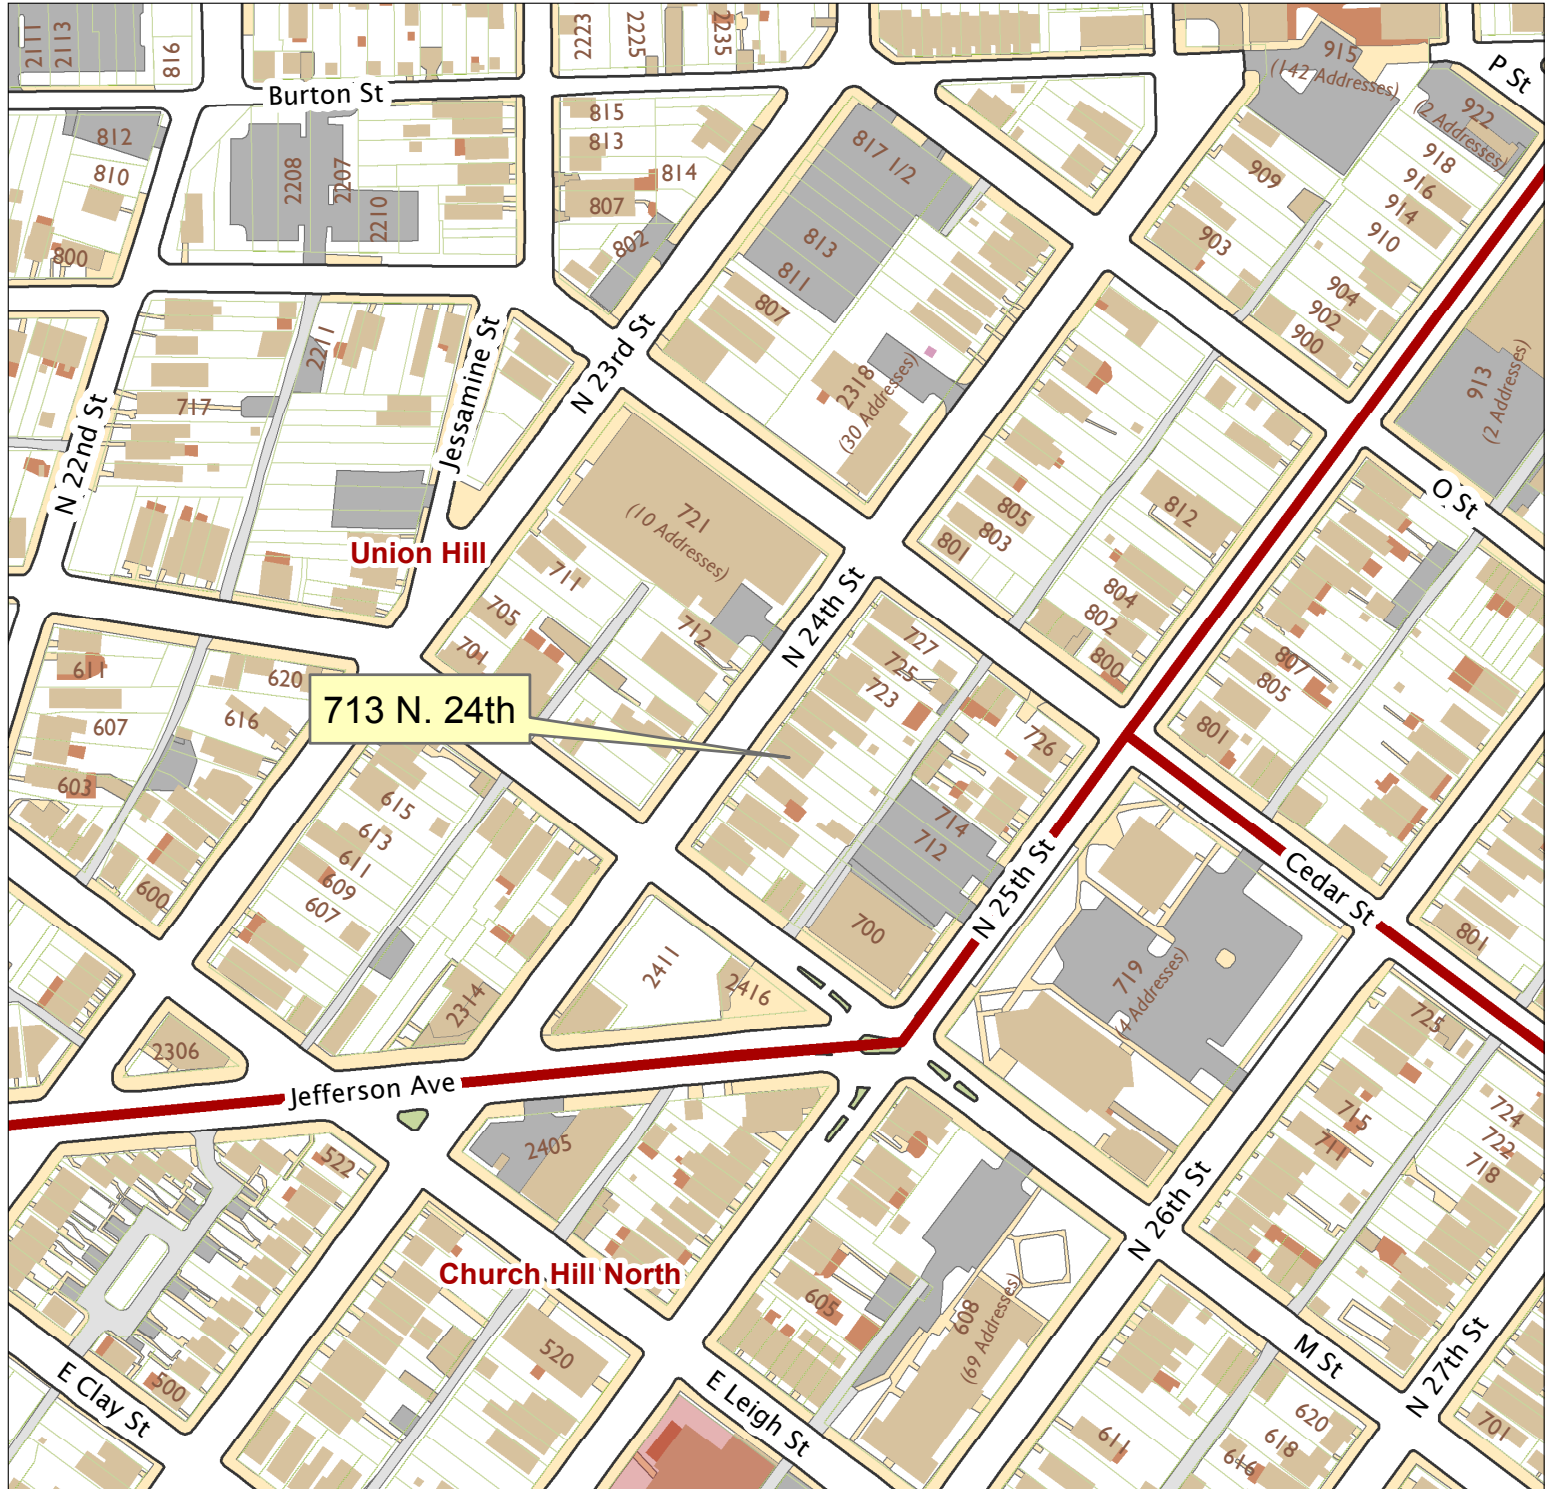

713 N. 24th Street

City of Richmond, VA

Geographic Information Systems

Map printed by jeffricr on 2017.07.06.

Document Path: \\Dit-file02-pv\commdev\S\PDR\Planning & Preservation\CAR\Applications\Base Maps\Base Map.mxd

Disclaimer:
The City of Richmond assumes no liability either for any errors, omissions, or inaccuracies in the information provided regardless of the cause of such or for any decision made, action taken, or action not taken by the user in reliance upon any maps or information provided herein.