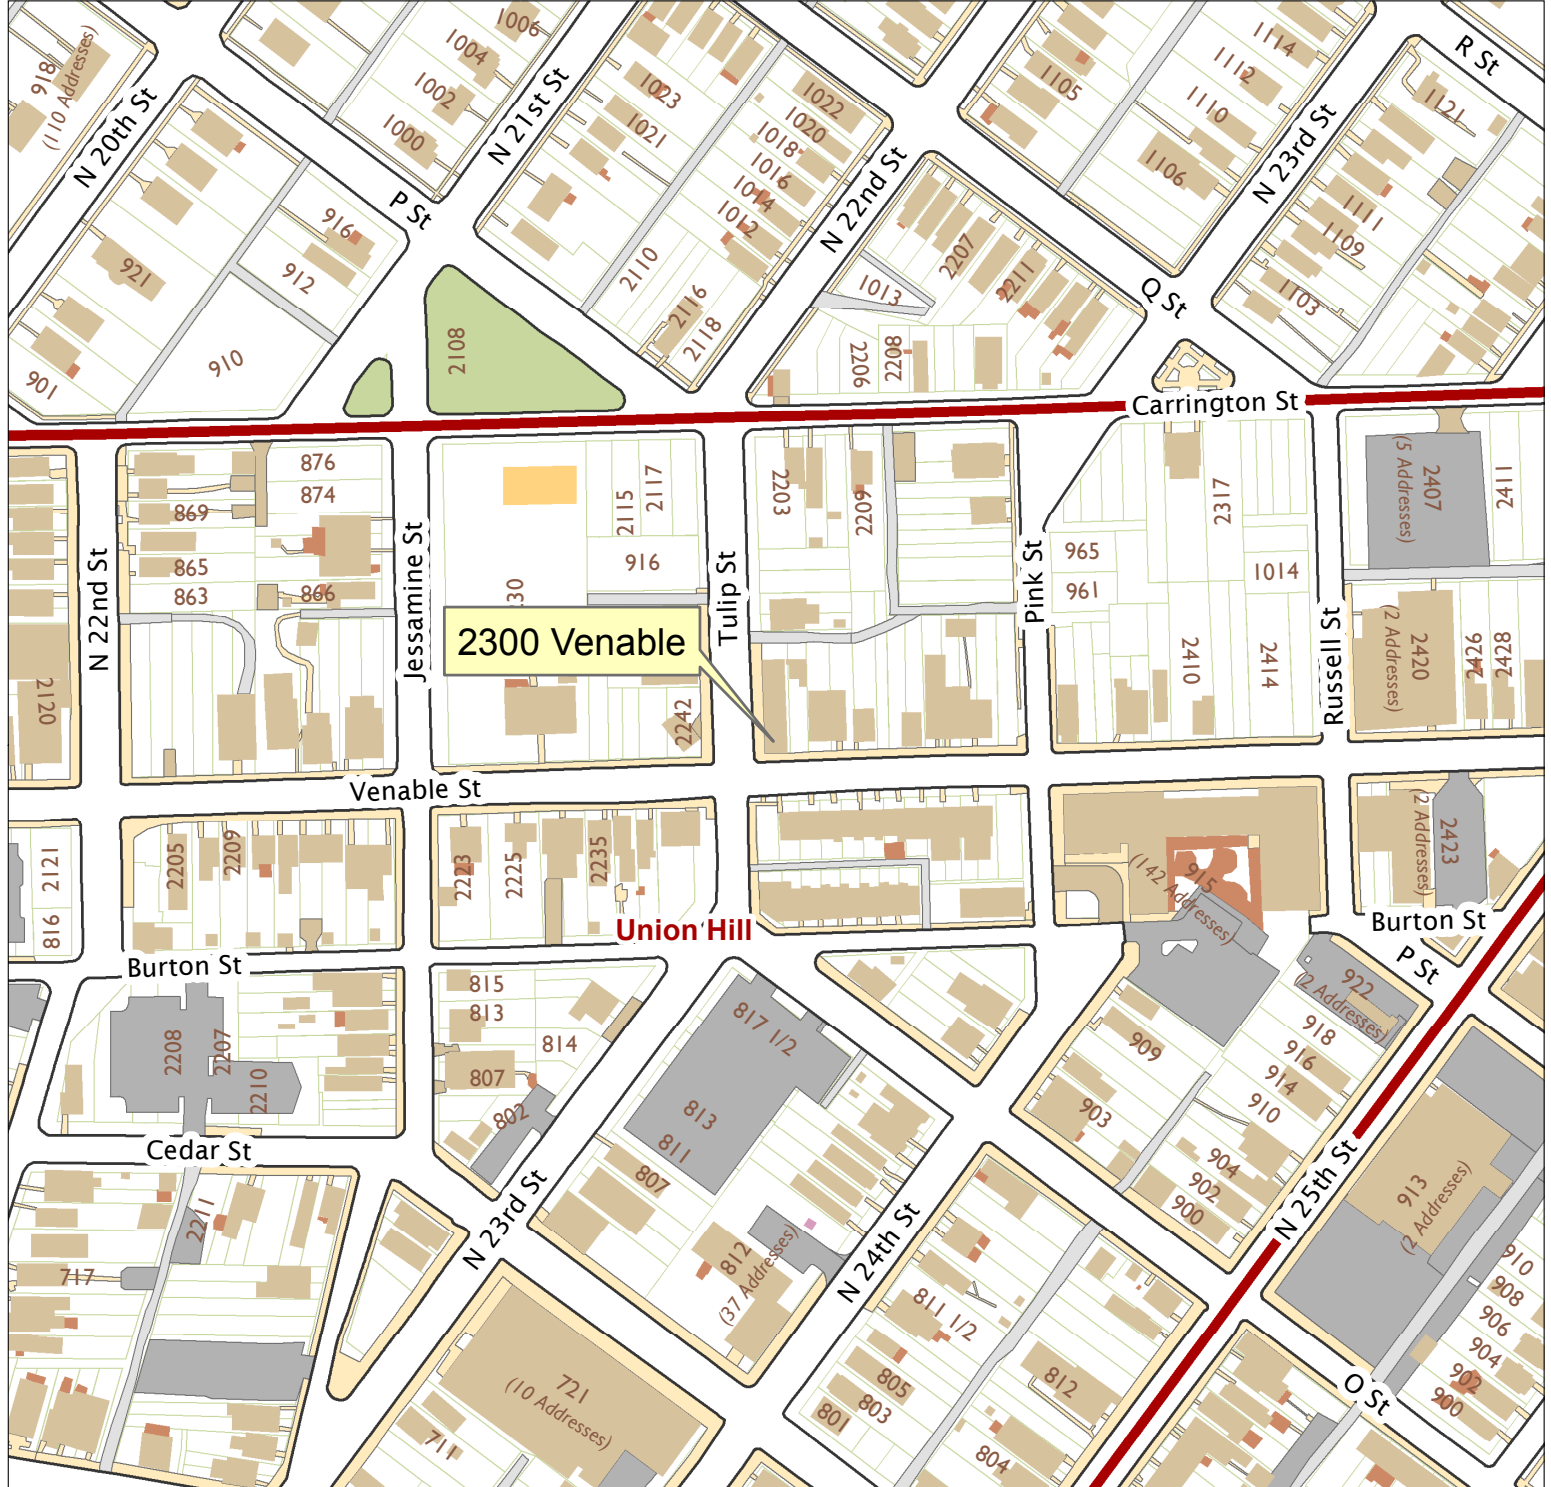

2300 Venable Street

City of Richmond, VA

Geographic Information Systems

1 inch = 200 feet

Map printed by palmquwd on 2016.07.14.

Document Path: G:\PDR\Planning & Preservation\CAR\Applications\Base Maps\Base Map.mxd

Disclaimer:

The City of Richmond assumes no liability either for any errors, omissions, or inaccuracies in the information provided regardless of the cause of such or for any decision made, action taken, or action not taken by the user in reliance upon any maps or information provided herein.

Location Reference