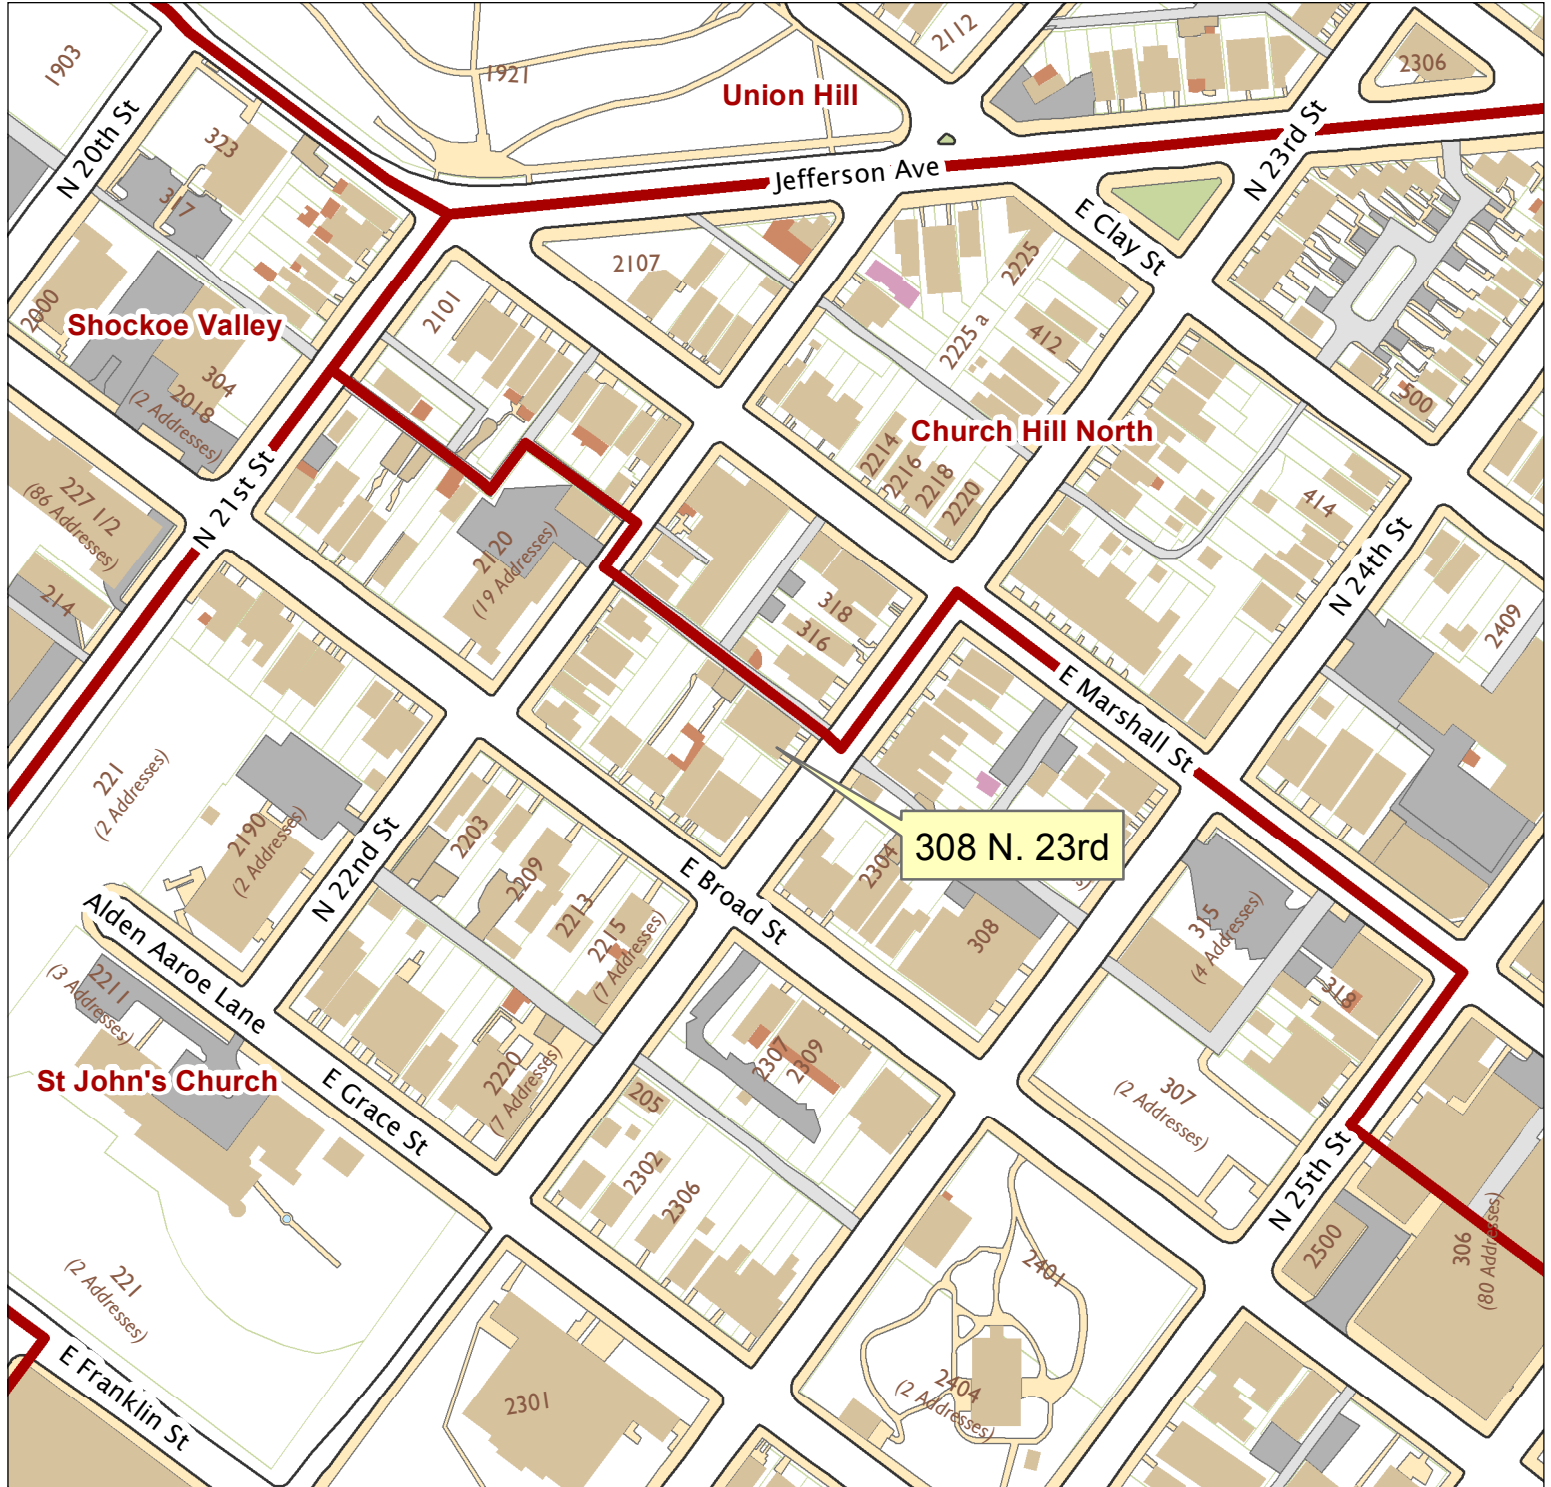

308 N. 23rd Street

City of Richmond, VA

Geographic Information Systems

Map printed by palmquwd on 2016.04.14.

Document Path: G:\PDR\Planning & Preservation\CAR\Applications\Base Maps\Base Map.mxd

Disclaimer:
The City of Richmond assumes no liability either for any errors, omissions, or inaccuracies in the information provided regardless of the cause of such or for any decision made, action taken, or action not taken by the user in reliance upon any maps or information provided herein.