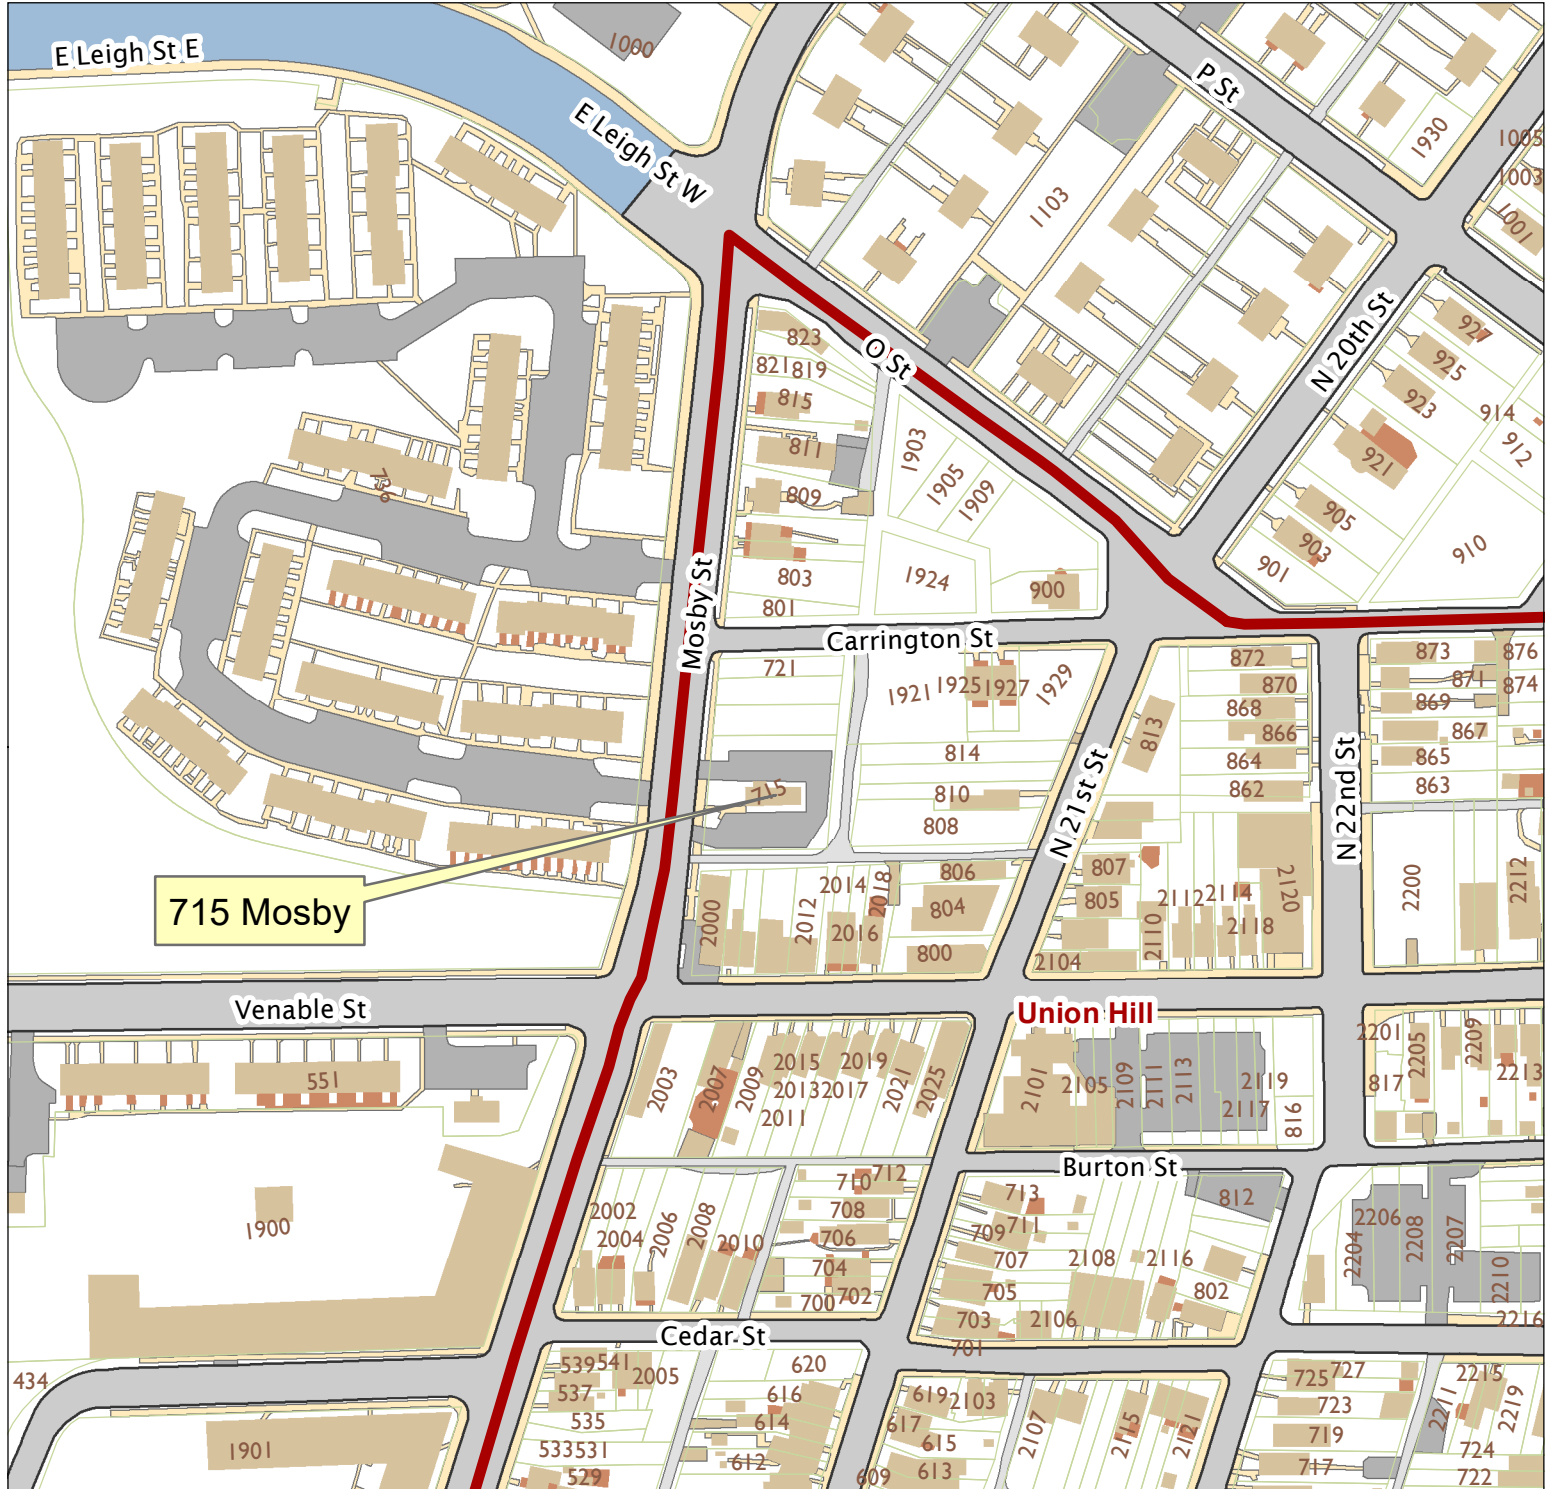

# 715 Mosby Street

City of Richmond, VA

Geographic Information Systems

715 Mosby

Map printed by jonesl2 on 2019.03.07.

Document Path: G:\PDR\Planning & Preservation\CAR\Meetings\00 Current Meeting\Base Maps\Tools\Base Map.mxd

Disclaimer:  
The City of Richmond assumes no liability either for any errors, omissions, or inaccuracies in the information provided regardless of the cause of such or for any decision made, action taken, or action not taken by the user in reliance upon any maps or information provided herein.