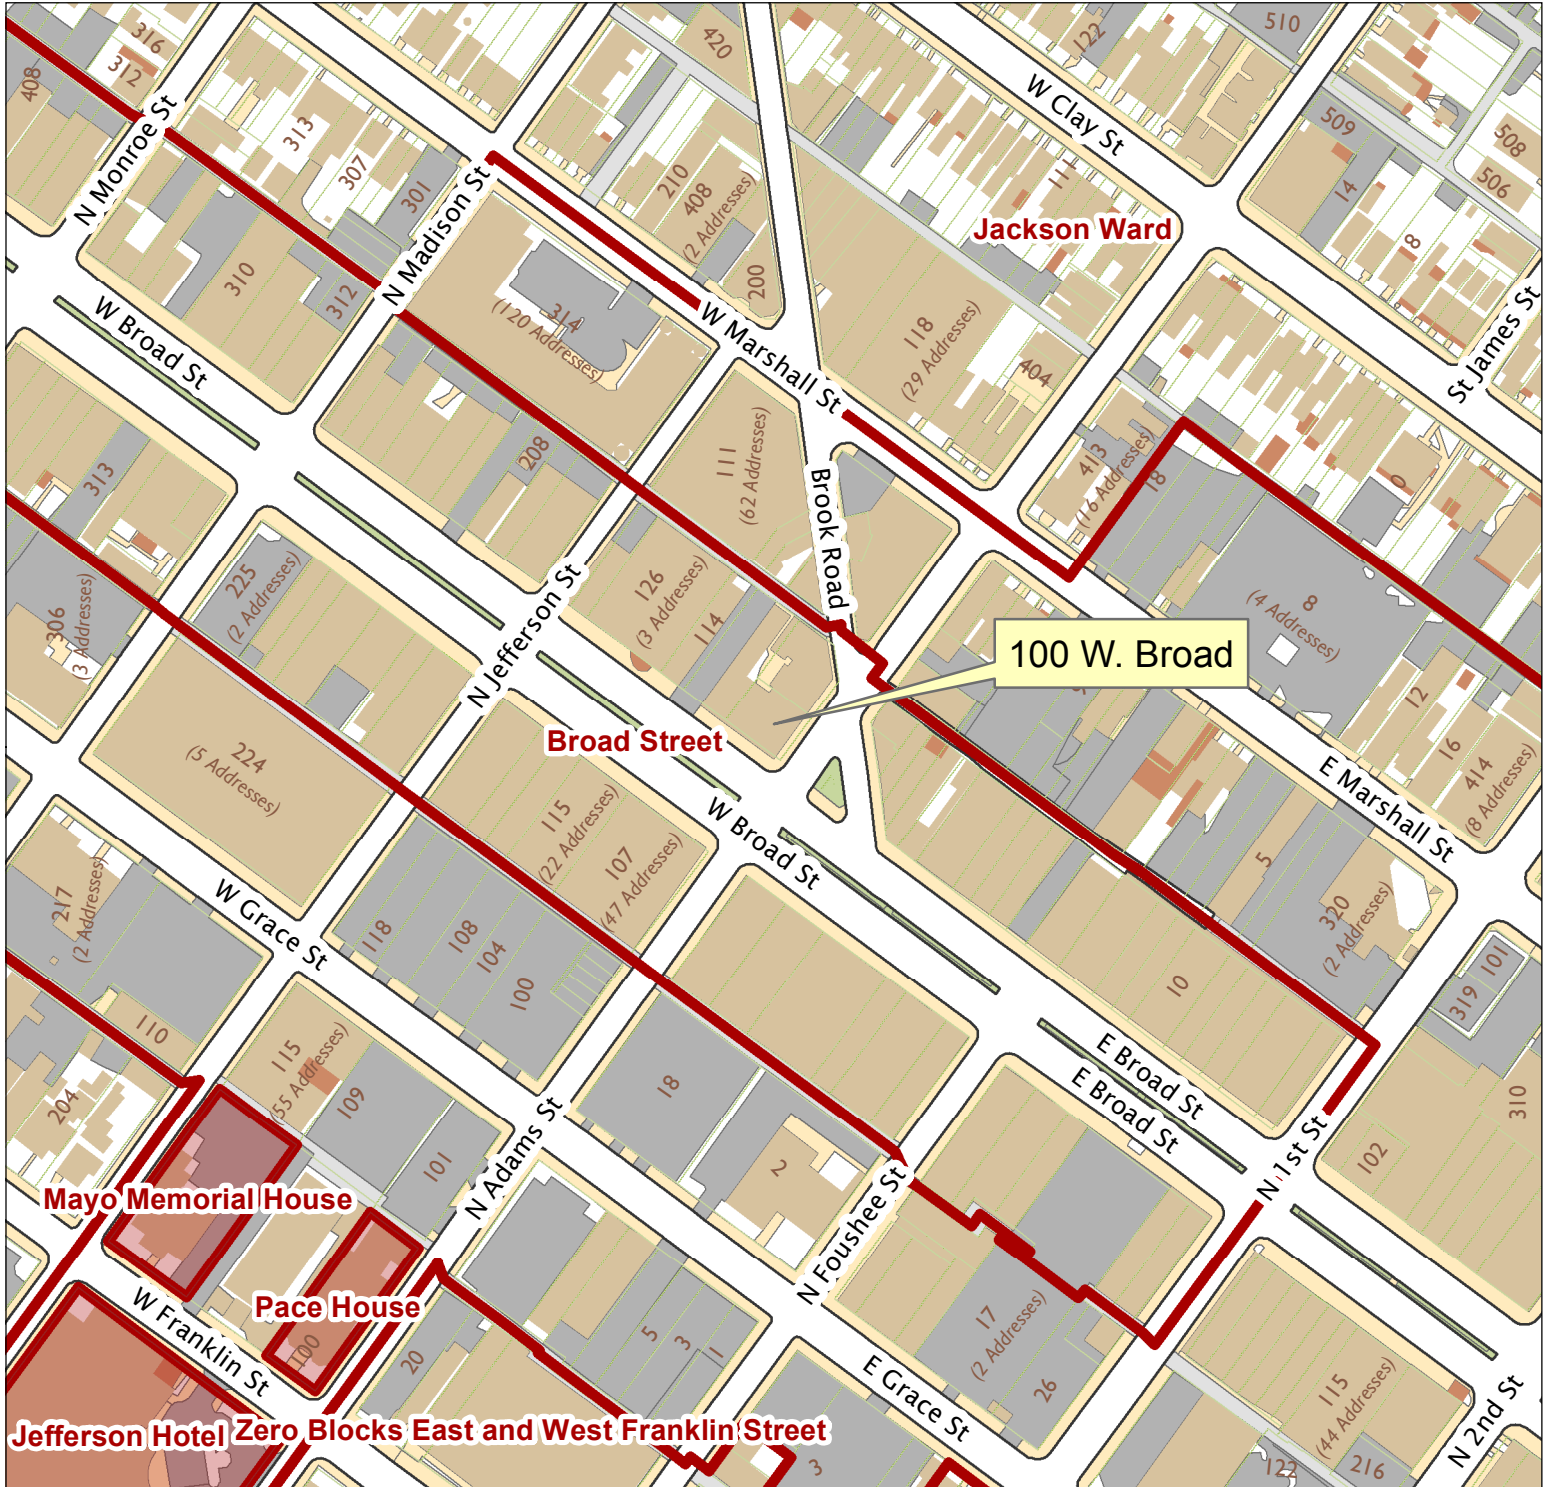

100 W. Broad Street

City of Richmond, VA

Geographic Information Systems

1 inch = 200 feet

Map printed by jonescl2 on 2018.11.07.

Document Path: G:\PDR\Planning & Preservation\CAR\Meetings\00 Current Meeting\Base Maps\Tools\Base Map.mxd

Disclaimer:

The City of Richmond assumes no liability either for any errors, omissions, or inaccuracies in the information provided regardless of the cause of such or for any decision made, action taken, or action not taken by the user in reliance upon any maps or information provided herein.

Location Reference