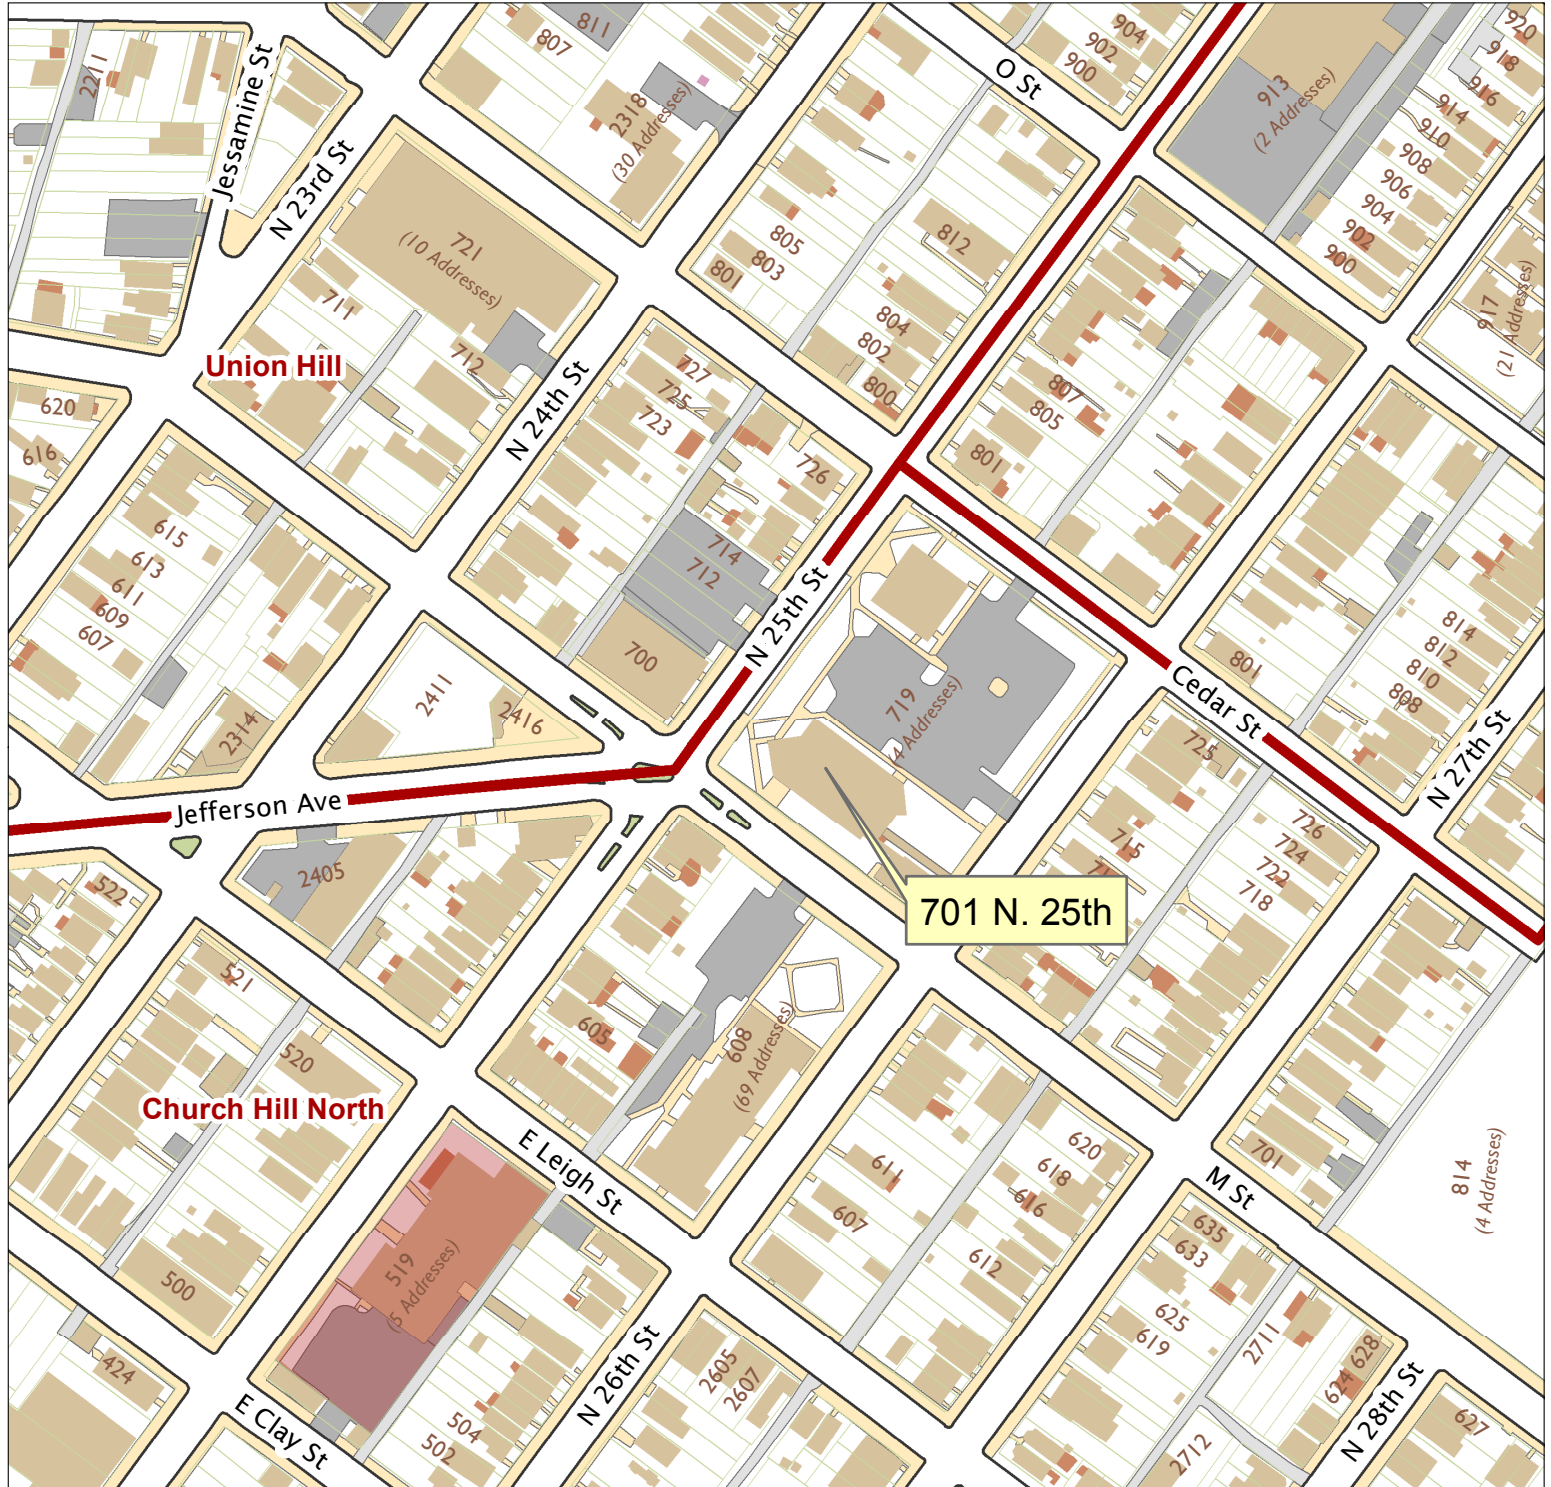

# 701 N. 25th

City of Richmond, VA

Geographic Information Systems

1 inch = 200 feet

Map printed by jeffricr on 2017.01.17.

Document Path: \\Dit-file02-pv\commdev\S\PDR\Planning & Preservation\CAR\Applications\Base Maps\Base Map.mxd

**Disclaimer:**

The City of Richmond assumes no liability either for any errors, omissions, or inaccuracies in the information provided regardless of the cause of such or for any decision made, action taken, or action not taken by the user in reliance upon any maps or information provided herein.

Location Reference