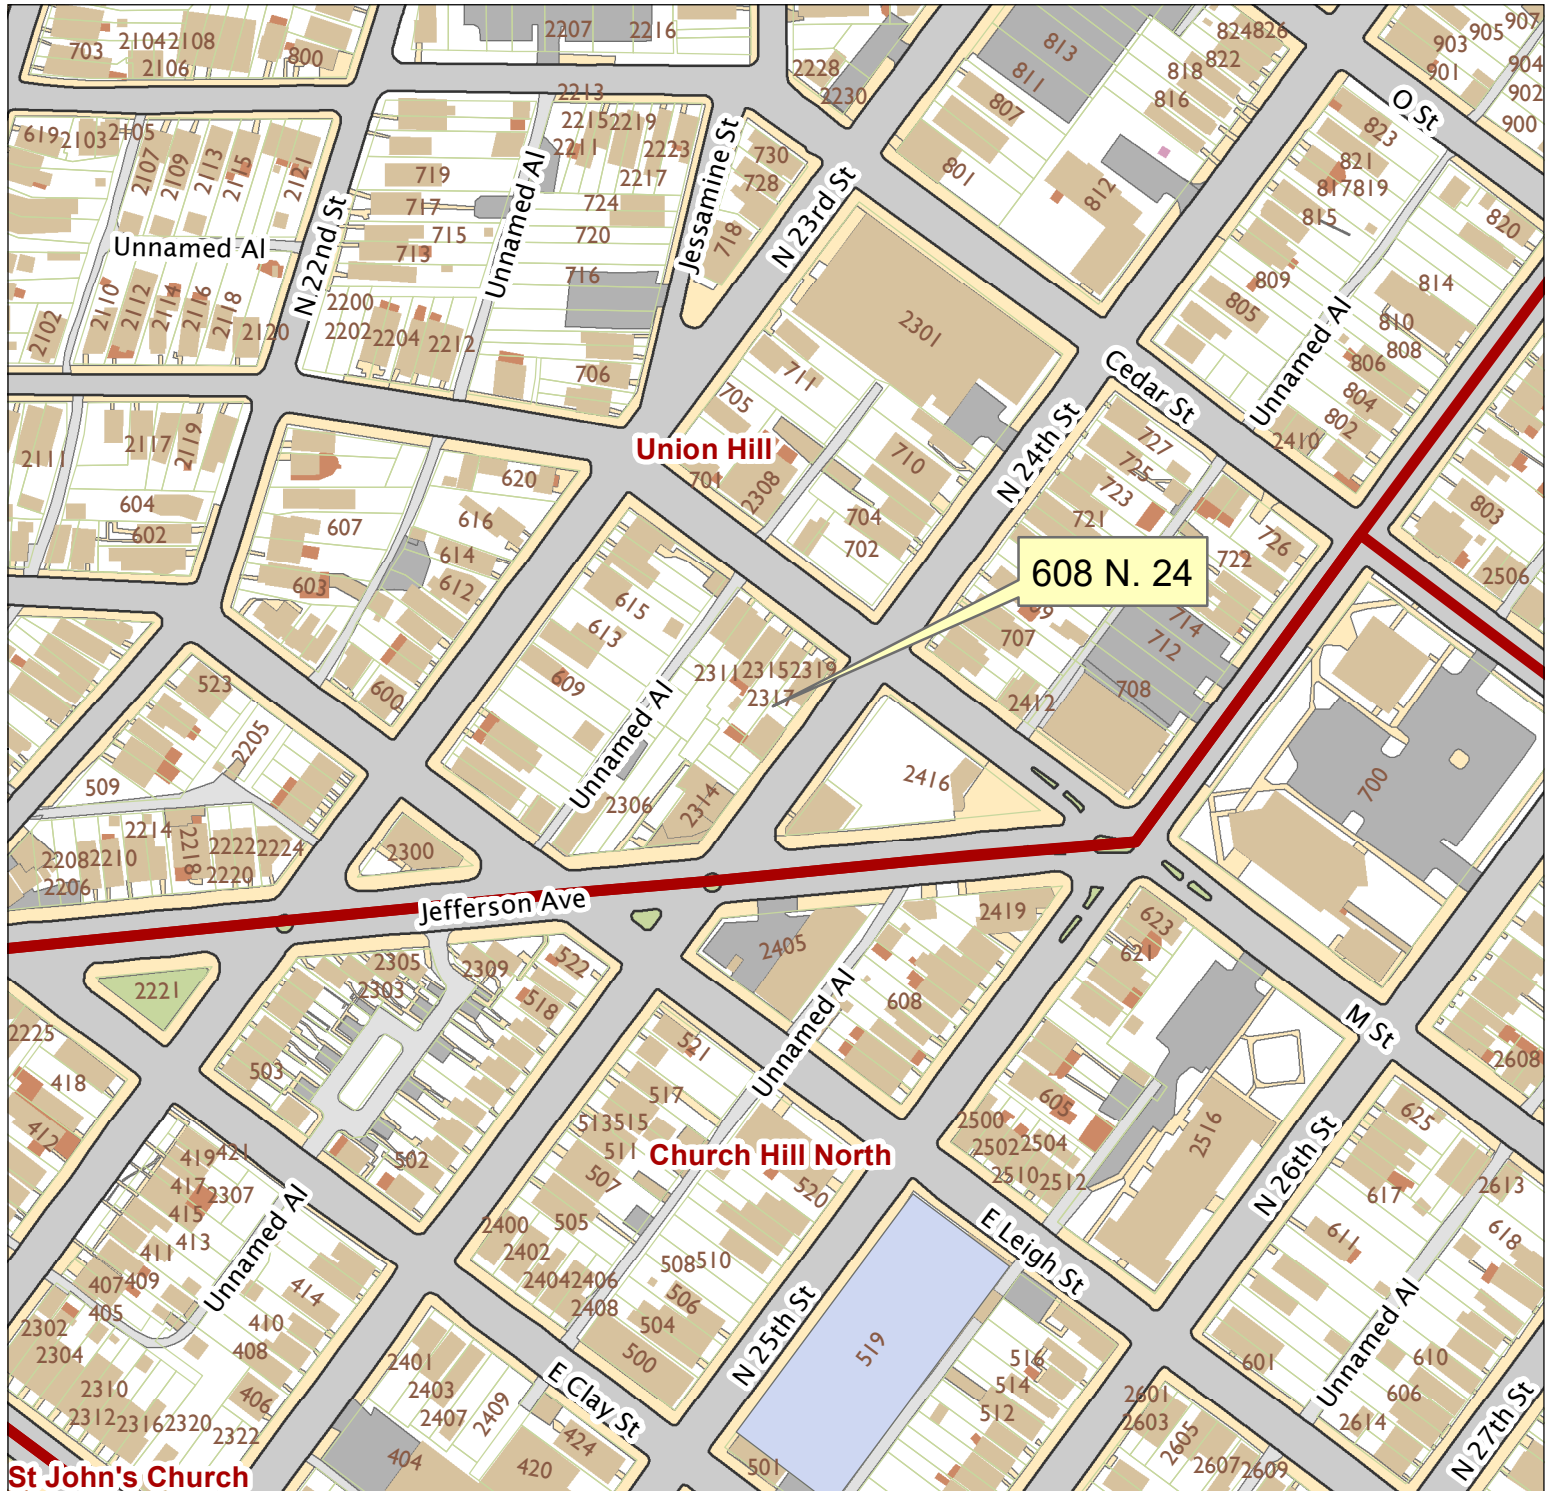

# 608 North 24th Street

City of Richmond, VA

Geographic Information Systems

Map printed by jonescl2 on 2019.03.07.

Document Path: G:\PDR\Planning & Preservation\CAR\Meetings\00 Current Meeting\Base Maps\Tools\Base Map.mxd

Disclaimer:  
The City of Richmond assumes no liability either for any errors, omissions, or inaccuracies in the information provided regardless of the cause of such or for any decision made, action taken, or action not taken by the user in reliance upon any maps or information provided herein.