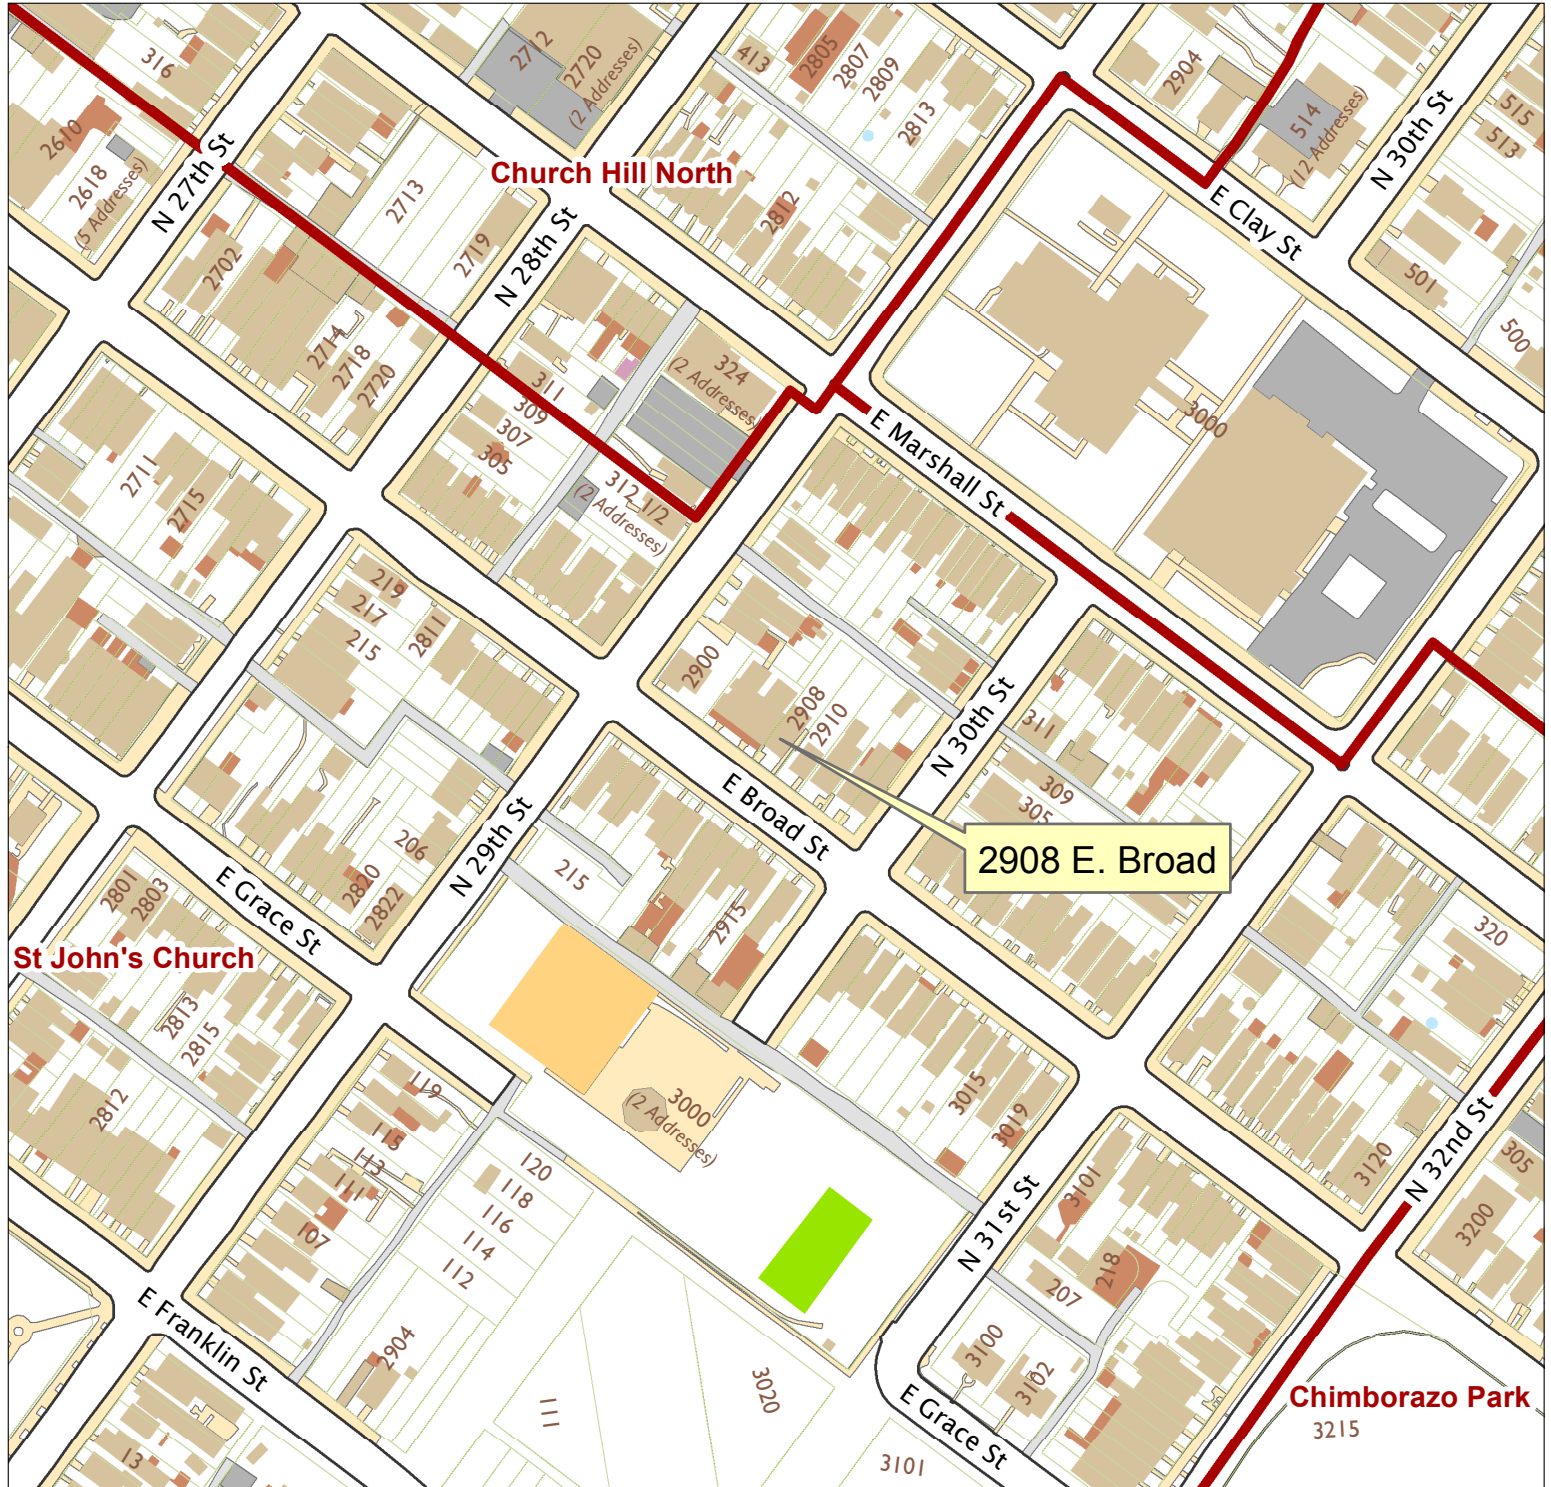

# 2908 E. Broad Street

City of Richmond, VA

Geographic Information Systems

1 inch = 200 feet

Map printed by jeffricr on 2017.07.06.

Document Path: \\Dit-file02-pv\commdev\S\PDR\Planning & Preservation\CAR\Applications\Base Maps\Base Map.mxd

Disclaimer:  
The City of Richmond assumes no liability either for any errors, omissions, or inaccuracies in the information provided regardless of the cause of such or for any decision made, action taken, or action not taken by the user in reliance upon any maps or information provided herein.

Location Reference