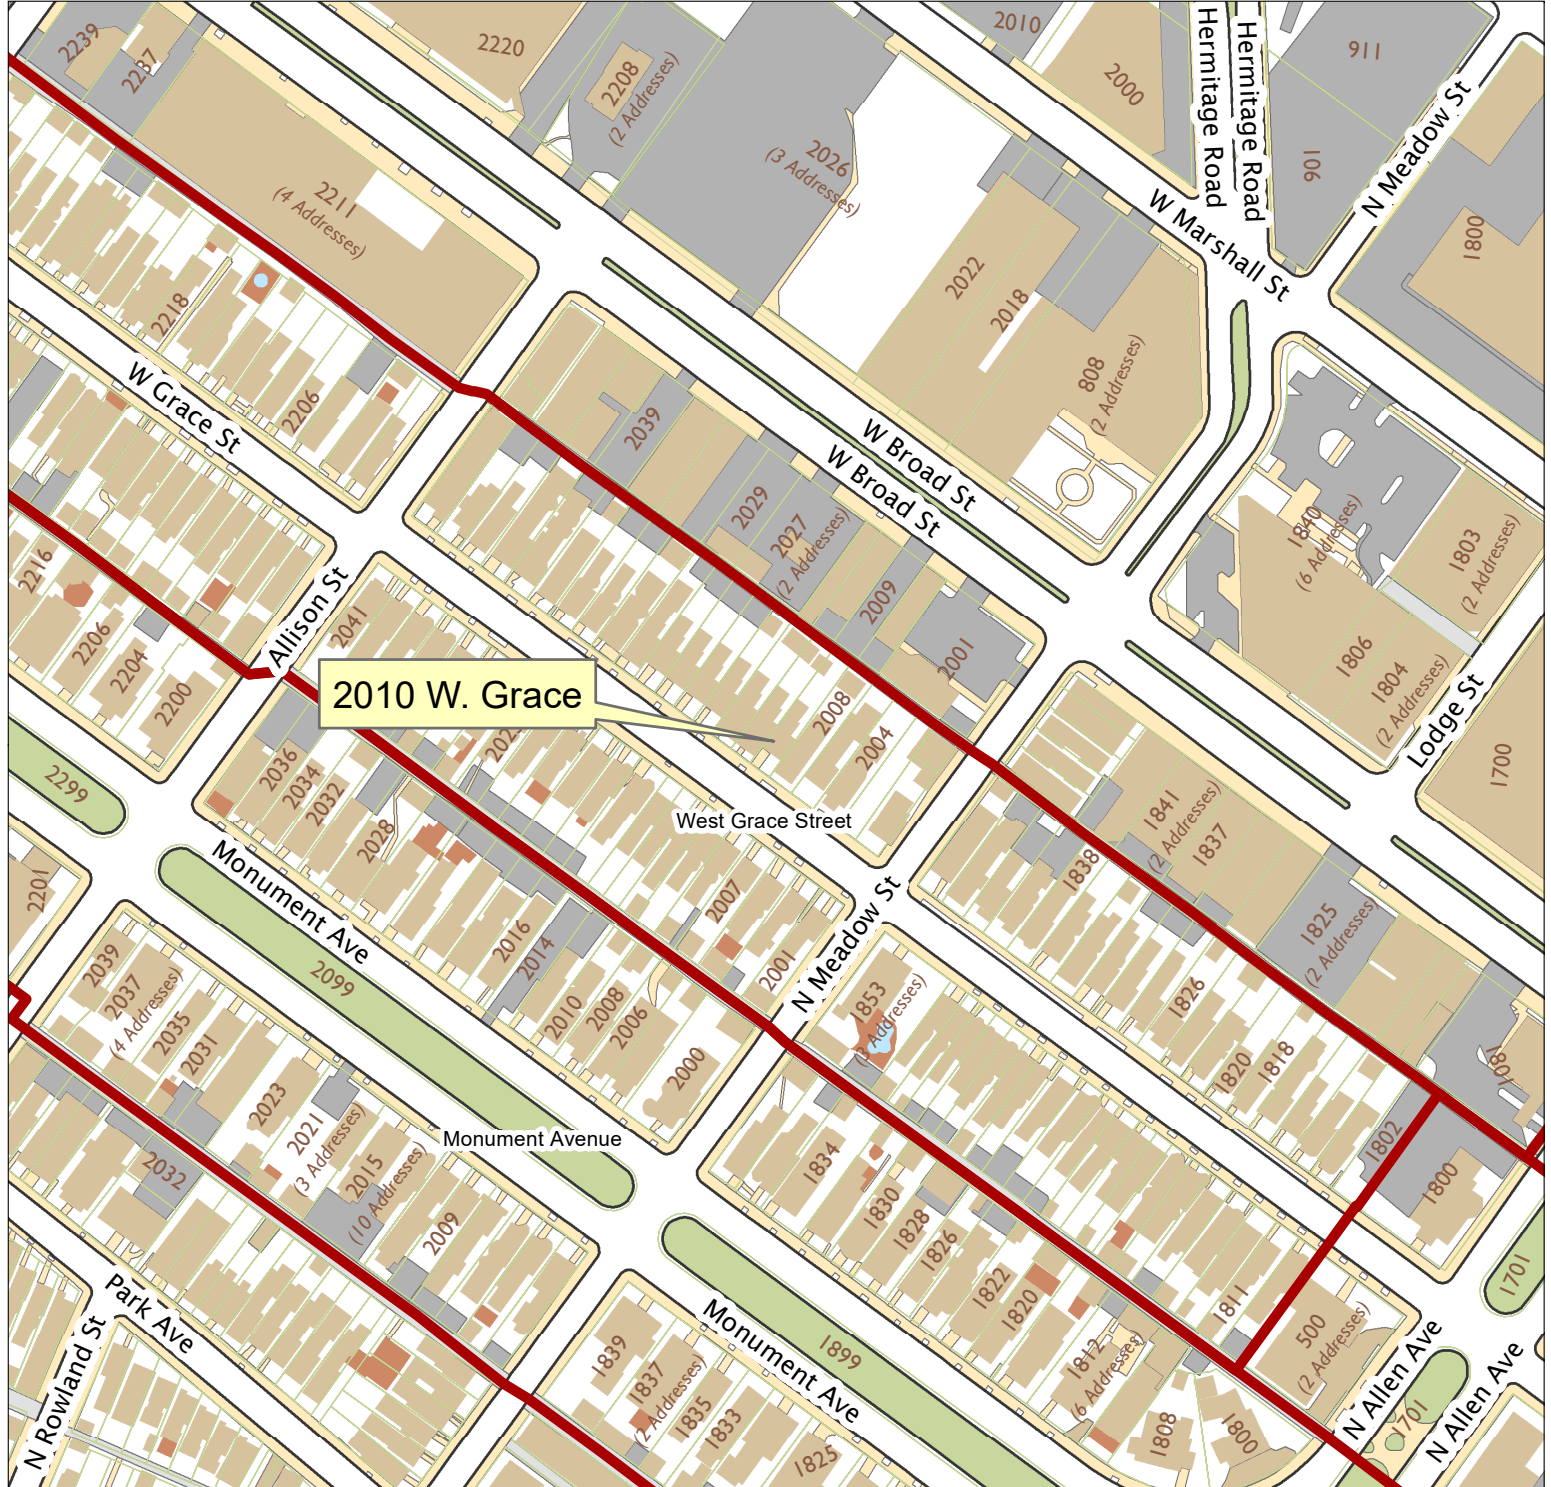

2010 W. Grace Street

City of Richmond, VA

Geographic Information Systems

Map printed by jeffricr on 2019.04.30.

Document Path: \\Dit-file02-pv\commdev\$\PDR\Planning & Preservation\CAR\Meetings\00 Current Meeting\Base Maps\Tools\Base Map - COPY.mxd

Disclaimer:
The City of Richmond assumes no liability either for any errors, omissions, or inaccuracies in the information provided regardless of the cause of such or for any decision made, action taken, or action not taken by the user in reliance upon any maps or information provided herein.