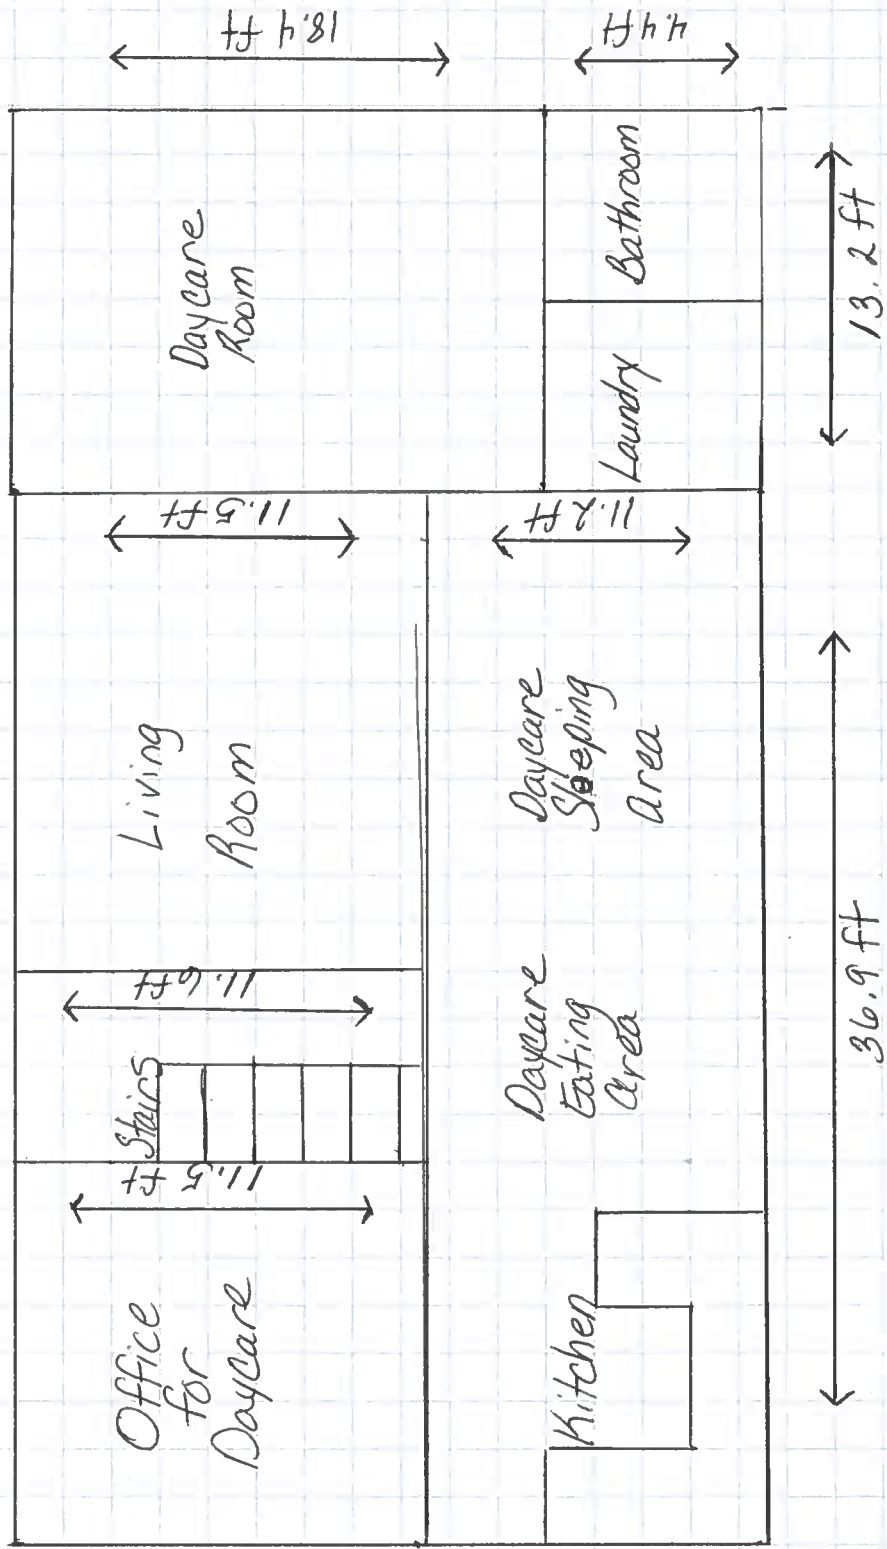

Your Supreme Daycare and Preschool
4120 Dorset Road, Richmond, Va 23234

1 Square = 20"