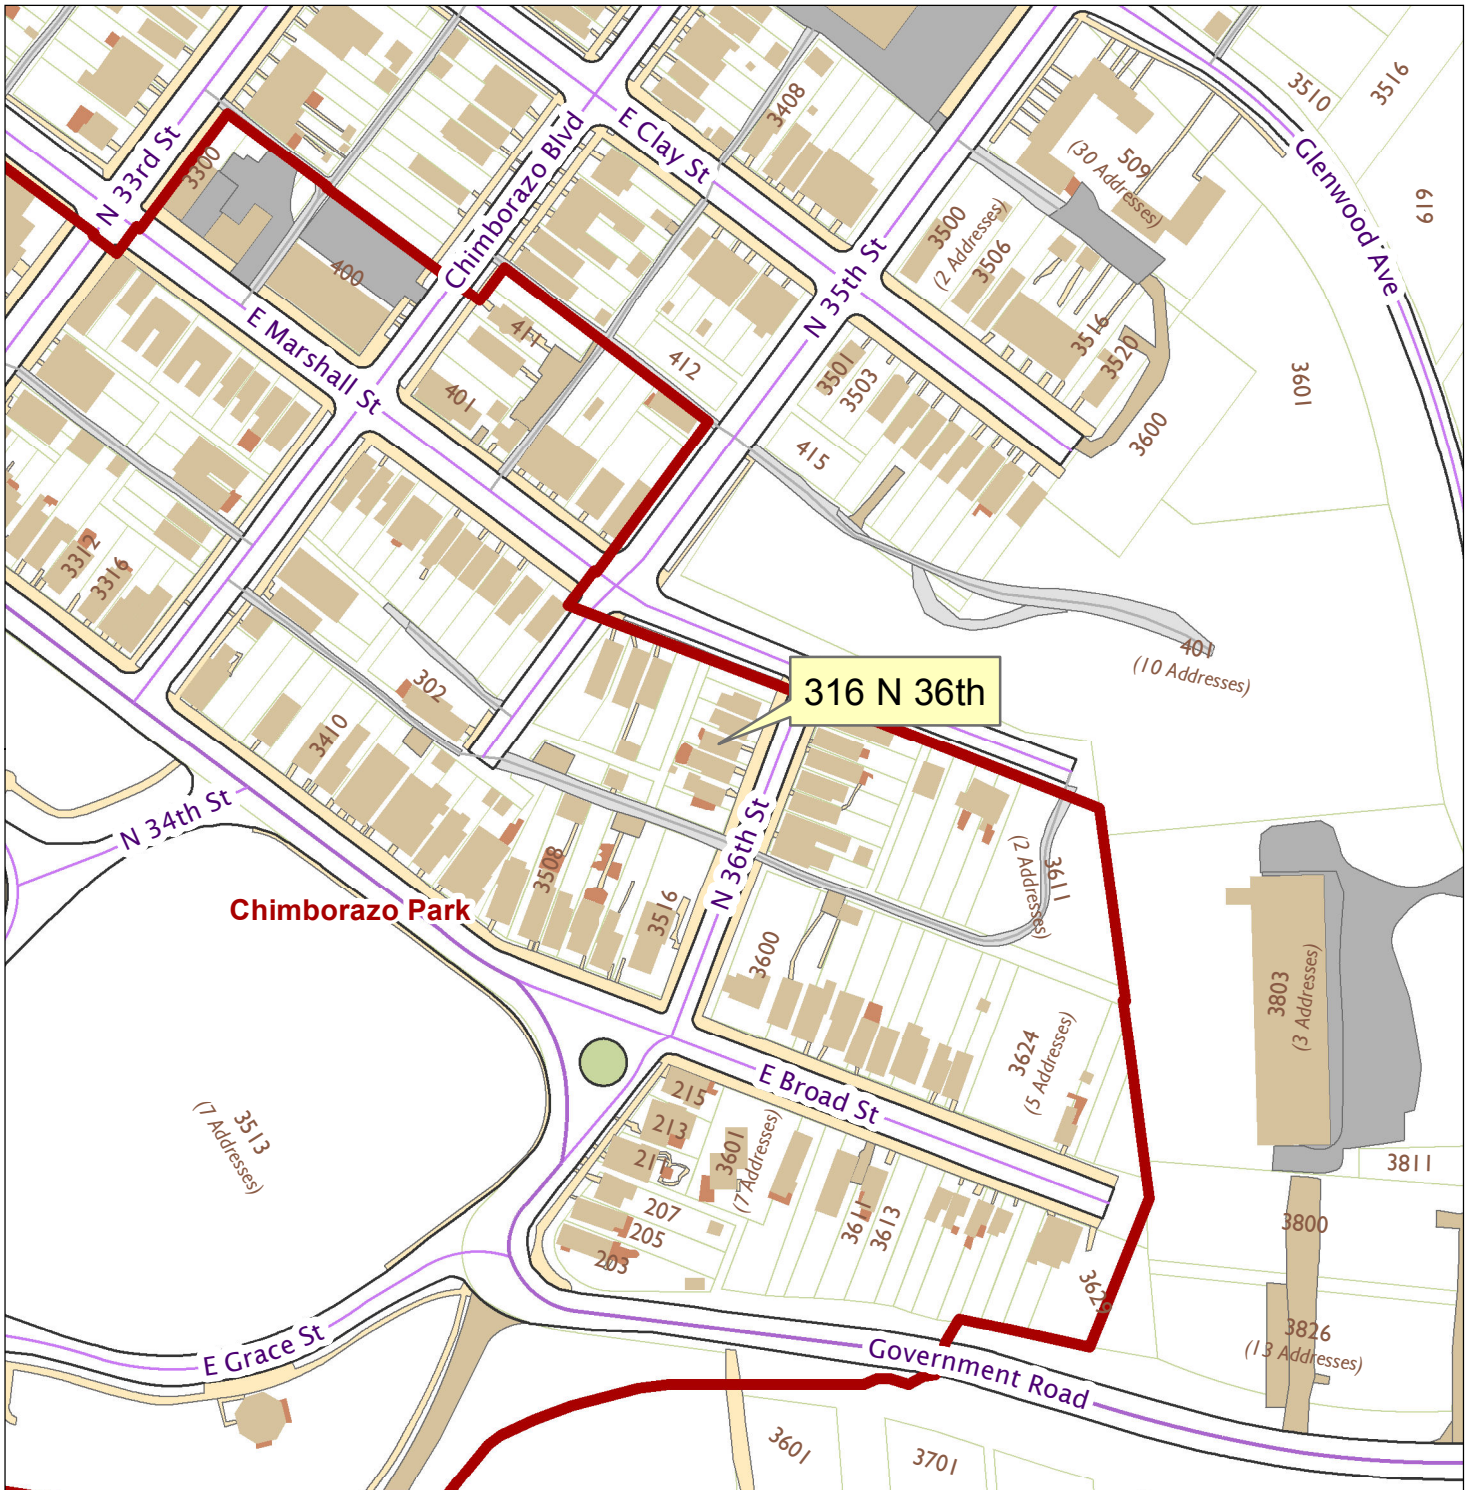

316 N. 36th Street

City of Richmond, VA
Geographic Information Systems

Location Reference

Map printed by palmquwd on 2014.08.14.

Document Path: G:\PDR\Planning & Preservation\CAR\Applications\Base Maps\Base Map.mxd

Disclaimer:
The City of Richmond assumes no liability either for any errors, omissions, or inaccuracies in the information provided regardless of the cause of such or for any decision made, action taken, or action not taken by the user in reliance upon any maps or information provided herein.