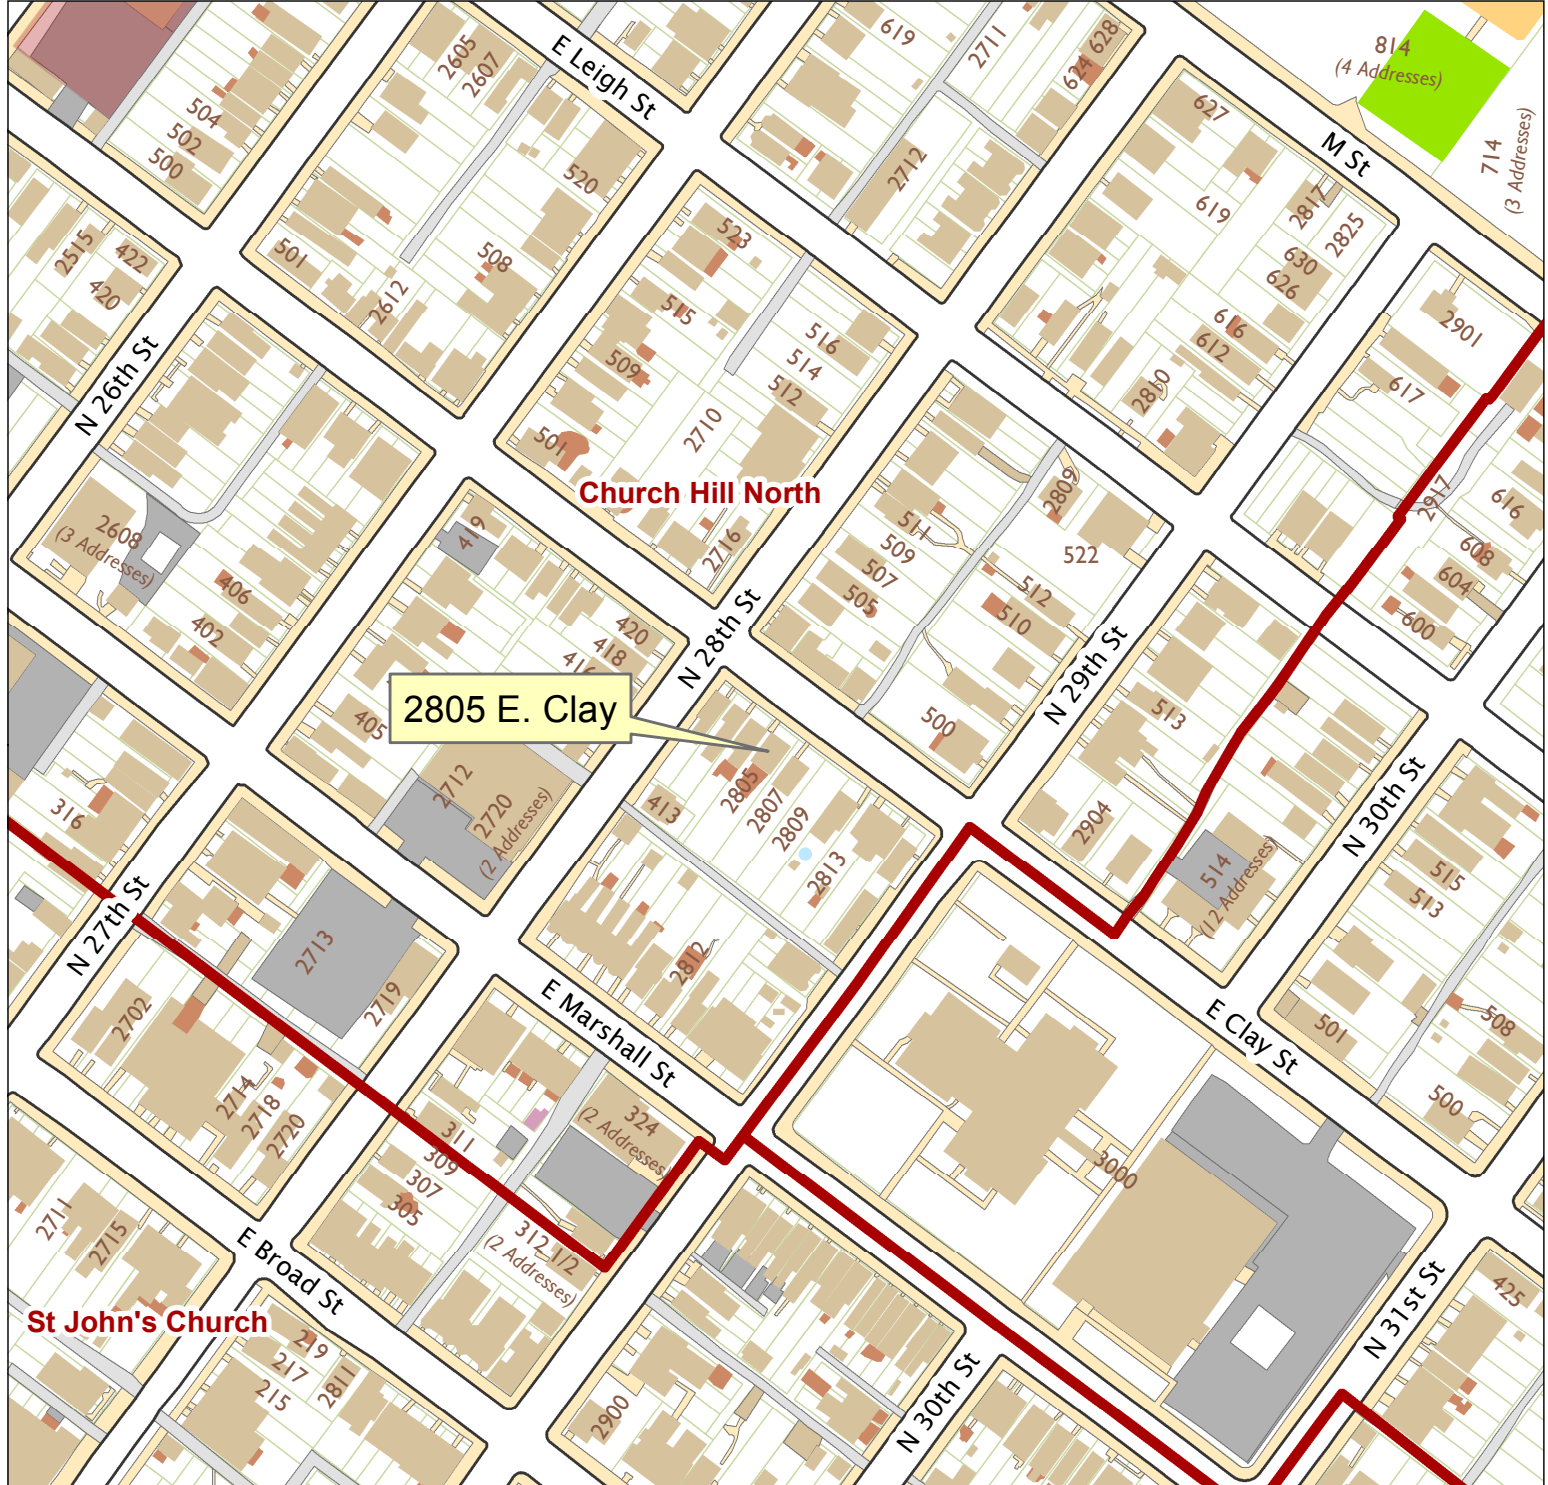

2805 E. Clay Street

City of Richmond, VA

Geographic Information Systems

Map printed by palmquwd on 2015.08.10.

Document Path: G:\PDR\Planning & Preservation\CAR\Applications\Base Maps\Base Map.mxd

Disclaimer:
The City of Richmond assumes no liability either for any errors, omissions, or inaccuracies in the information provided regardless of the cause of such or for any decision made, action taken, or action not taken by the user in reliance upon any maps or information provided herein.