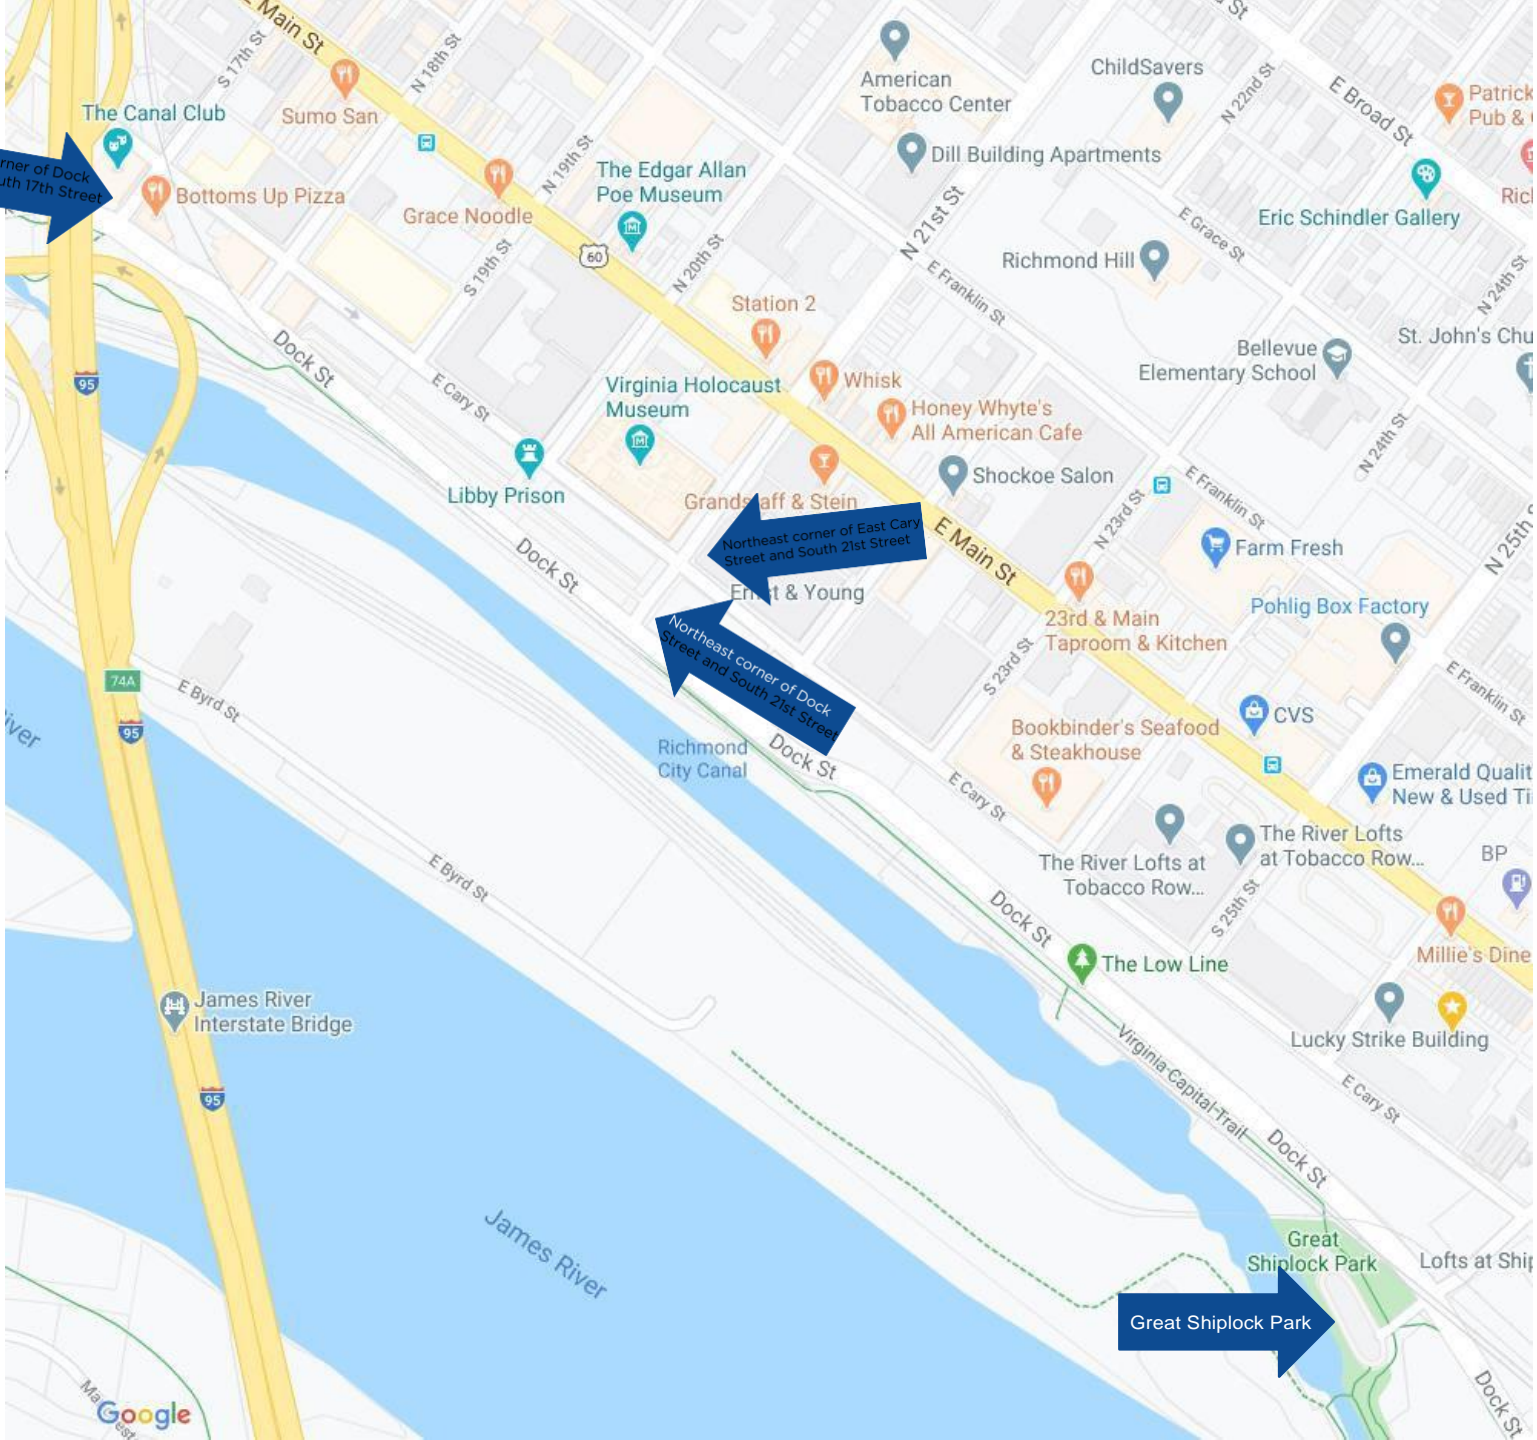

Storm Drain Art Project
2020
Shockoe Bottom

Northwest corner of Dock Street and South 17th Street

Northwest corner of East Cary Street and South 21st Street

Northeast corner of Dock Street and South 21st Street

Great Shiplock Park

Northwest corner of Dock Street and South 17th Street

“Viva” by Elise Neuscheler

Northeast corner of East Cary Street and South 21st Street

“Northern River Otter” by Erica Borey

Northeast corner of Dock Street and South 21st Street

“We are Richmond” by Katie Lemmert

Great Shiplock Park

“We’re All Downstream” by Kristen Corson