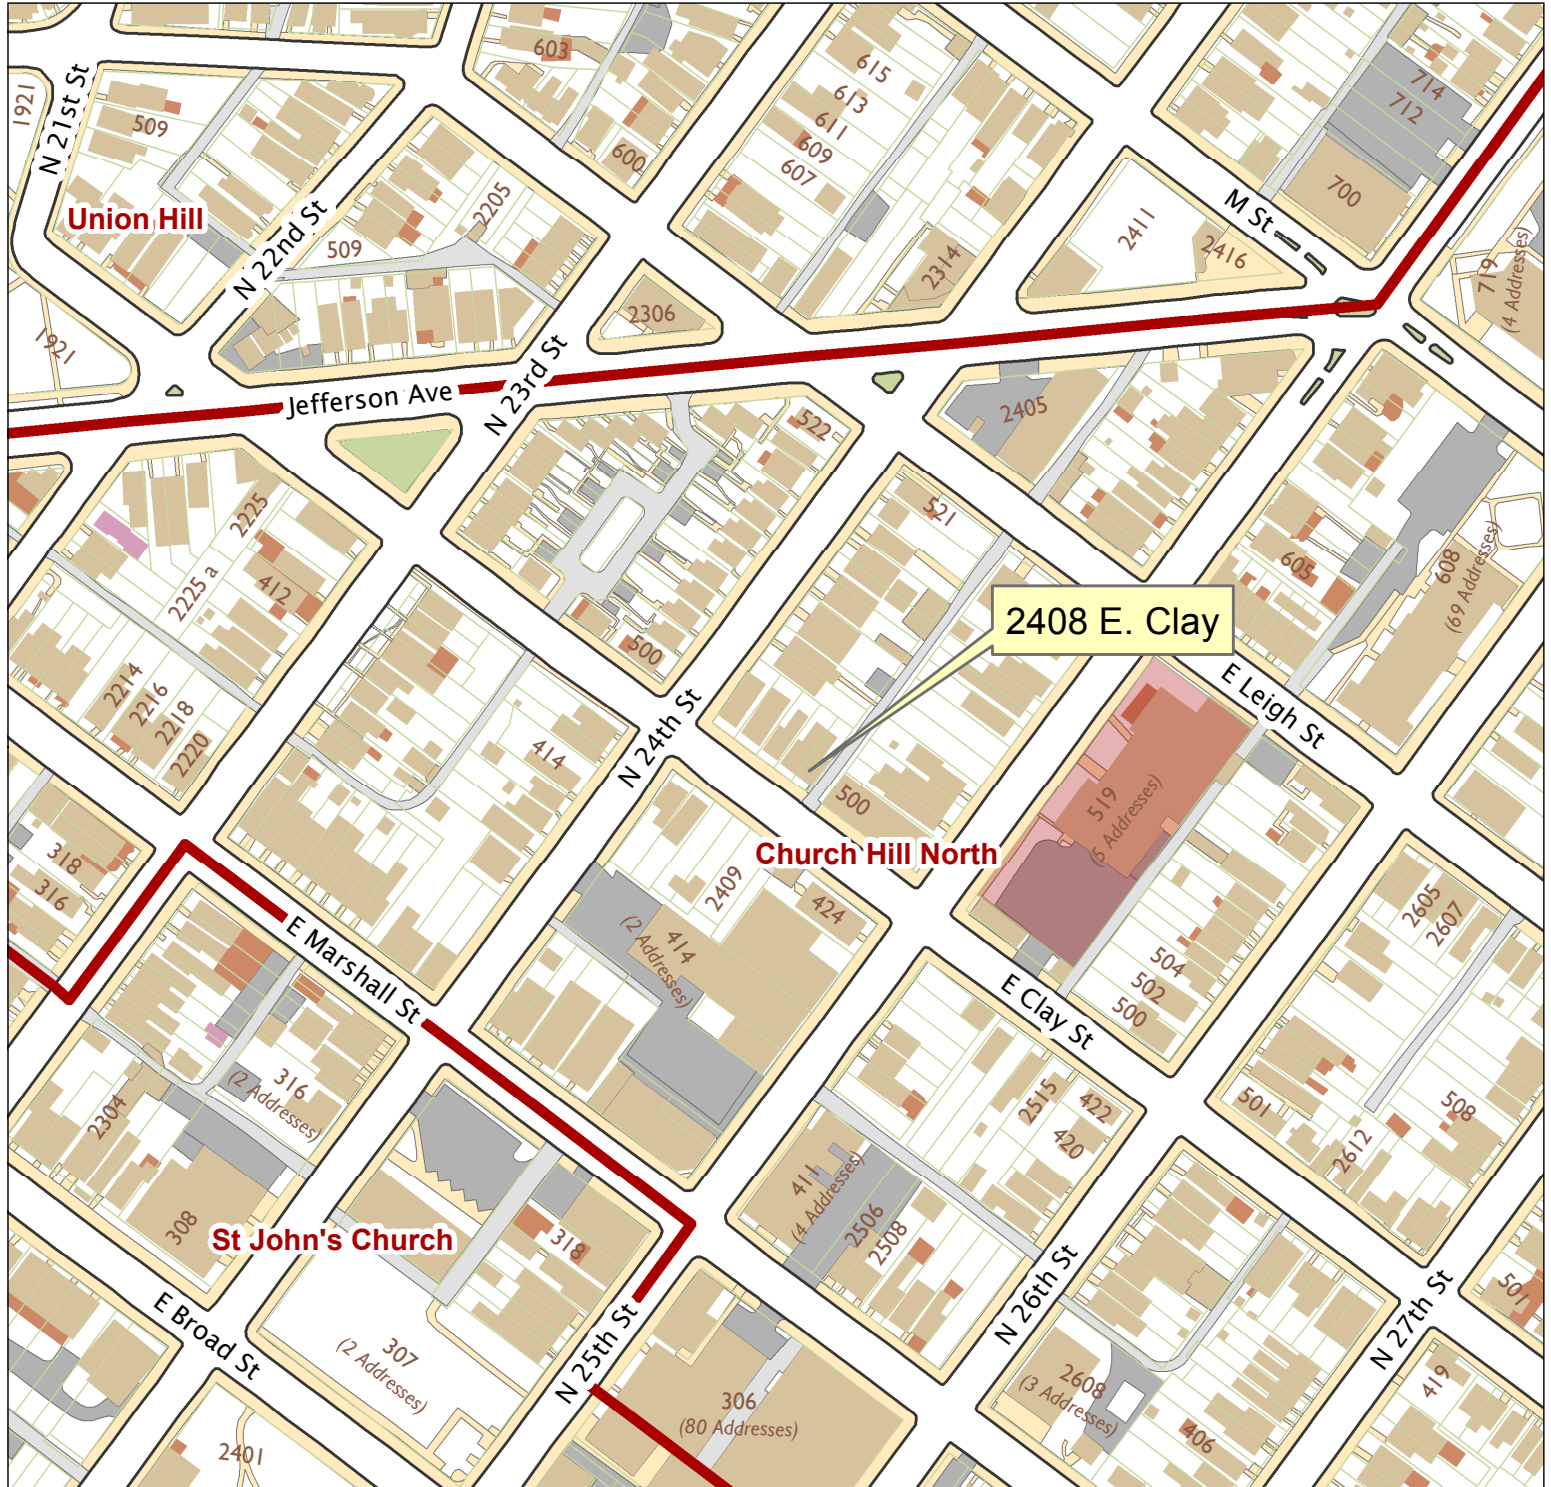

2408 E. Clay St

City of Richmond, VA

Geographic Information Systems

1 inch = 200 feet

Map printed by palmquwd on 2018.03.22.

Document Path: G:\PDR\Planning & Preservation\CAR\Applications\Base Maps\Base Map.mxd

Disclaimer:

The City of Richmond assumes no liability either for any errors, omissions, or inaccuracies in the information provided regardless of the cause of such or for any decision made, action taken, or action not taken by the user in reliance upon any maps or information provided herein.

Location Reference