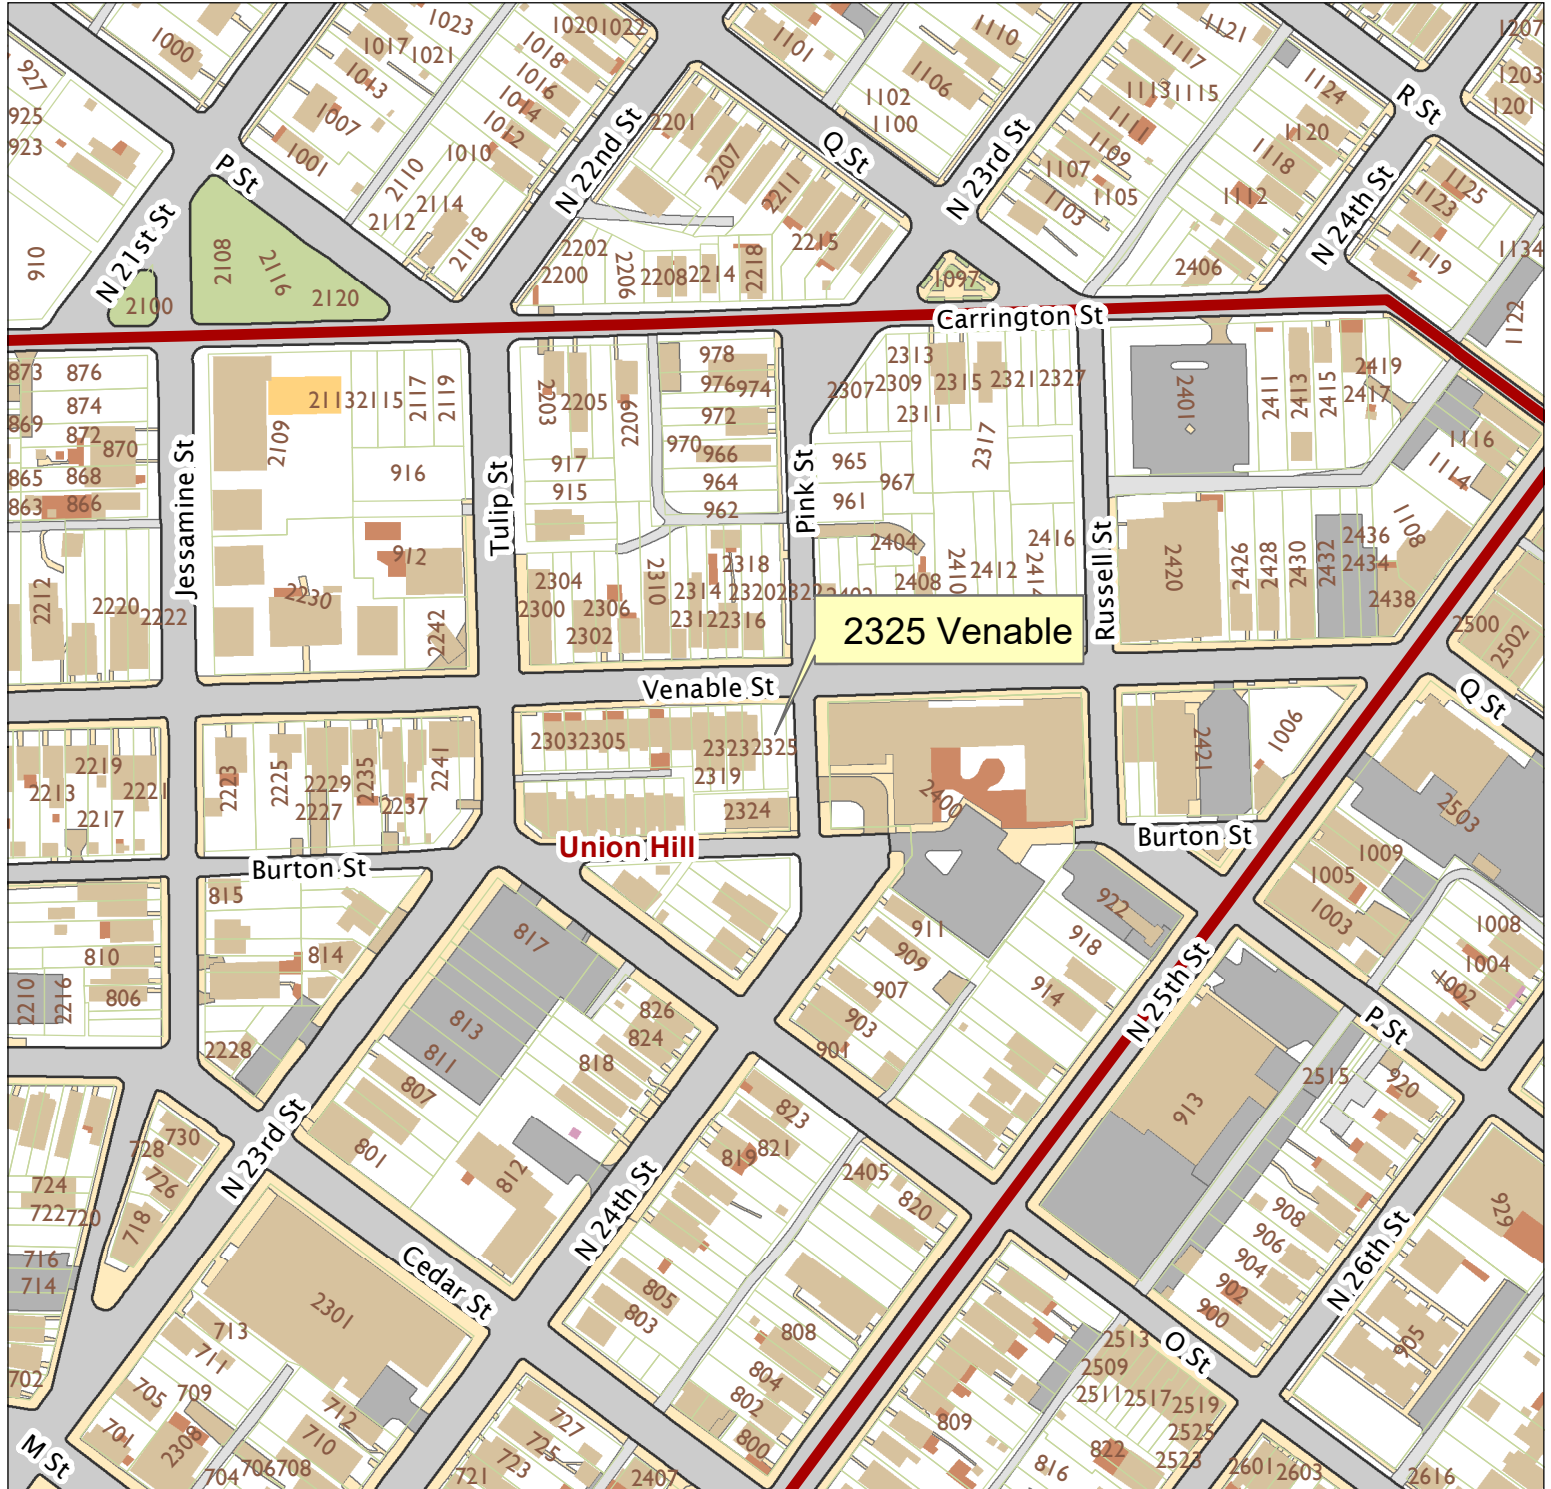

# 2325 Venable Street

City of Richmond, VA

Geographic Information Systems

1 inch = 200 feet

Map printed by jonescl2 on 2019.03.07.

Document Path: G:\PDR\Planning & Preservation\CAR\Meetings\00 Current Meeting\Base Maps\Tools\Base Map.mxd

**Disclaimer:**

The City of Richmond assumes no liability either for any errors, omissions, or inaccuracies in the information provided regardless of the cause of such or for any decision made, action taken, or action not taken by the user in reliance upon any maps or information provided herein.

**Location Reference**